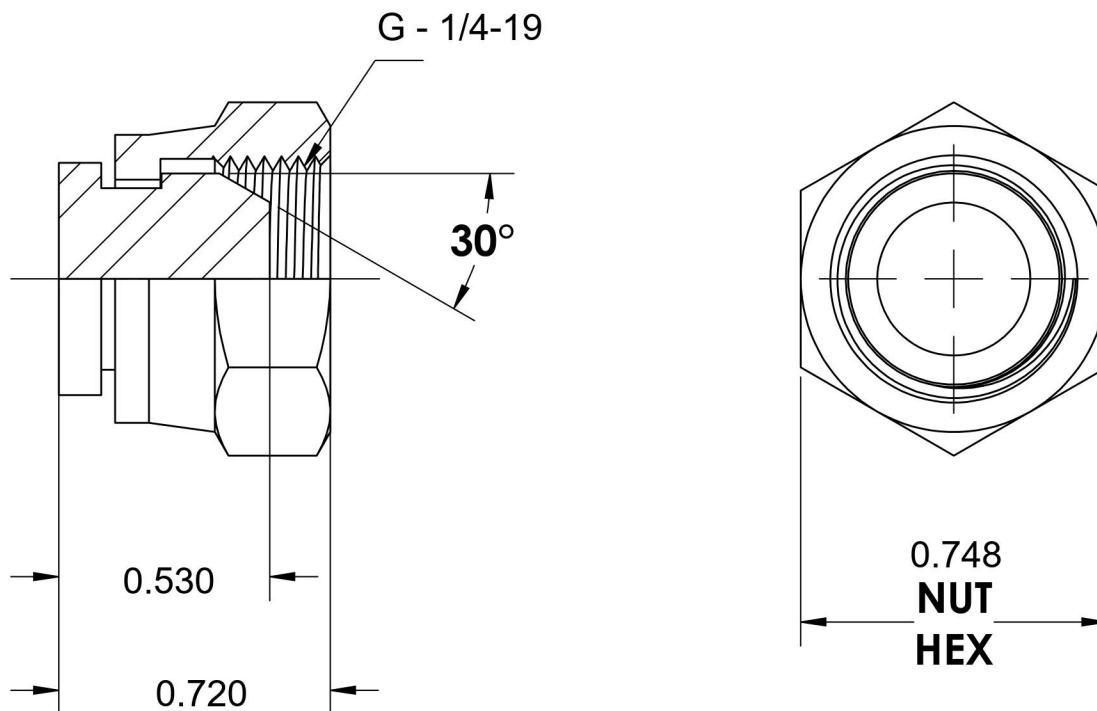

9644-C-04

Steel, ISO 8434-6 60° Cone BSPP Swivel Cap, 1/4" Female BSPP Swivel

6701 Cochran Road
Solon, Ohio 44139
Phone: (440) 248-1880
Toll Free: 1-888-331-1523

Temperature Rating -65°F to 500°F	Material C1045/12L14 Steel	Industry Standards ISO 8434-6, ASTM B633	Series 9644-C
Pressure Rating 5100 psi	Finish Trivalent Zinc		Series Description ISO 8434-6 60° Cone BSPP Swivel Cap