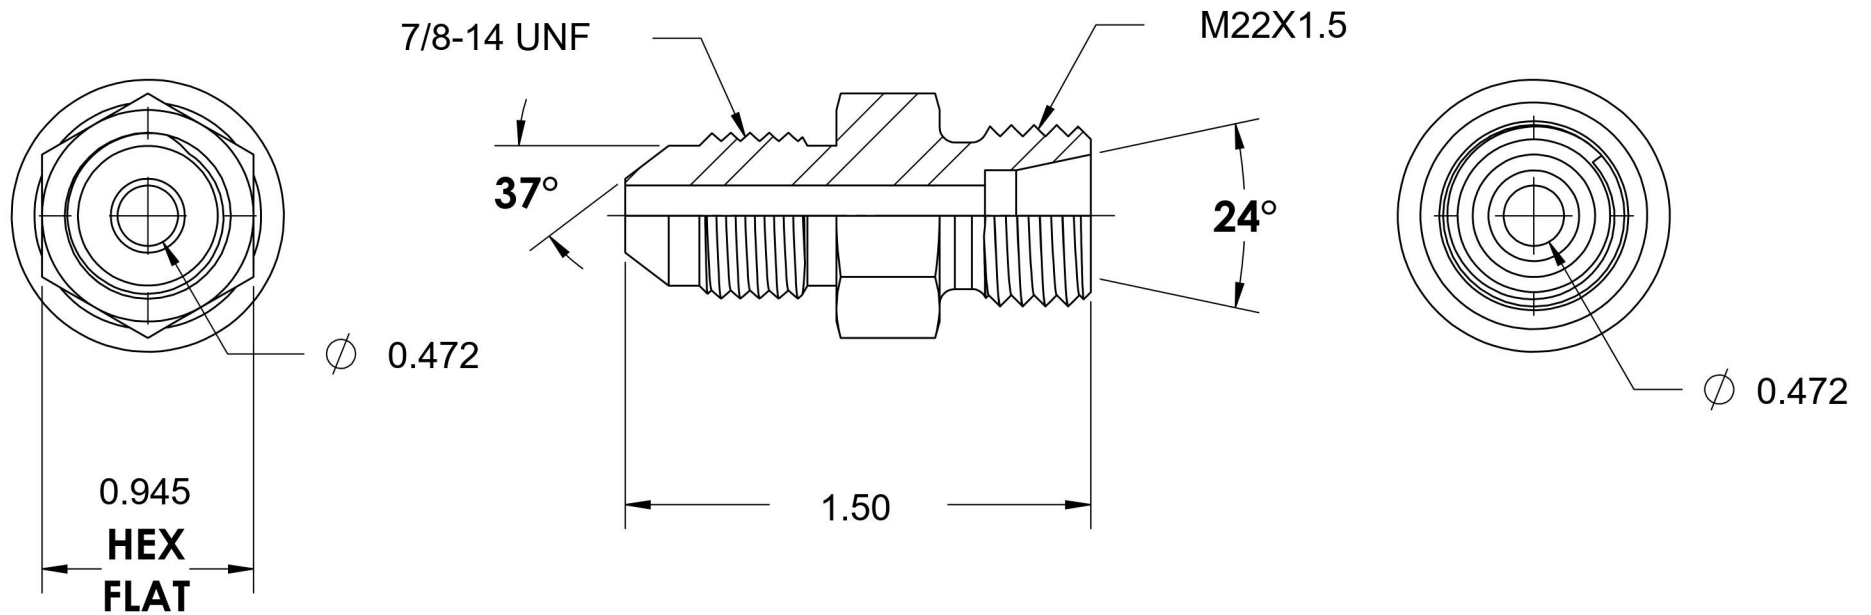

# 7005-10-L15-22-SS

Stainless Steel, SAE J514 37° Flare DIN 2353 (Light) Tube Adapter Body Only, 5/8" Male JIC x M22X1.5 Male DIN

6701 Cochran Road  
Solon, Ohio 44139  
Phone: (440) 248-1880  
Toll Free: 1-888-331-1523

<b>Temperature Rating</b> -425°F to 1200°F	<b>Material</b> 316/316L Stainless Steel	<b>Industry Standards</b> SAE J514, ISO 8434-1 DIN 2353	<b>Series</b> 7005-DIN LIGHT-SS
<b>Pressure Rating</b> 5000 psi	<b>Finish</b> Passivated		<b>Series Description</b> SAE J514 37° Flare DIN 2353 (Light) Tube Adapter Body Only