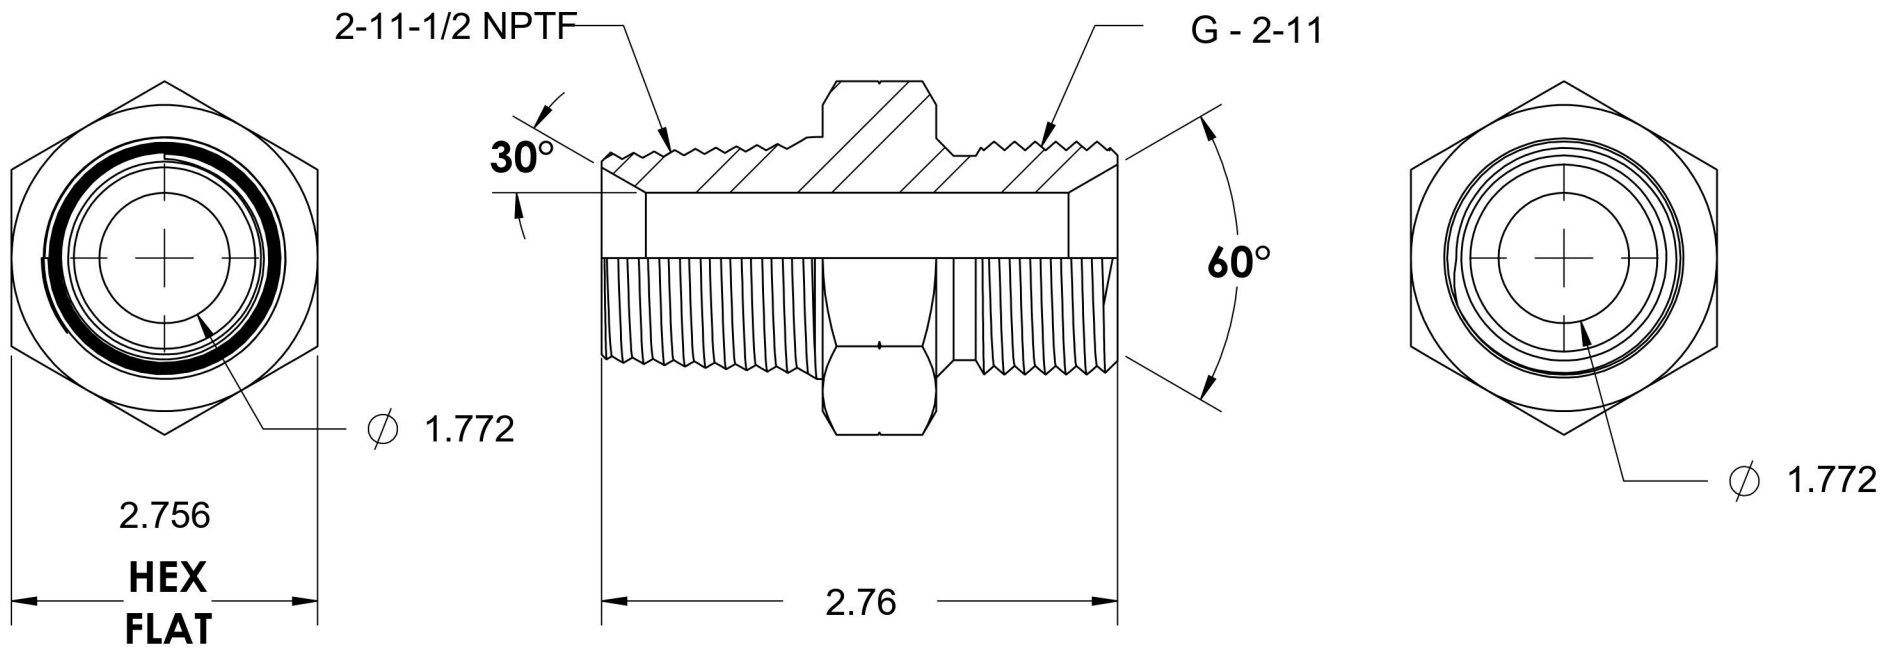

# 7032-32-32-SS

Stainless Steel, SAE J476 Pipe Male BSPP Port/Line Adapter, 2" Male NPTF 30° x 2-11 Male BSPP 60° Line/Port

6701 Cochran Road  
Solon, Ohio 44139  
Phone: (440) 248-1880  
Toll Free: 1-888-331-1523

<b>Temperature Rating</b> -425°F to 1200°F	<b>Material</b> 316/316L Stainless Steel	<b>Industry Standards</b> SAE J476, ISO 1179	<b>Series</b> 7032-SS
<b>Pressure Rating</b> 1000 psi	<b>Finish</b> Passivated		<b>Series Description</b> SAE J476 Pipe Male BSPP Port/Line Adapter