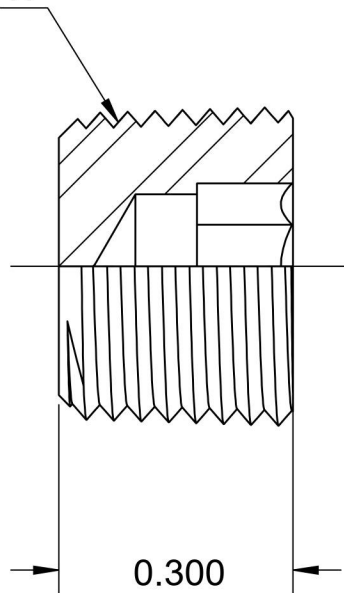

5406-HP-02-B

Brass, SAE J531 Pipe Hollow Hex Plug, 1/8" Male NPTF

1/8-27 NPTF

0.188
HEX

6701 Cochran Road
Solon, Ohio 44139
Phone: (440) 248-1880
Toll Free: 1-888-331-1523

Temperature Rating

-325°F to 400°F