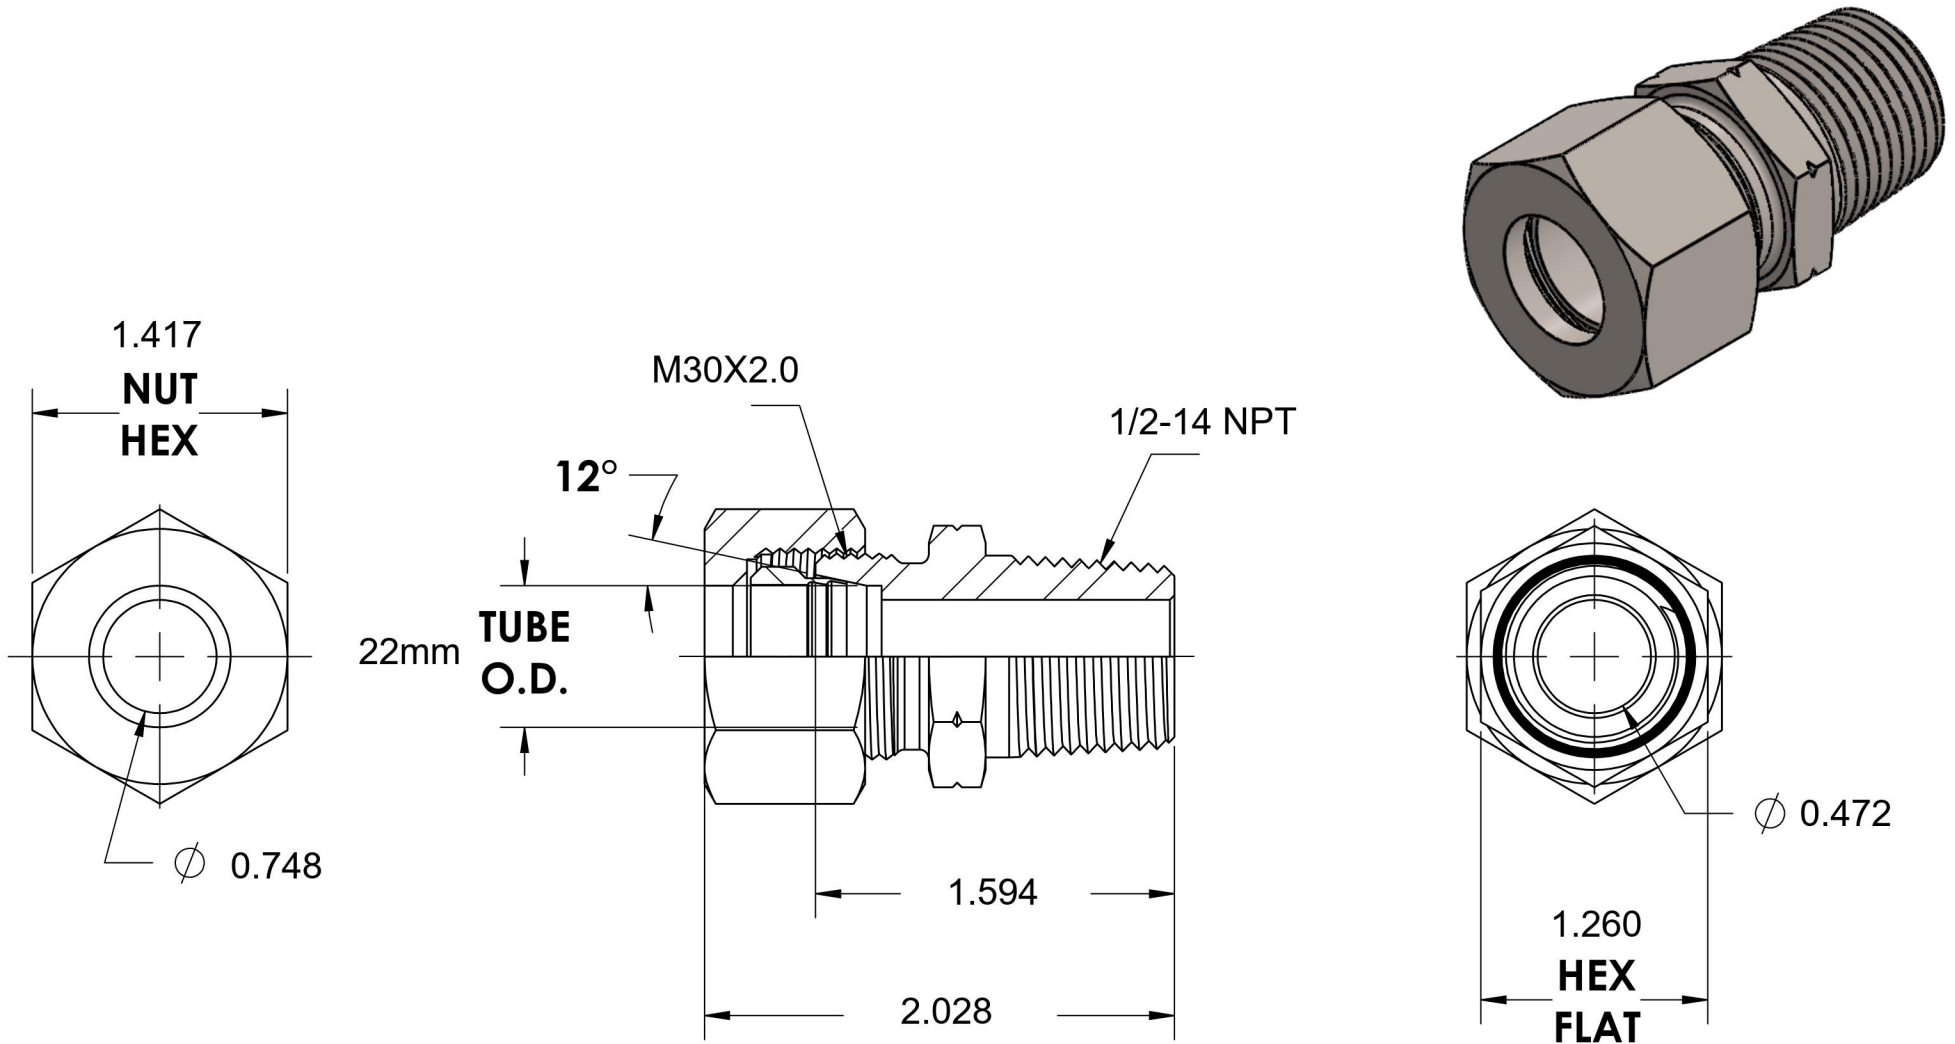

# D2404-L22-08-SS

Stainless Steel, DIN 2353 Male Connector, Light 22mm Tube OD x 1/2" NPT

6701 Cochran Road  
Solon, Ohio 44139  
Phone: (440) 248-1880  
Toll Free: 1-888-331-1523

<b>Temperature Rating</b>	<b>Material</b>	<b>Industry Standards</b>	<b>Series</b>
-425°F to 1200°F	316Ti Stainless	DIN 2353, ISO 8434-1 ANSI/ASME B1.20.1	D2404
<b>Pressure Rating</b>	<b>Finish</b>		<b>Series Description</b>
2321psi	Passivation		DIN 2353 Flareless Tube Male Connector