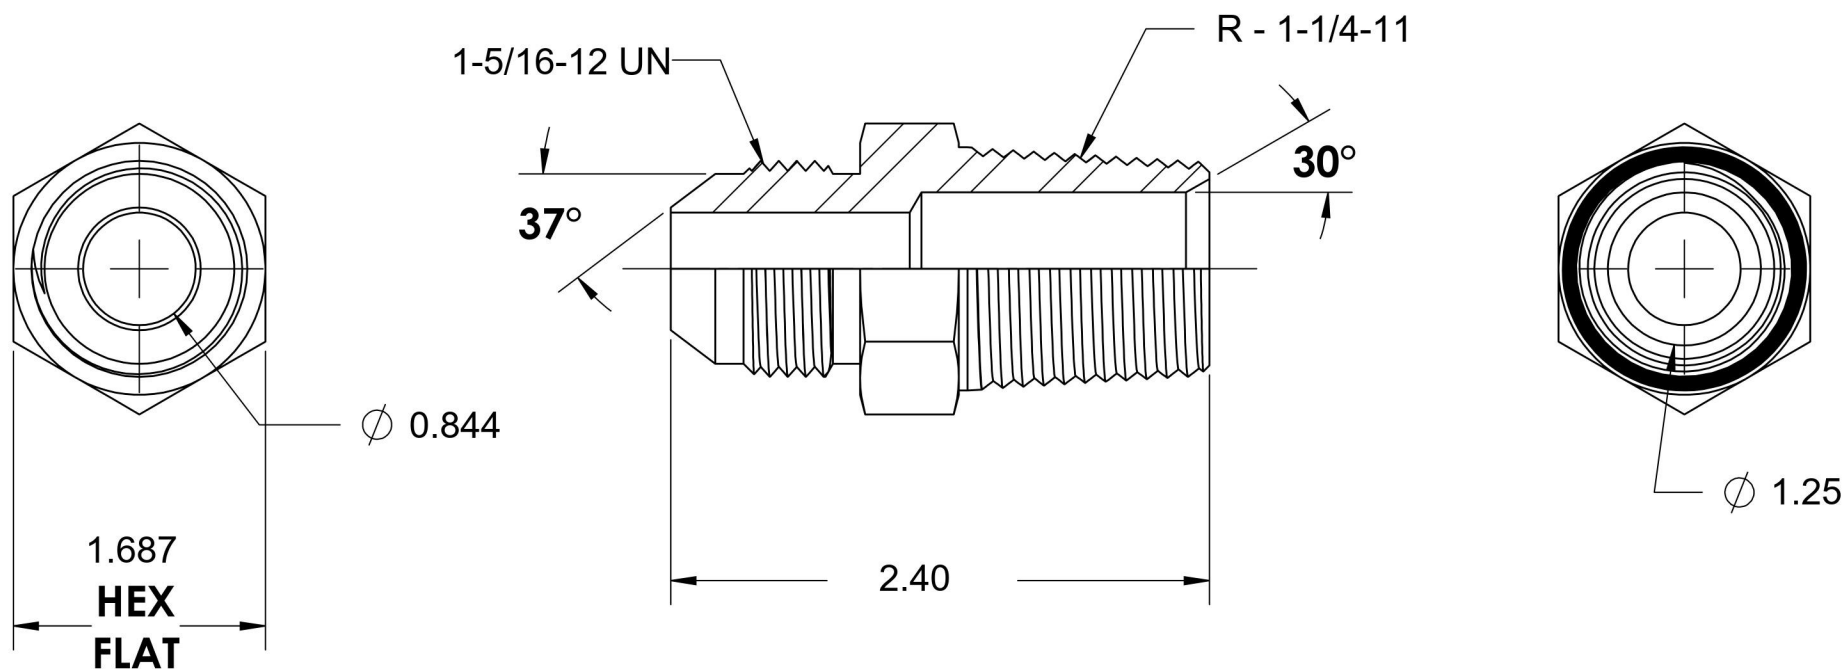

7000-16-20

Steel, SAE J514 37° Flare Male BSPT Connector, 1" Male JIC x 1-1/4" Male BSPT 30°

6701 Cochran Road
Solon, Ohio 44139
Phone: (440) 248-1880
Toll Free: 1-888-331-1523

Temperature Rating	Material	Industry Standards	Series
-65°F to 500°F	C1045/12L14 Steel	SAE J514, ISO 7-1	7000
Pressure Rating	Finish	ASTM B633	Series Description
2300 psi	Trivalent Zinc		SAE J514 37° Flare Male BSPT Connector