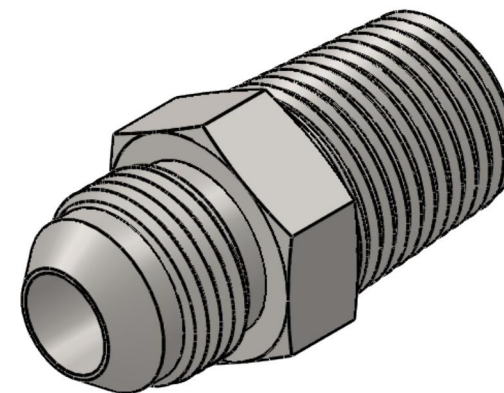

7000-16-20

Steel, SAE J514 37° Flare Male BSPT Connector, 1" Male JIC x 1-1/4" Male BSPT 30°

6701 Cochran Road
Solon, Ohio 44139
Phone: (440) 248-1880
Toll Free: 1-888-331-1523

Temperature Rating	Material	Industry Standards	Series
-65°F to 500°F	C1045/12L14 Steel	SAE J514, ISO 7-1	7000
Pressure Rating	Finish	ASTM B633	Series Description
2300 psi	Trivalent Zinc		SAE J514 37° Flare Male BSPT Connector