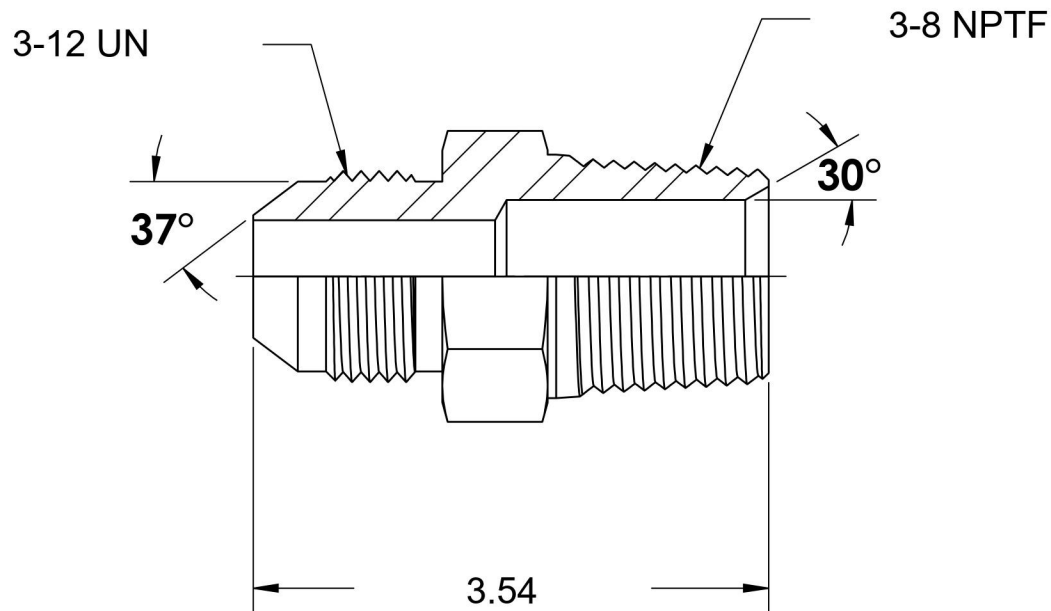

2404-40-48-SS

Stainless Steel, SAE J514 37° Flare Male Connector, 2-1/2" Male JIC x 3" Male NPTF 30°

6701 Cochran Road
Solon, Ohio 44139
Phone: (440) 248-1880
Toll Free: 1-888-331-1523

Temperature Rating -425°F to 1200°F	Material 316/316L Stainless Steel	Industry Standards SAE J514 , SAE J476	Series 2404-SS
Pressure Rating Not Available	Finish Passivated		Series Description SAE J514 37° Flare Male Connector