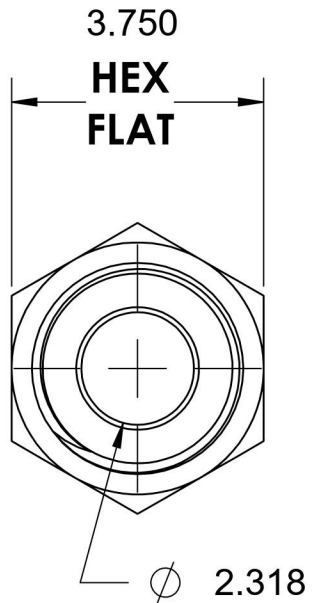

2404-40-48-SS

Stainless Steel, SAE J514 37° Flare Male Connector, 2-1/2" Male JIC x 3" Male NPTF 30°

6701 Cochran Road
Solon, Ohio 44139
Phone: (440) 248-1880
Toll Free: 1-888-331-1523

Temperature Rating -425°F to 1200°F	Material 316/316L Stainless Steel	Industry Standards SAE J514 , SAE J476	Series 2404-SS
Pressure Rating Not Available	Finish Passivated		Series Description SAE J514 37° Flare Male Connector