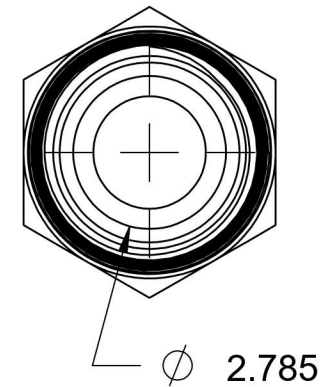

2404-40-48-SS

Stainless Steel, SAE J514 37° Flare Male Connector, 2-1/2" Male JIC x 3" Male NPTF 30°

6701 Cochran Road
Solon, Ohio 44139
Phone: (440) 248-1880
Toll Free: 1-888-331-1523

Temperature Rating -425°F to 1200°F	Material 316/316L Stainless Steel	Industry Standards SAE J514 , SAE J476	Series 2404-SS
Pressure Rating Not Available	Finish Passivated		Series Description SAE J514 37° Flare Male Connector