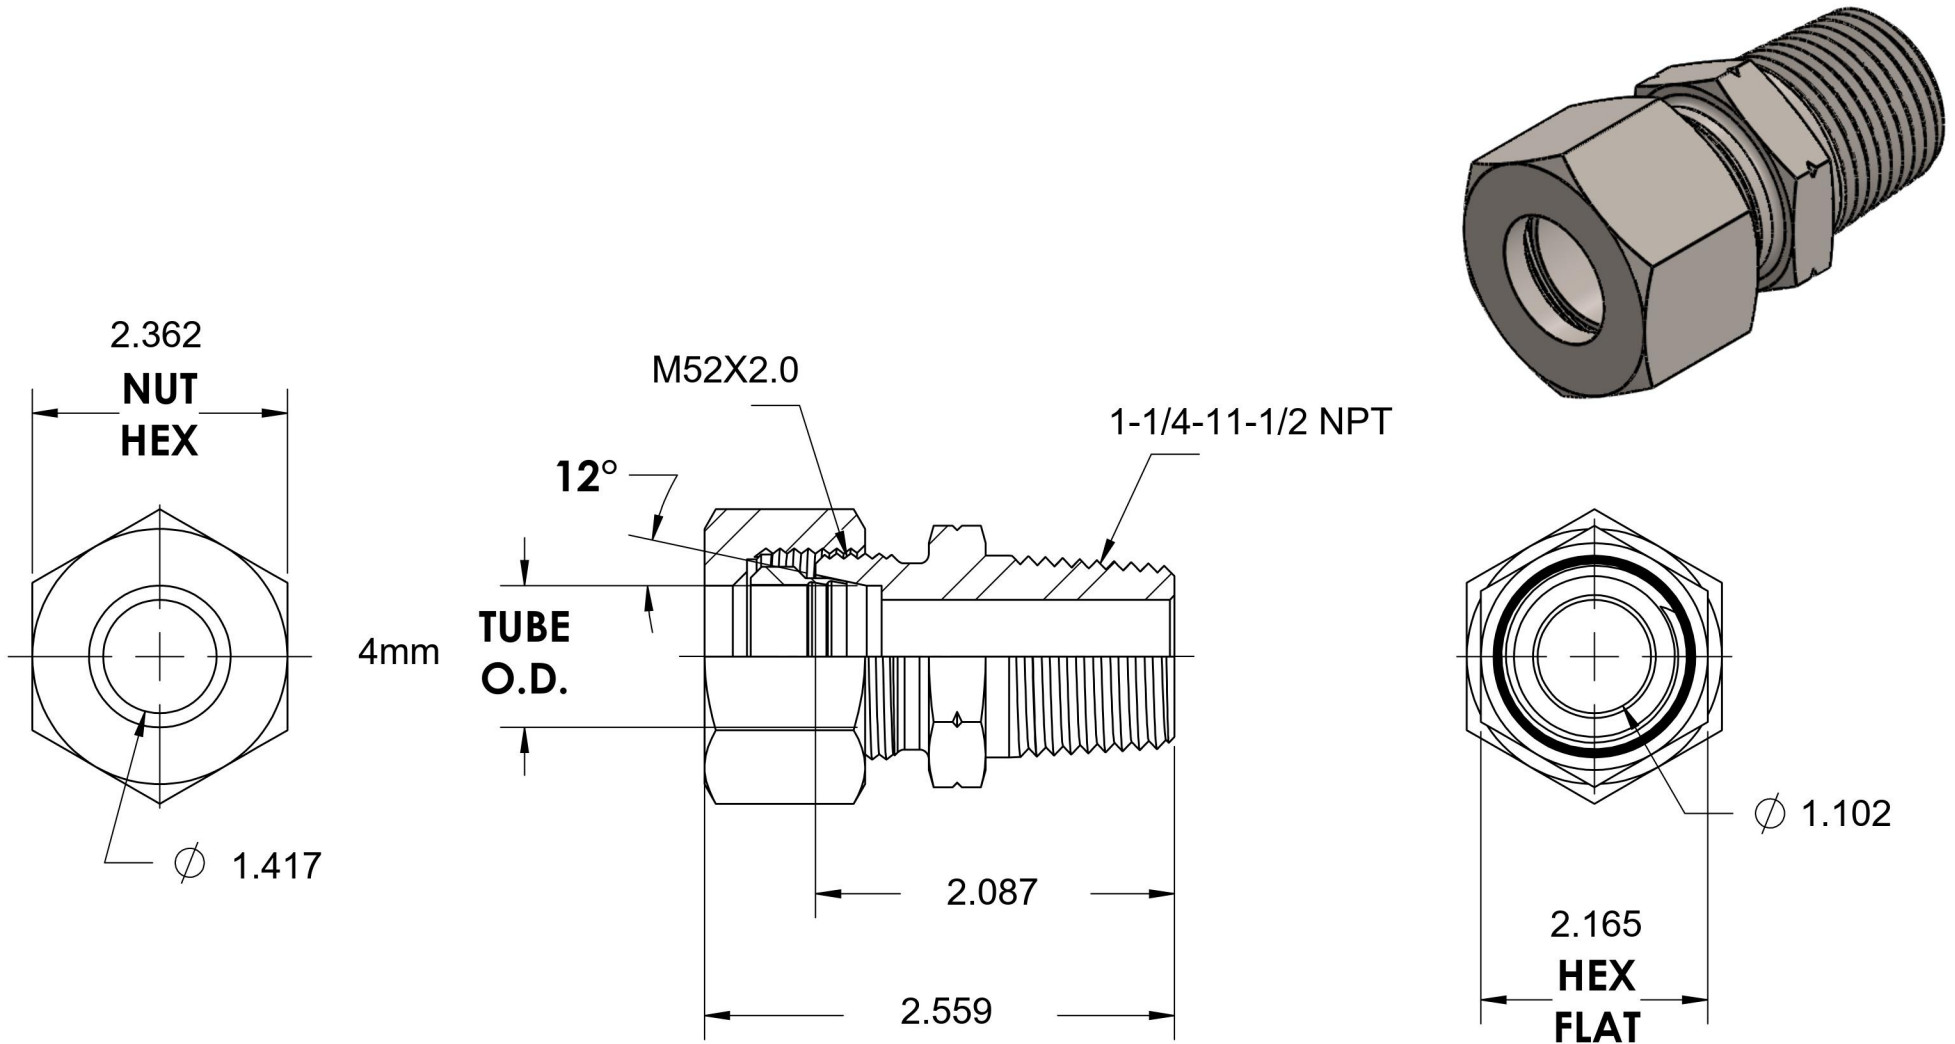

D2404-L42-20-SS

Stainless Steel, DIN 2353 Male Connector, Light 42mm Tube OD x 1 1/4" NPT

6701 Cochran Road
Solon, Ohio 44139
Phone: (440) 248-1880
Toll Free: 1-888-331-1523

Temperature Rating	Material	Industry Standards	Series
-425°F to 1200°F	316Ti Stainless	DIN 2353, ISO 8434-1 ANSI/ASME B1.20.1	D2404
Pressure Rating	Finish		Series Description
2321psi	Passivation		DIN 2353 Flareless Tube Male Connector