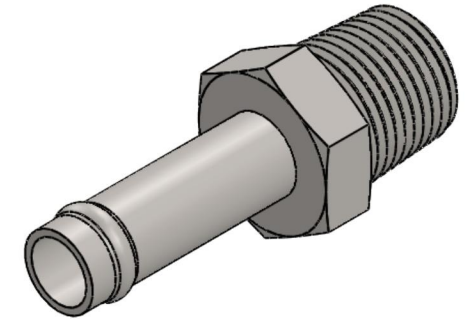

4404-04-04-SS

Stainless Steel, SAE J1231 Hose Bead Male Connector, 1/4" Beaded Hose Barb x 1/4" Male NPTF 30°

6701 Cochran Road
Solon, Ohio 44139
Phone: (440) 248-1880
Toll Free: 1-888-331-1523

Temperature Rating -425°F to 1200°F	Material 316/316L Stainless Steel	Industry Standards SAE J1231, SAE J476	Series 4404-SS
Pressure Rating 150 psi	Finish Passivated		Series Description SAE J1231 Hose Bead Male Connector