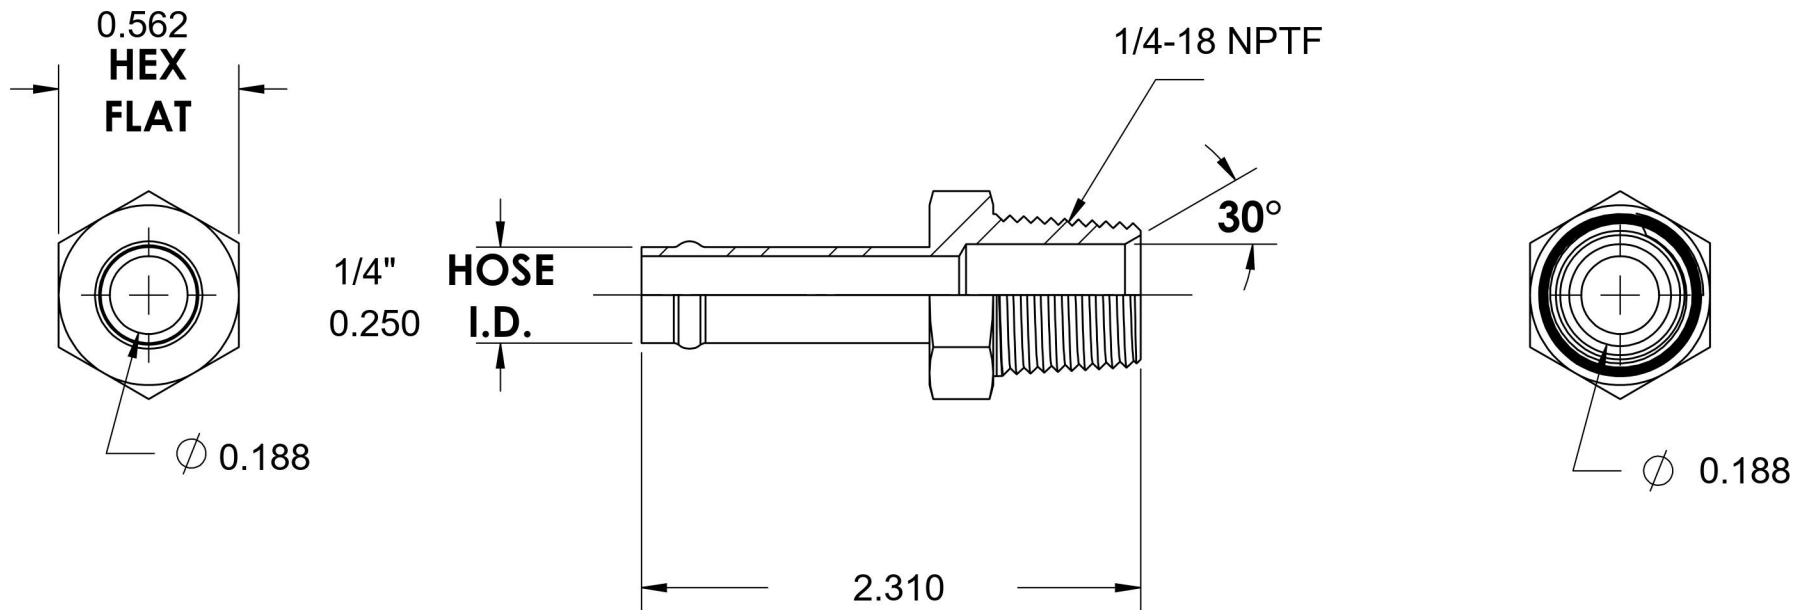

4404-04-04-SS

Stainless Steel, SAE J1231 Hose Bead Male Connector, 1/4" Beaded Hose Barb x 1/4" Male NPTF 30°

6701 Cochran Road
Solon, Ohio 44139
Phone: (440) 248-1880
Toll Free: 1-888-331-1523

Temperature Rating -425°F to 1200°F	Material 316/316L Stainless Steel	Industry Standards SAE J1231, SAE J476	Series 4404-SS
Pressure Rating 150 psi	Finish Passivated		Series Description SAE J1231 Hose Bead Male Connector