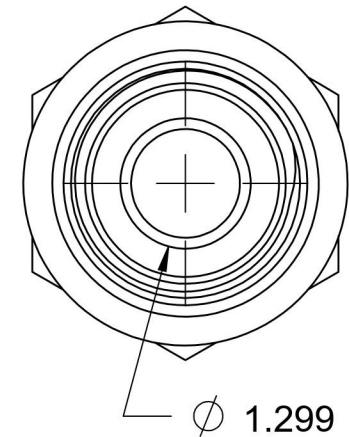

# 7002-16-24-SS-BS

Stainless Steel, SAE J514 37° Flare BSPP Type (D) Bonded Seal Port/Line Adapter, 1" Male JIC x 1-1/2-11 Male BSPP 60° Line/Port

6701 Cochran Road  
Solon, Ohio 44139  
Phone: (440) 248-1880  
Toll Free: 1-888-331-1523