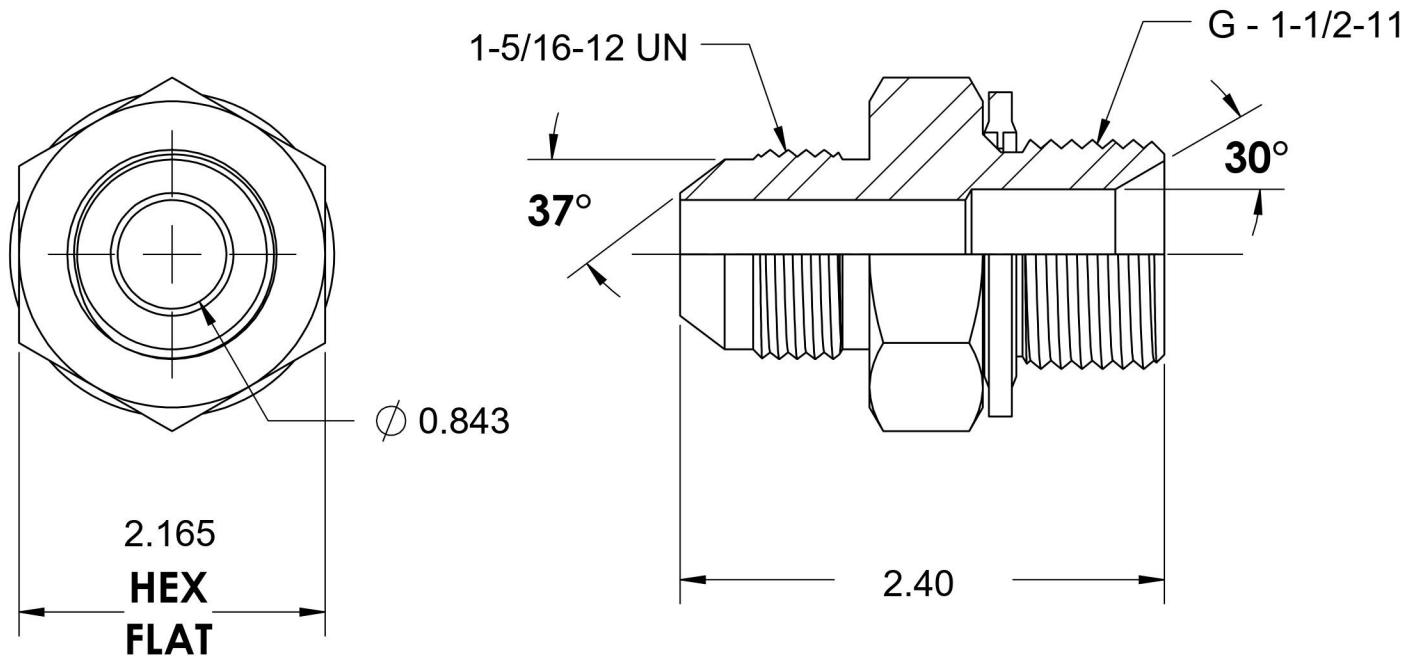

# 7002-16-24-SS-BS

Stainless Steel, SAE J514 37° Flare BSPP Type (D) Bonded Seal Port/Line Adapter, 1" Male JIC x 1-1/2-11 Male BSPP 60° Line/Port

6701 Cochran Road  
Solon, Ohio 44139  
Phone: (440) 248-1880  
Toll Free: 1-888-331-1523

<b>Temperature Rating</b>	<b>Material</b>	<b>Industry Standards</b>	<b>Series</b>
-22°F to 257°F	316/316L Stainless Steel	SAE J514, ISO 1179	7002-BS-SS
<b>Pressure Rating</b>	<b>Finish</b>		<b>Series Description</b>
1500 psi	Passivated		SAE J514 37° Flare BSPP Type (D) Bonded Seal Port/Line Adapter