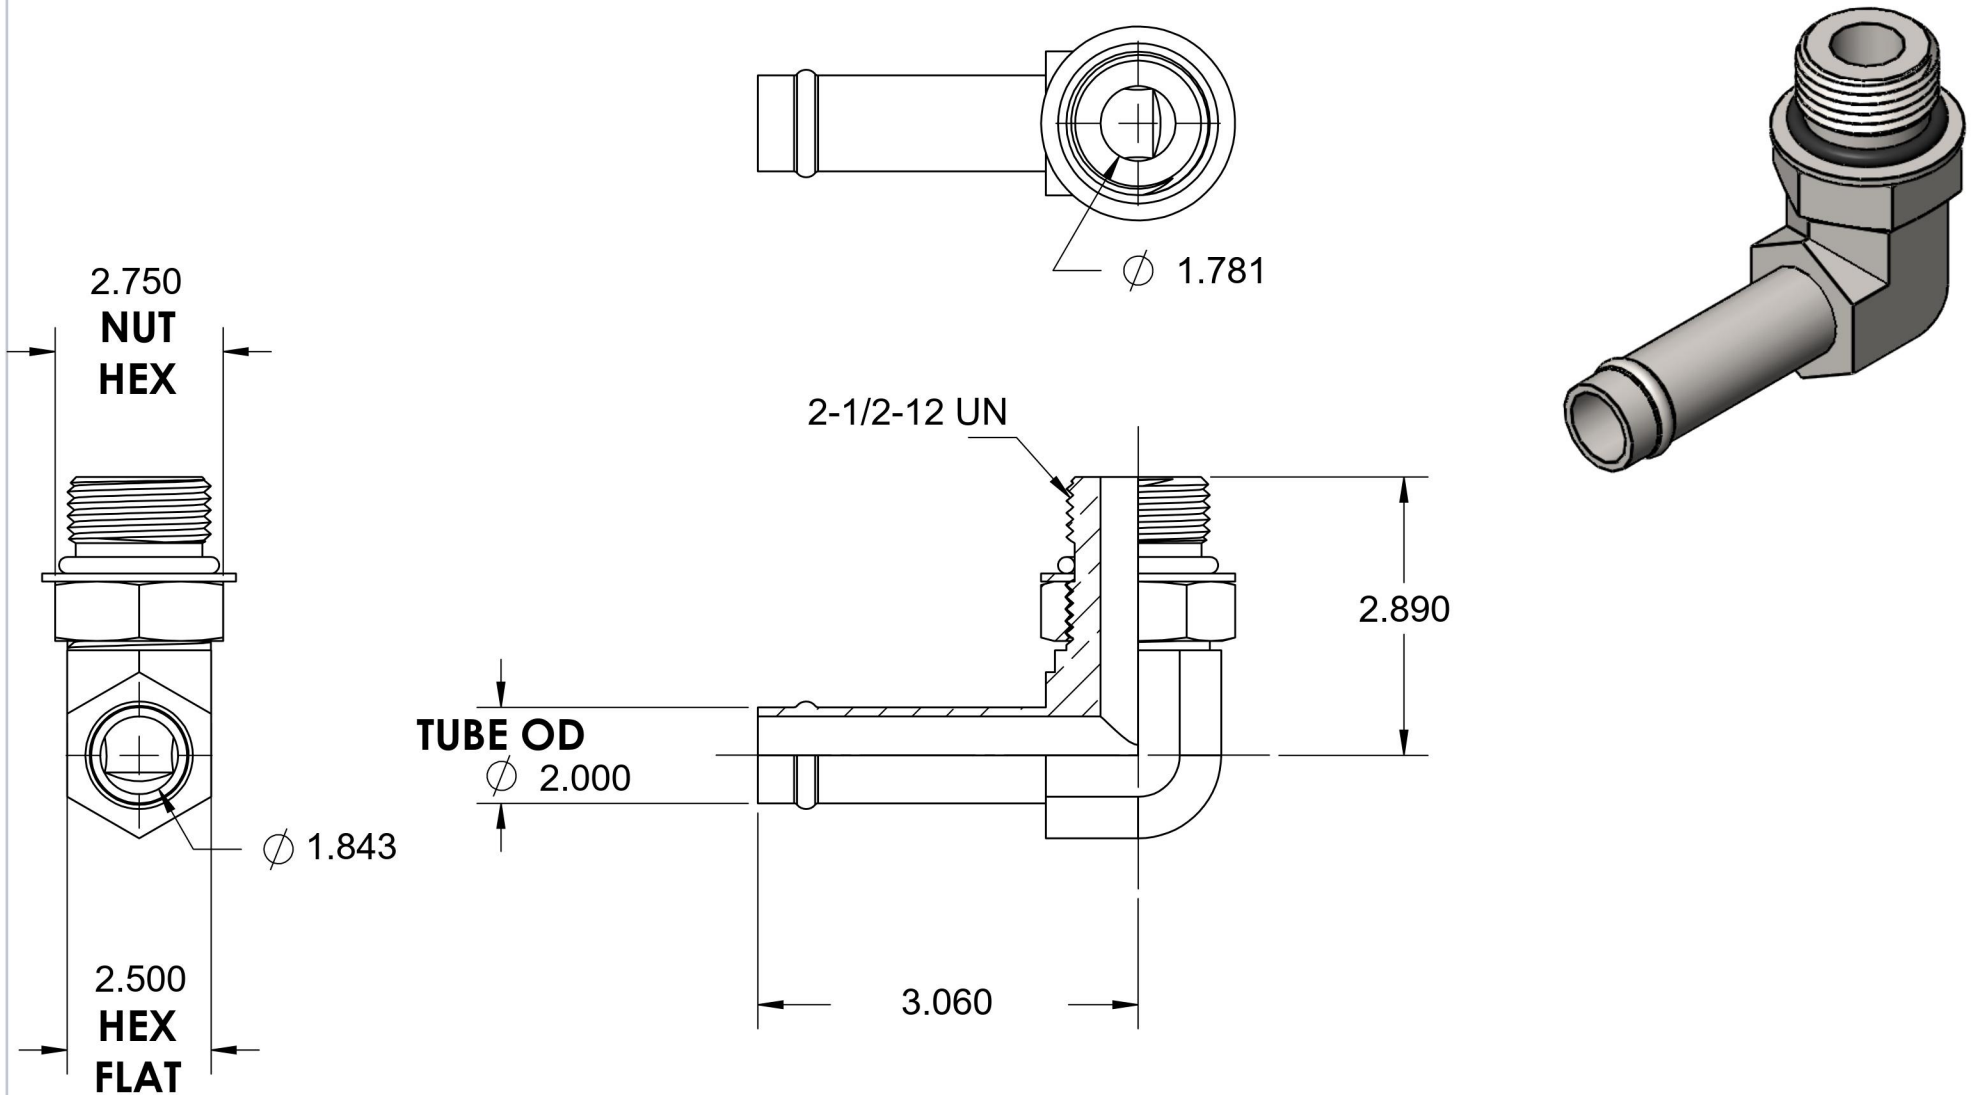

# 4601-32-32-NWO-FG

Steel, SAE J1231 Hose Bead 90° Adjustable Port Elbow, 2" Beaded Hose Barb x 2-1/2-12 Male Adjustable ORB

6701 Cochran Road  
Solon, Ohio 44139  
Phone: (440) 248-1880  
Toll Free: 1-888-331-1523

<b>Temperature Rating</b> -40°F to 250°F	<b>Material</b> C1045 Steel	<b>Industry Standards</b> SAE J1231-2, SAE J1926-3 SAE J515, ASTM B633	<b>Series</b> 4601-NWO-FG
<b>Pressure Rating</b> 150 psi	<b>Finish</b> Trivalent Zinc		<b>Series Description</b> SAE J1231 Hose Bead 90° Adjustable Port Elbow