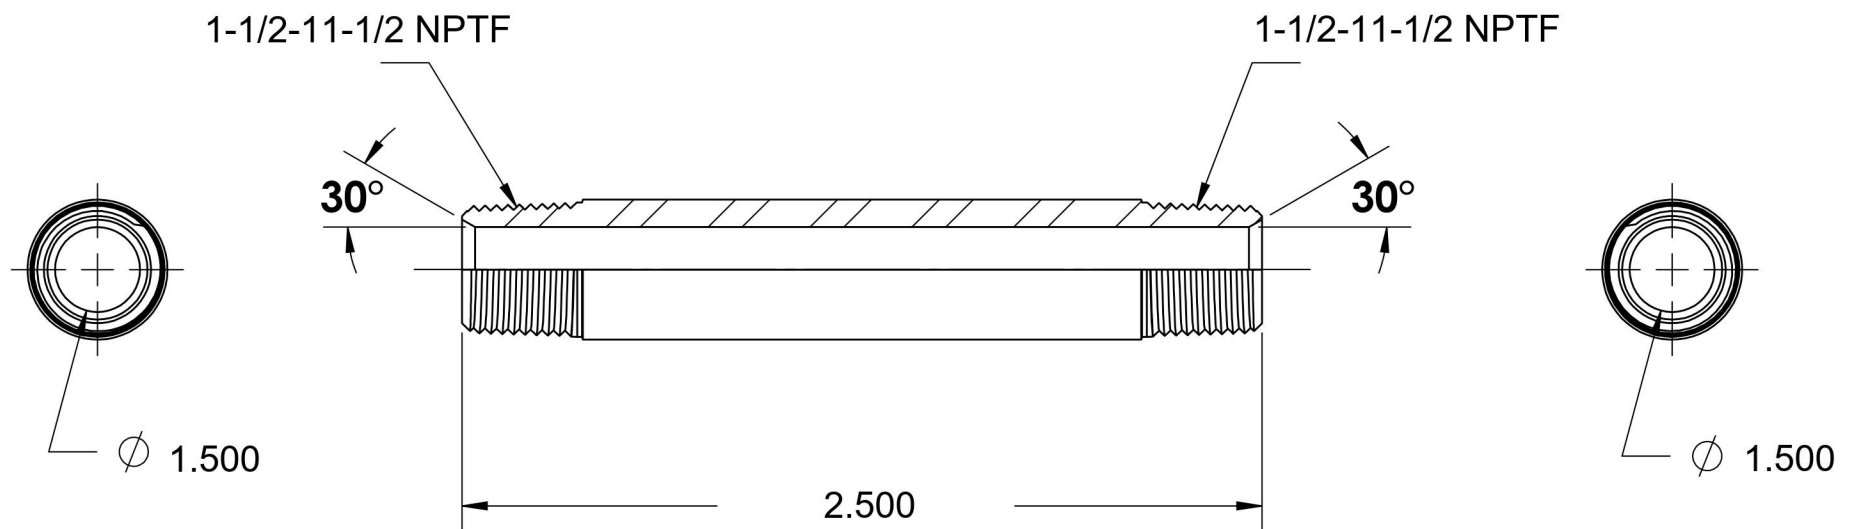

5404-N-24X2.500

Steel, SAE J514 Pipe Long Nipple, 1-1/2" Male NPTF 30° x 1-1/2" Male NPTF 30°

6701 Cochran Road
Solon, Ohio 44139
Phone: (440) 248-1880
Toll Free: 1-888-331-1523

Temperature Rating	Material	Industry Standards	Series
-65°F to 500°F	C1045/12L14 Steel	SAE J514, SAE J476 ASTM B633	5404-N
Pressure Rating	Finish		Series Description
3000 psi	Trivalent Zinc		SAE J514 Pipe Long Nipple