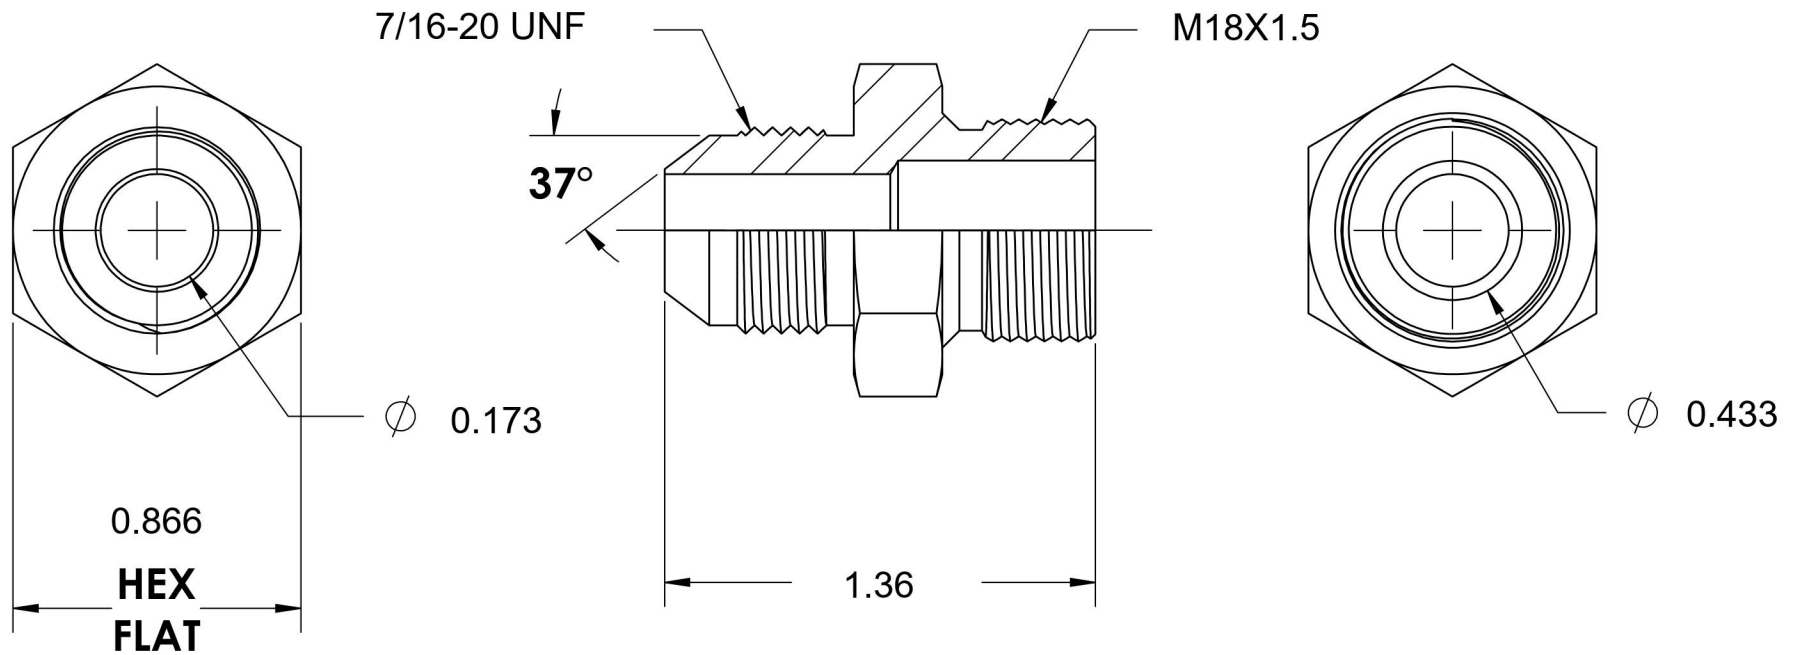

7005-04-18

Steel, SAE J514 37° Flare Male Metric Port/Line Connector, 1/4" Male JIC x M18X1.5 Male Metric 60° Line/Port

6701 Cochran Road
Solon, Ohio 44139
Phone: (440) 248-1880
Toll Free: 1-888-331-1523

Temperature Rating	Material	Industry Standards	Series
-65°F to 500°F	C1045/12L14 Steel	SAE J514, ISO 9974	7005
Pressure Rating	Finish	ASTM B633	Series Description
6000 psi	Trivalent Zinc		SAE J514 37° Flare Male Metric Port/Line Connector