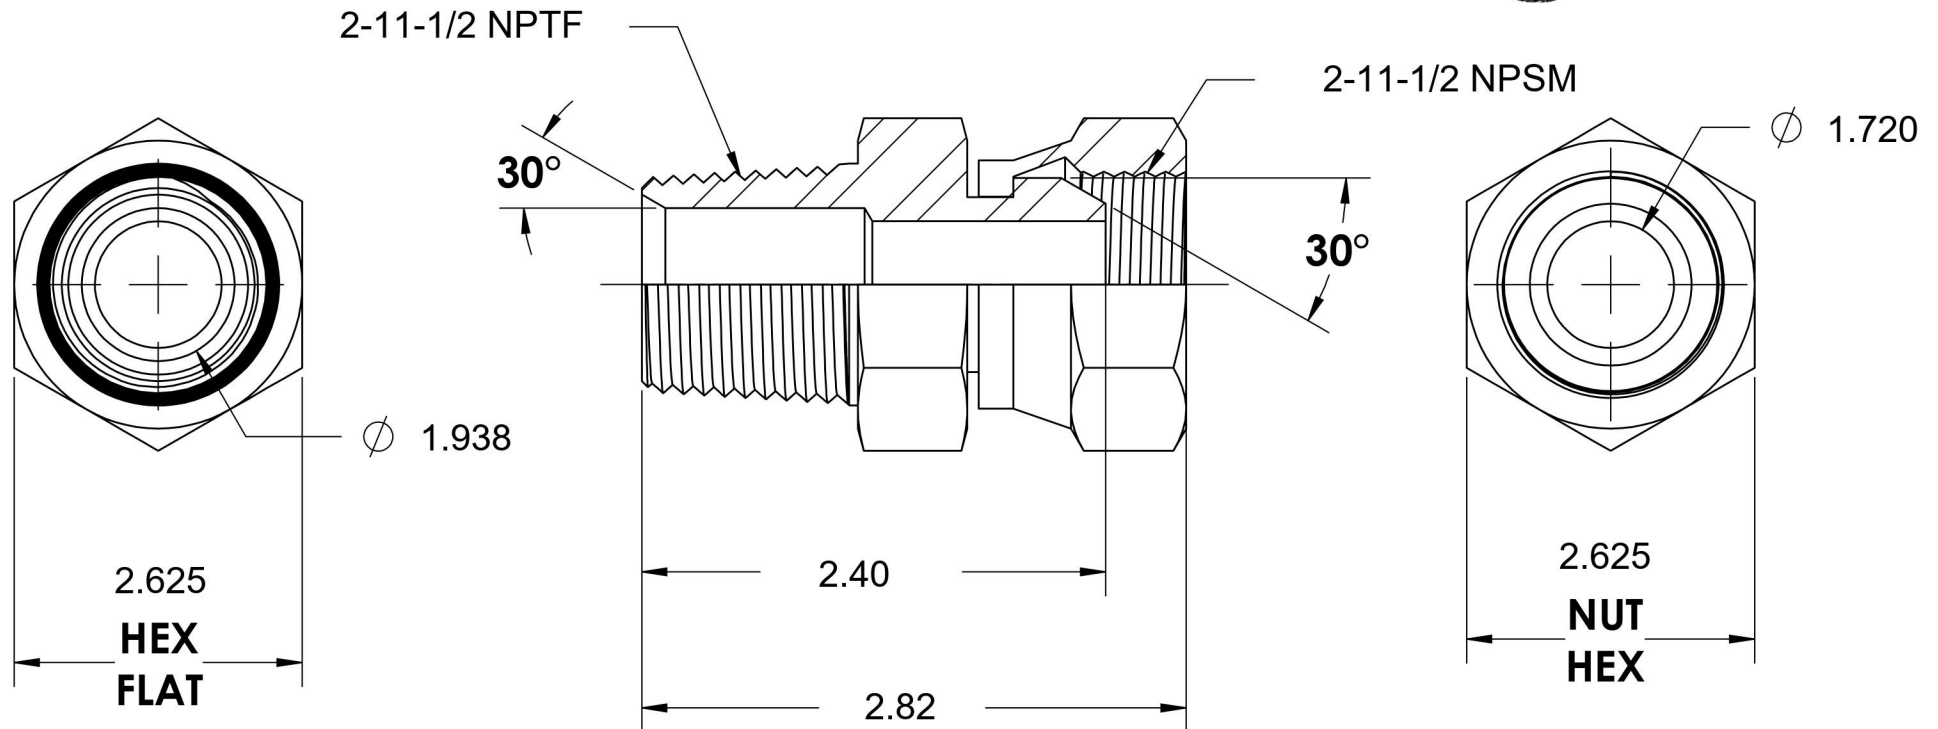

1404-32-32

Steel, SAE J514 NPSM Swivel Male Connector, 2" Male NPTF 30° x 2" Female NPSM Swivel

6701 Cochran Road
Solon, Ohio 44139
Phone: (440) 248-1880
Toll Free: 1-888-331-1523

Temperature Rating

-65°F to 500°F

Pressure Rating

1500 psi

Material

C1045/12L14 Steel

Finish

Trivalent Zinc

Industry Standards

SAE J514, SAE J476
ASTM B633

Series

1404

Series Description

SAE J514 NPSM Swivel Male Connector