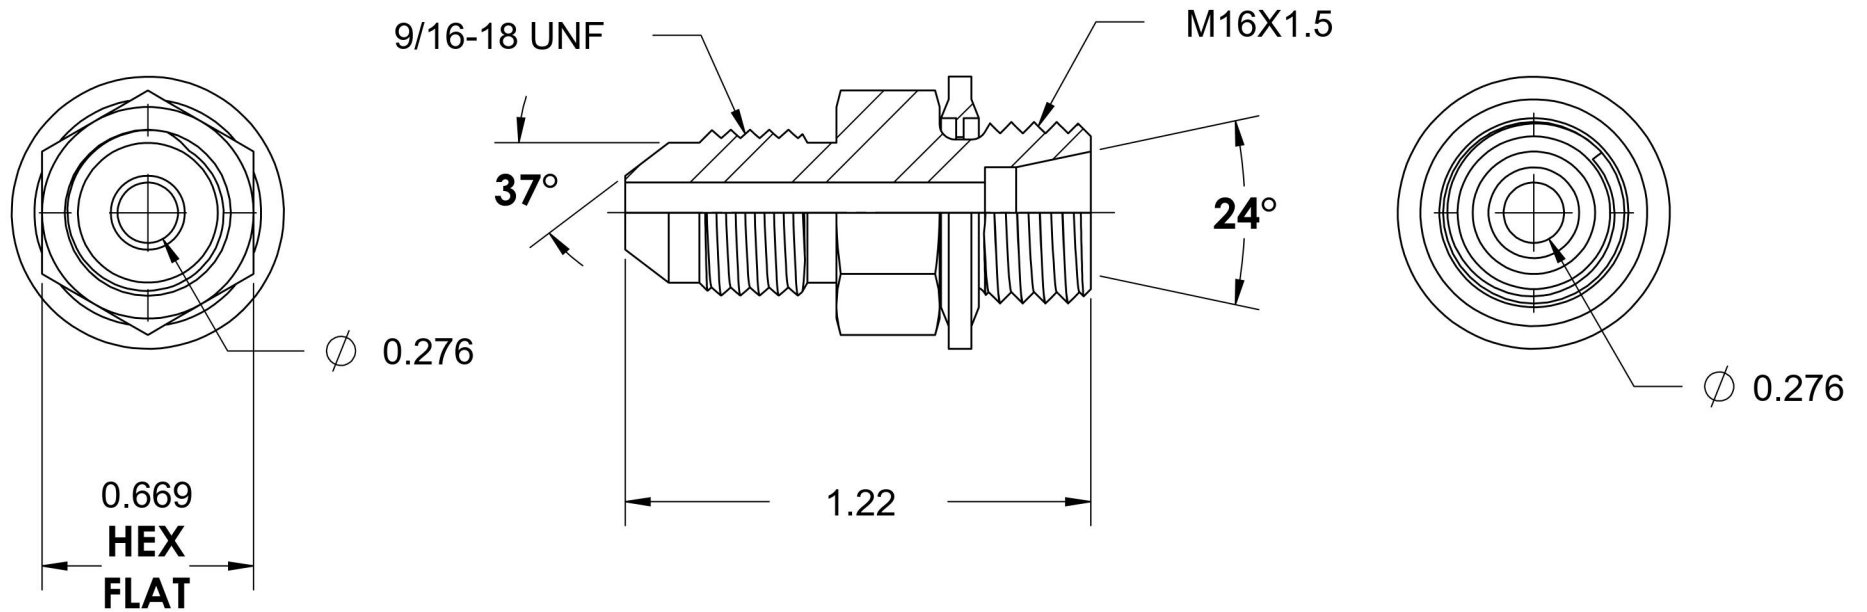

7005-06-L10-16-BS

Steel, SAE J514 37° Flare DIN 2353 (Light) Tube Adapter Bonded Seal, 3/8" Male JIC x M16X1.5 Male DIN Line/Tube/Port

6701 Cochran Road
Solon, Ohio 44139
Phone: (440) 248-1880
Toll Free: 1-888-331-1523

Temperature Rating	Material	Industry Standards	Series
-40°F to 250°F	C1045 / 12L14 Steel	SAE J514, ISO 8434-1	7005-DIN LIGHT-BS
Pressure Rating	Finish	ISO 9974, ASTM B633	Series Description
5800 psi	Trivalent Zinc		SAE J514 37° Flare DIN 2353 (Light) Tube Adapter Bonded Seal Assembled