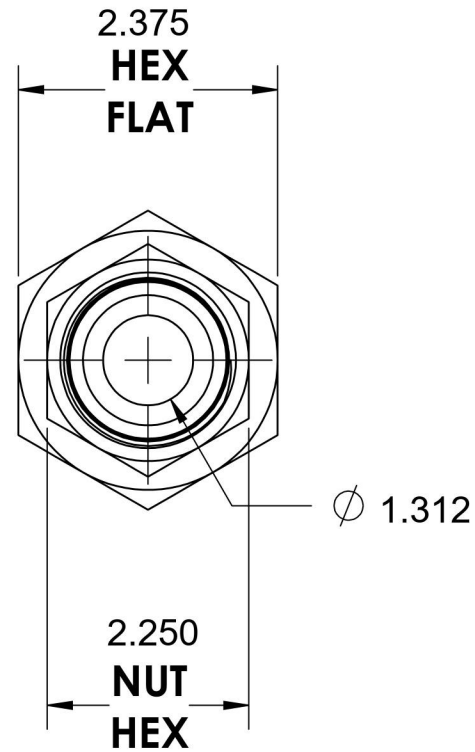

# 6506-24-24-SS

Stainless Steel, SAE J514 37° Flare Swivel Female Connector, 1-1/2" Female NPTF x 1-1/2" Female JIC Swivel

6701 Cochran Road  
Solon, Ohio 44139  
Phone: (440) 248-1880  
Toll Free: 1-888-331-1523

<b>Temperature Rating</b>	<b>Material</b>	<b>Industry Standards</b>	<b>Series</b>
-425°F to 1200°F	316/316L Stainless Steel	SAE J514 , SAE J476	6506-SS
<b>Pressure Rating</b>	<b>Finish</b>		<b>Series Description</b>
2000 psi	Passivated		SAE J514 37° Flare Swivel Female Connector