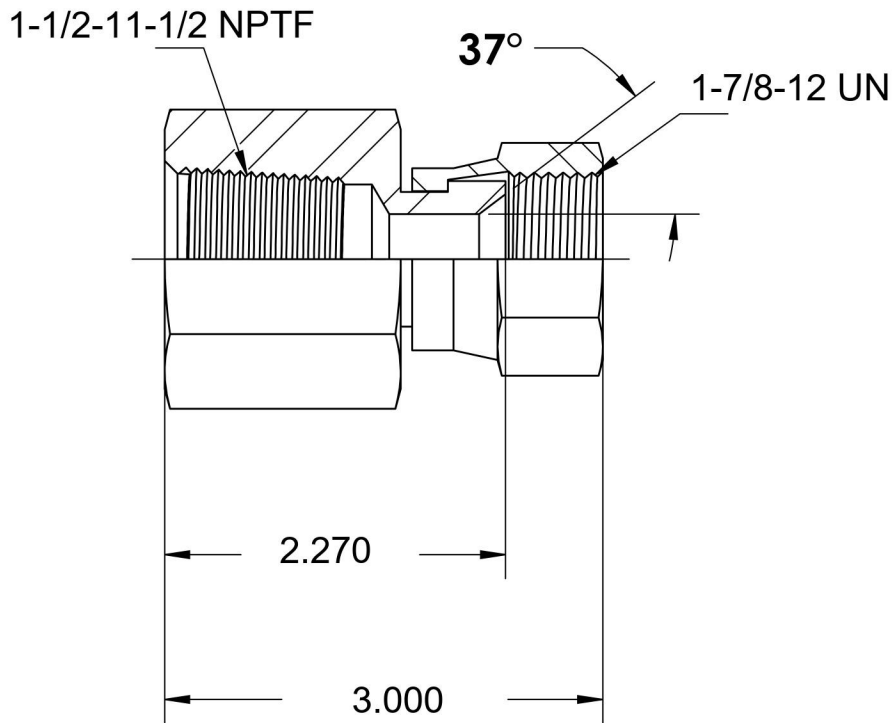

# 6506-24-24-SS

Stainless Steel, SAE J514 37° Flare Swivel Female Connector, 1-1/2" Female NPTF x 1-1/2" Female JIC Swivel

6701 Cochran Road  
Solon, Ohio 44139  
Phone: (440) 248-1880  
Toll Free: 1-888-331-1523

<b>Temperature Rating</b>	<b>Material</b>	<b>Industry Standards</b>	<b>Series</b>
-425°F to 1200°F	316/316L Stainless Steel	SAE J514 , SAE J476	6506-SS
<b>Pressure Rating</b>	<b>Finish</b>		<b>Series Description</b>
2000 psi	Passivated		SAE J514 37° Flare Swivel Female Connector