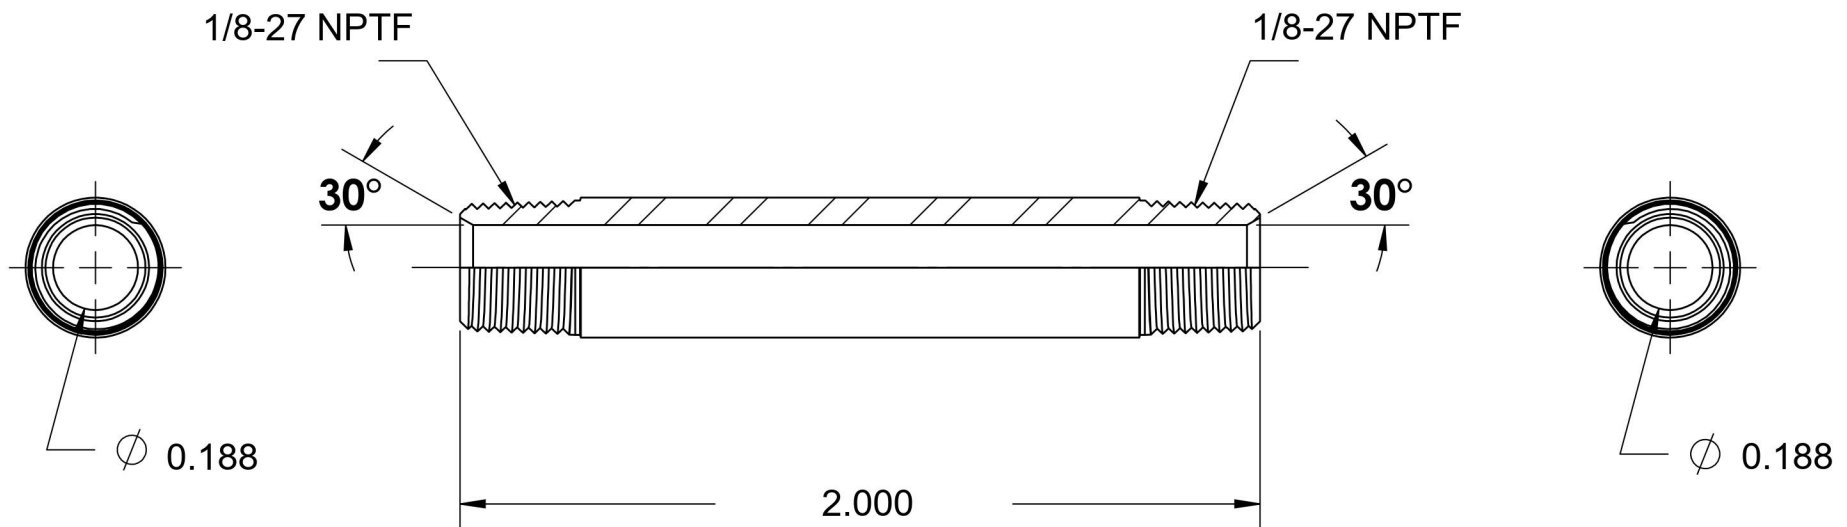

5404-N-02X2.000-B

Brass, SAE J514 Pipe Long Nipple, 1/8" Male NPTF 30° x 1/8" Male NPTF 30°

6701 Cochran Road
Solon, Ohio 44139
Phone: (440) 248-1880
Toll Free: 1-888-331-1523

Temperature Rating -325°F to 400°F	Material C36000 Brass	Industry Standards SAE J514, SAE J476	Series 5404-N-B
Pressure Rating 3900 psi	Finish Natural Finish		Series Description SAE J514 Pipe Long Nipple