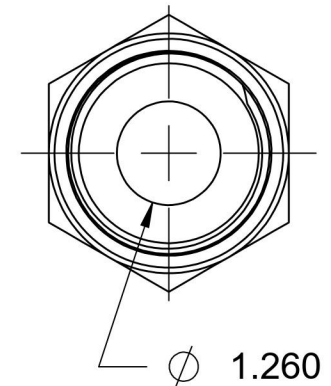

FS6400-24-24-O-SS

Stainless Steel, SAE J1453 O-Ring Face Seal Port Connector, 1-1/2" Male ORFS x 1-7/8-12 Male ORB

2-12 UNF

1-7/8-12 UN

6701 Cochran Road
Solon, Ohio 44139
Phone: (440) 248-1880
Toll Free: 1-888-331-1523

Temperature Rating

-40°F to 250°F

Pressure Rating

5000 psi

Material

316/316L Stainless Steel

Finish

Passivated