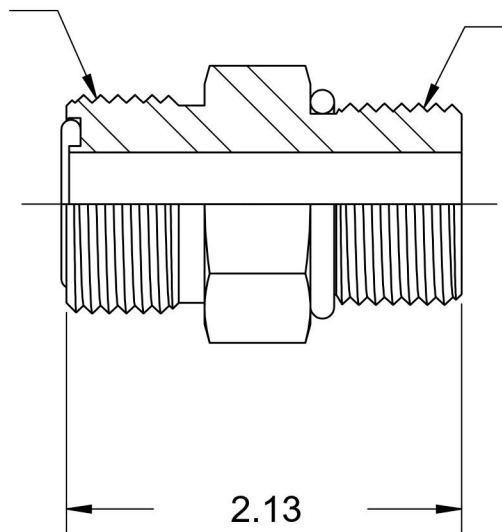

FS6400-24-24-O-SS

Stainless Steel, SAE J1453 O-Ring Face Seal Port Connector, 1-1/2" Male ORFS x 1-7/8-12 Male ORB

2-12 UNF

1-7/8-12 UN

6701 Cochran Road
Solon, Ohio 44139
Phone: (440) 248-1880
Toll Free: 1-888-331-1523

Temperature Rating

-40°F to 250°F

Pressure Rating

5000 psi

Material

316/316L Stainless Steel

Finish

Passivated

Industry Standards

SAE J1453, SAE J1926-2

Series

FS6400-O-SS

Series Description

SAE J1453 O-Ring Face Seal
Port Connector