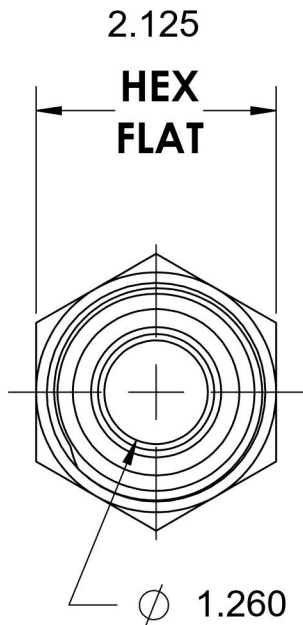

FS6400-24-24-O-SS

Stainless Steel, SAE J1453 O-Ring Face Seal Port Connector, 1-1/2" Male ORFS x 1-7/8-12 Male ORB

2-12 UNF

1-7/8-12 UN

6701 Cochran Road
Solon, Ohio 44139
Phone: (440) 248-1880
Toll Free: 1-888-331-1523