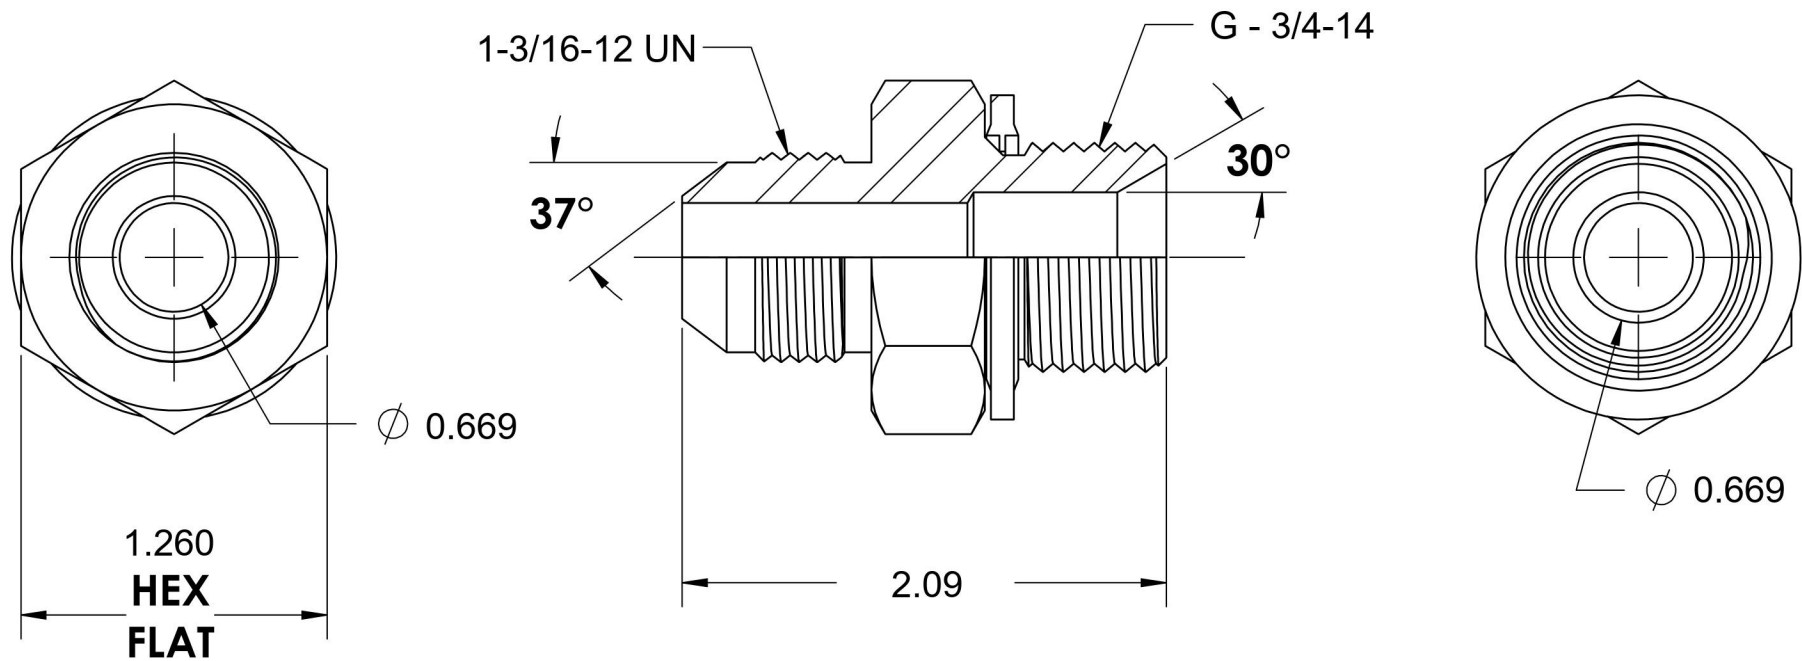

# 7002-14-12-BS

Steel, SAE J514 37° Flare BSPP Type (D) Bonded Seal Port/Line Adapter, 7/8" Male JIC x 3/4-14 Male BSPP 60° Line/Port

6701 Cochran Road  
Solon, Ohio 44139  
Phone: (440) 248-1880  
Toll Free: 1-888-331-1523

<b>Temperature Rating</b>	<b>Material</b>	<b>Industry Standards</b>	<b>Series</b>
-22°F to 257°F	C1045/12L14 Steel	SAE J514, ISO 1179	7002-BS
<b>Pressure Rating</b>	<b>Finish</b>	ASTM B633	<b>Series Description</b>
2900 psi	Trivalent Zinc		SAE J514 37° Flare BSPP Type (D) Bonded Seal Port/Line Adapter