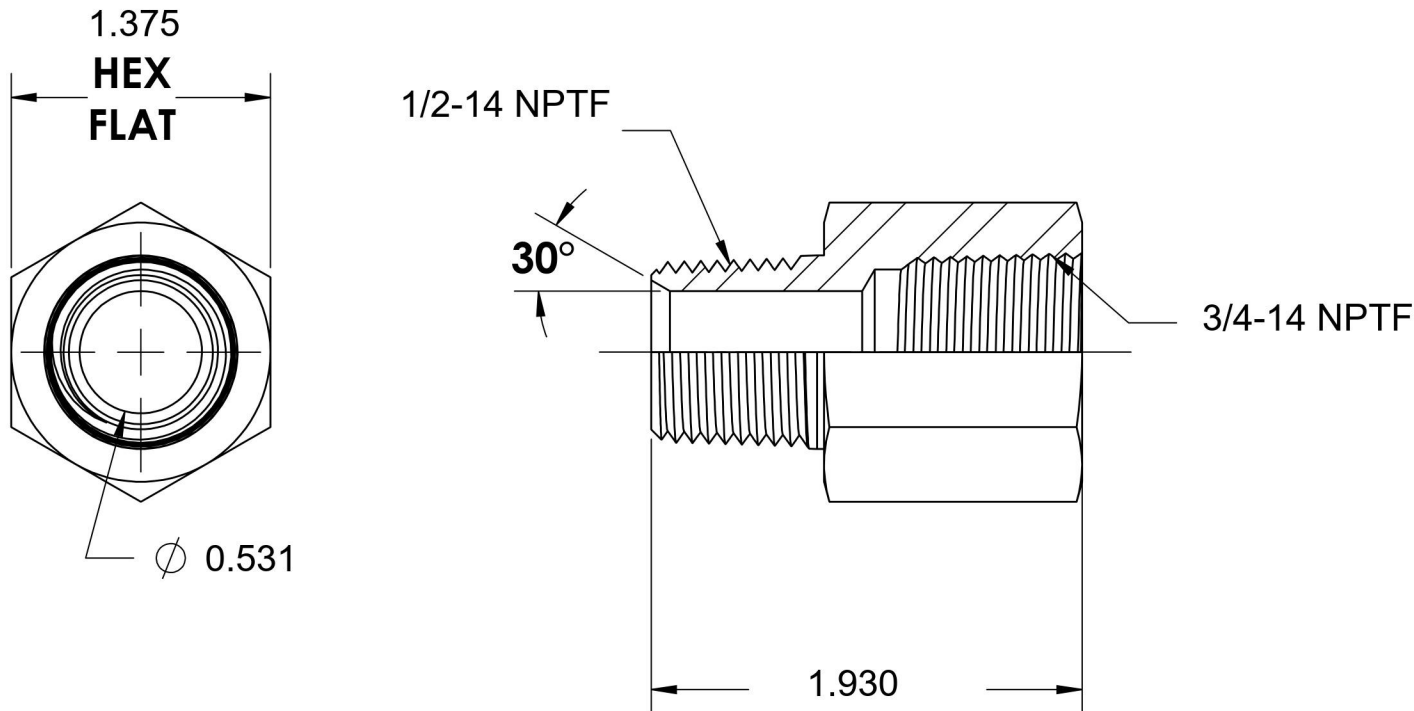

5405-08-12-SS

Stainless Steel, SAE J514 Pipe Expander, 1/2" Male NPTF 30° x 3/4" Female NPTF

6701 Cochran Road
Solon, Ohio 44139
Phone: (440) 248-1880
Toll Free: 1-888-331-1523

Temperature Rating -425°F to 1200°F	Material 316/316L Stainless Steel	Industry Standards SAE J514 , SAE J476	Series 5405-SS
Pressure Rating 4800 psi	Finish Passivated		Series Description SAE J514 Pipe Expander