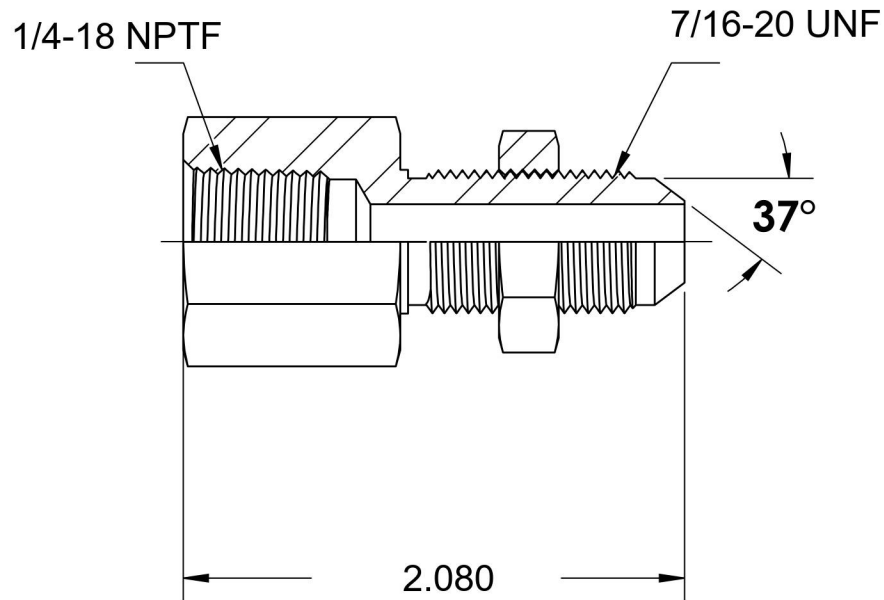

# 2705-LN-04-04

Steel, SAE J514 Flared Tube Female Bulkhead, 1/4" Female NPTF x 1/4" Male JIC

6701 Cochran Road  
Solon, Ohio 44139  
Phone: (440) 248-1880  
Toll Free: 1-888-331-1523

**Temperature Rating**

-65°F to 500°F

**Pressure Rating**

6000 psi

**Material**

C1045/12L14 Steel

**Finish**

Trivalent Zinc

**Industry Standards**

SAE J514 , SAE J476  
ASTM B633

**Series**

2705-LN

**Series Description**

SAE J514 Flared Tube  
Female Bulkhead