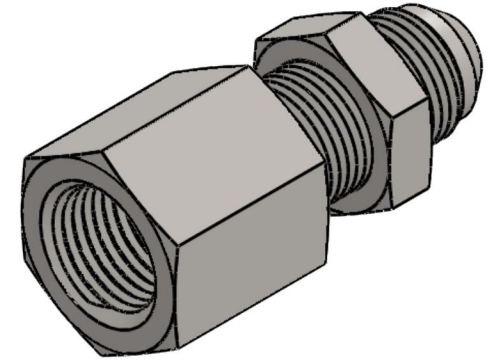

# 2705-LN-04-04

Steel, SAE J514 Flared Tube Female Bulkhead, 1/4" Female NPTF x 1/4" Male JIC

6701 Cochran Road  
Solon, Ohio 44139  
Phone: (440) 248-1880  
Toll Free: 1-888-331-1523

**Temperature Rating**

-65°F to 500°F

**Pressure Rating**

6000 psi

**Material**

C1045/12L14 Steel

**Finish**

Trivalent Zinc

**Industry Standards**

SAE J514 , SAE J476  
ASTM B633

**Series**

2705-LN

**Series Description**

SAE J514 Flared Tube  
Female Bulkhead