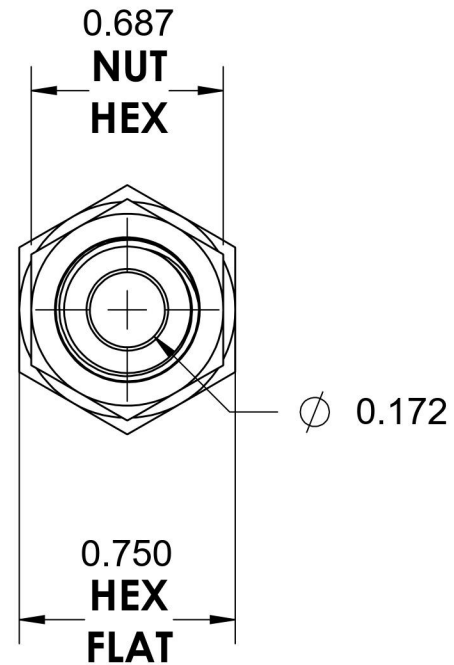

# 2705-LN-04-04

Steel, SAE J514 Flared Tube Female Bulkhead, 1/4" Female NPTF x 1/4" Male JIC

6701 Cochran Road  
Solon, Ohio 44139  
Phone: (440) 248-1880  
Toll Free: 1-888-331-1523

**Temperature Rating**

-65°F to 500°F

**Pressure Rating**

6000 psi

**Material**

C1045/12L14 Steel

**Finish**

Trivalent Zinc

**Industry Standards**

SAE J514 , SAE J476  
ASTM B633

**Series**

2705-LN

**Series Description**

SAE J514 Flared Tube  
Female Bulkhead