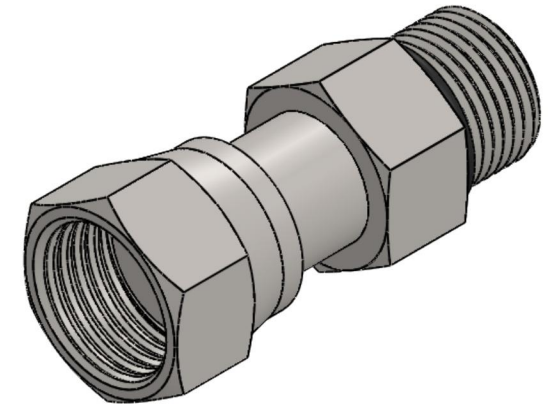

# FS6540-08-08-O

Steel, SAE J1453 O-Ring Face Seal Swivel Port Connector, 1/2" Female ORFS Swivel x 3/4-16 Male ORB

6701 Cochran Road  
Solon, Ohio 44139  
Phone: (440) 248-1880  
Toll Free: 1-888-331-1523

<b>Temperature Rating</b>	<b>Material</b>	<b>Industry Standards</b>	<b>Series</b>
-40°F to 250°F	C1045/12L14 Steel	SAE J1453, SAE J1926-2 SAE J515, ASTM B633	FS6540-O
<b>Pressure Rating</b>	<b>Finish</b>		<b>Series Description</b>
9200 psi	Trivalent Zinc		SAE J1453 O-Ring Face Seal Swivel Port Connector