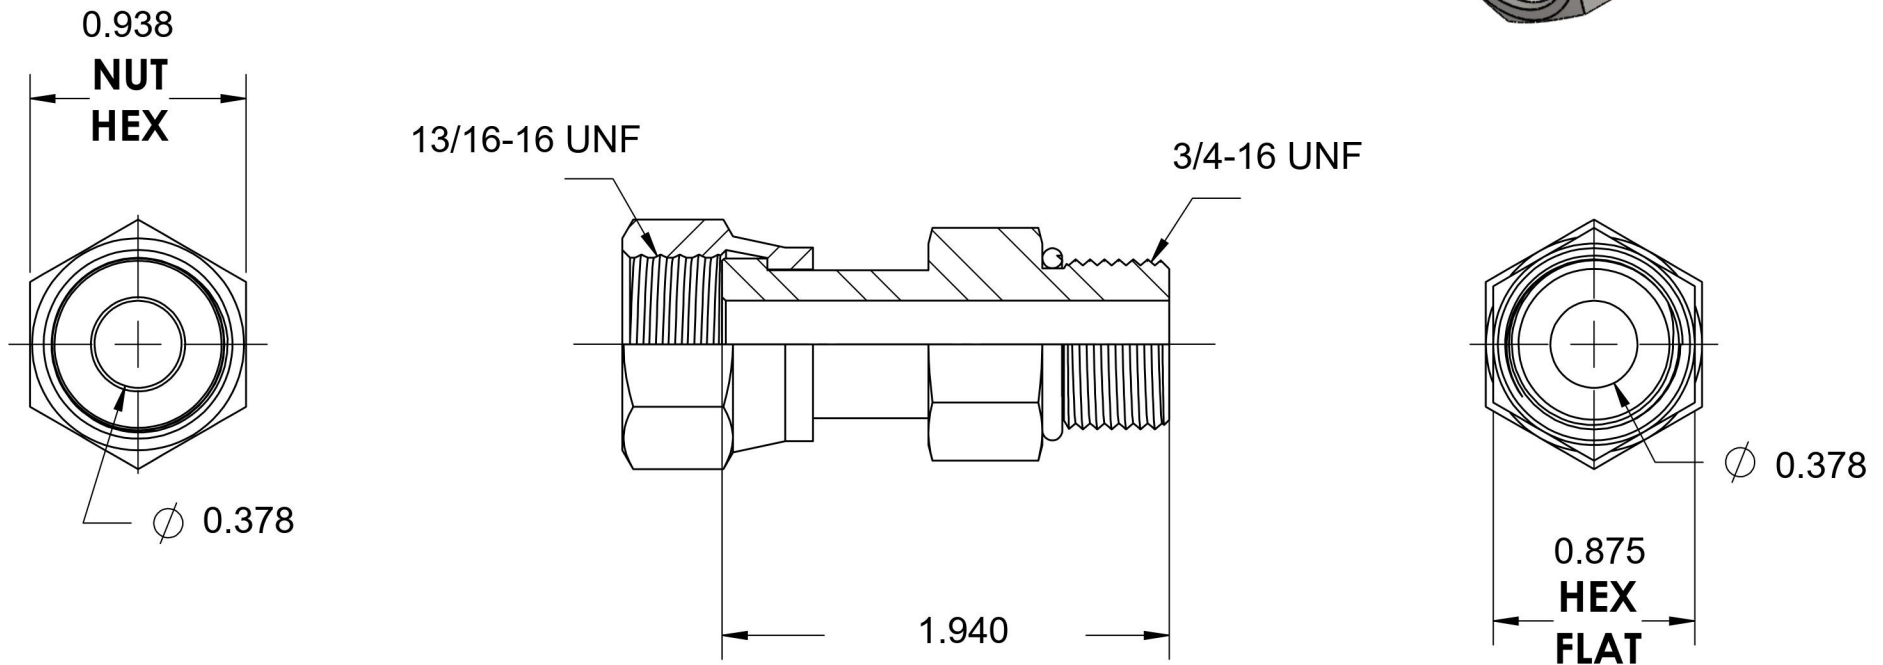

# FS6540-08-08-O

Steel, SAE J1453 O-Ring Face Seal Swivel Port Connector, 1/2" Female ORFS Swivel x 3/4-16 Male ORB

6701 Cochran Road  
Solon, Ohio 44139  
Phone: (440) 248-1880  
Toll Free: 1-888-331-1523

<b>Temperature Rating</b>	<b>Material</b>	<b>Industry Standards</b>	<b>Series</b>
-40°F to 250°F	C1045/12L14 Steel	SAE J1453, SAE J1926-2 SAE J515, ASTM B633	FS6540-O
<b>Pressure Rating</b>	<b>Finish</b>		<b>Series Description</b>
9200 psi	Trivalent Zinc		SAE J1453 O-Ring Face Seal Swivel Port Connector