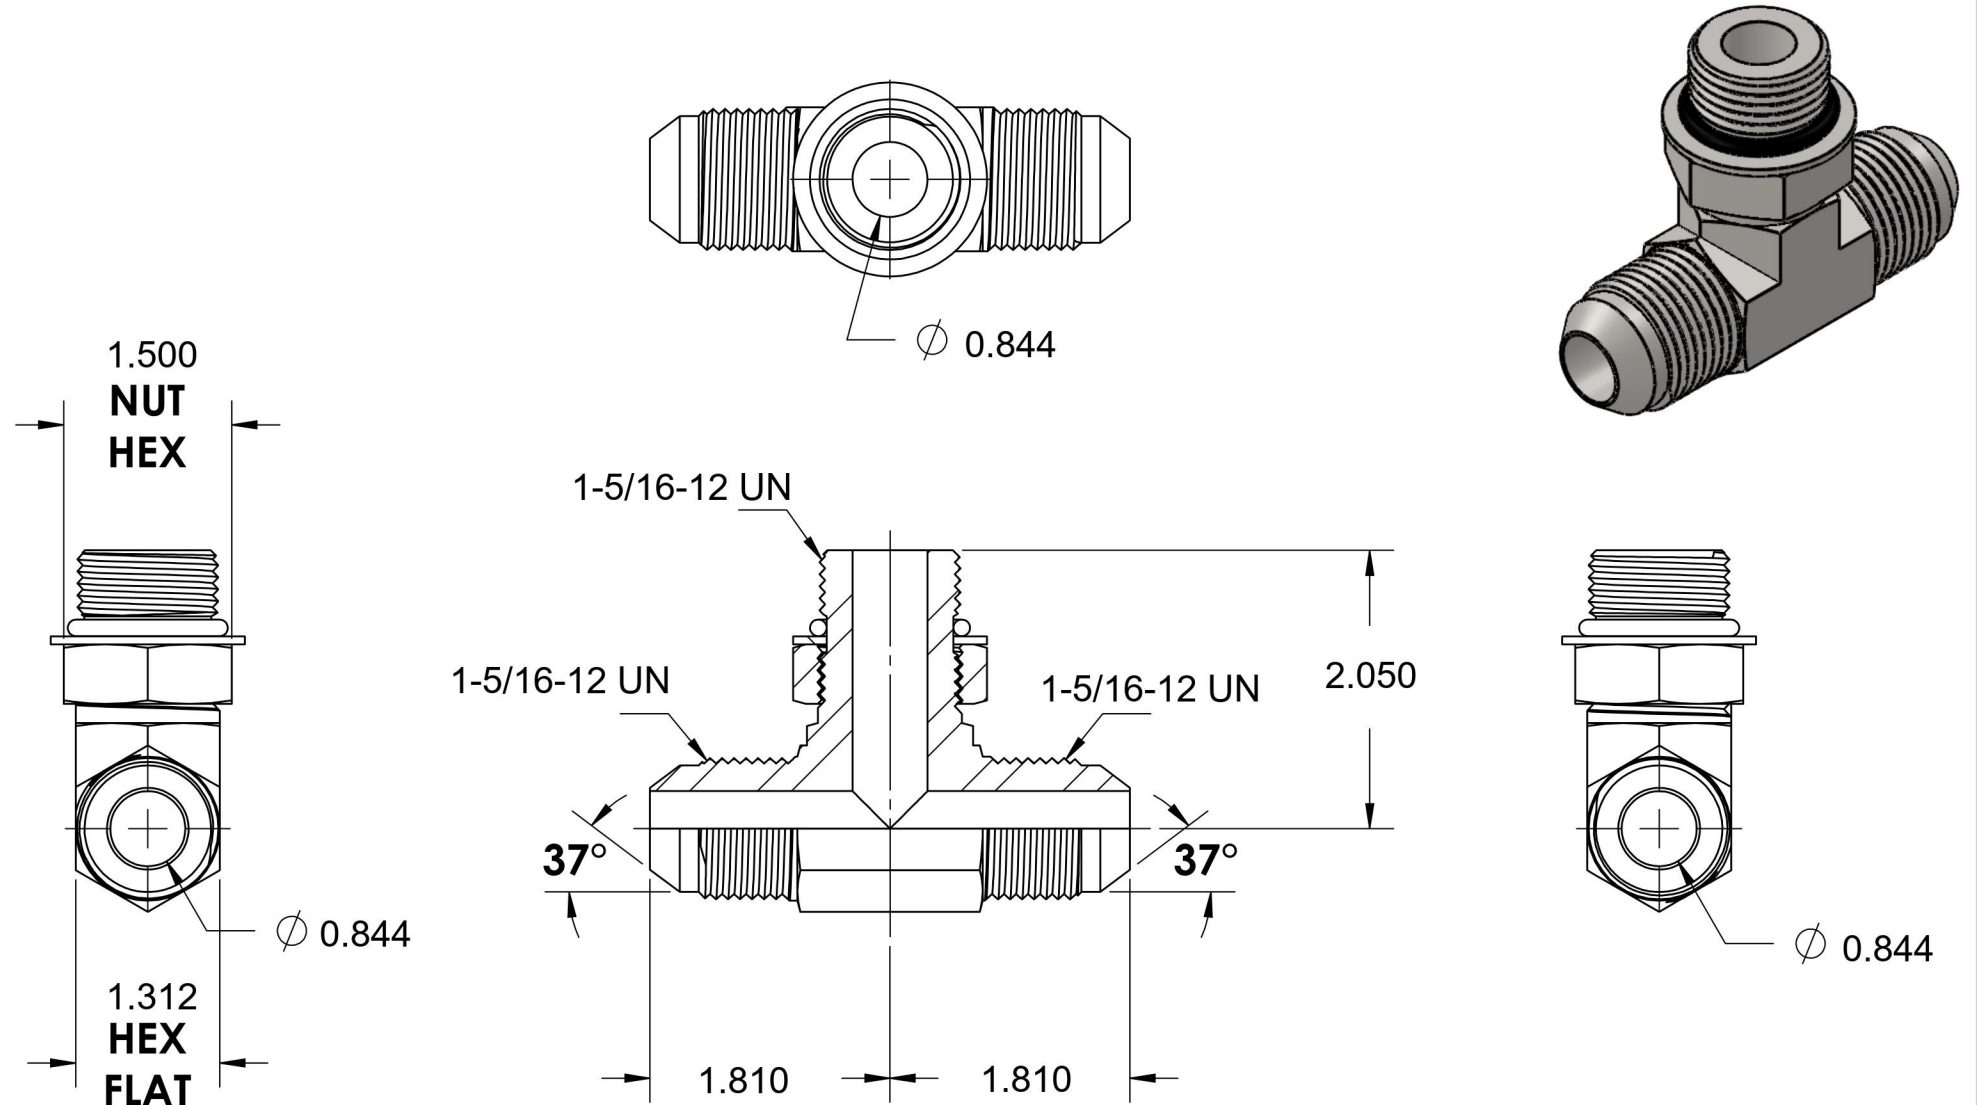

6803-16-16-16-NWO-SS

Stainless Steel, SAE J514 37° Flare Adjustable Port Branch Tee, 1" Male JIC x 1" Male JIC x 1-5/16-12 Male Adjustable ORB

6701 Cochran Road
Solon, Ohio 44139
Phone: (440) 248-1880
Toll Free: 1-888-331-1523

Temperature Rating

-40°F to 250°F

Pressure Rating

3000 psi

Material

316/316L Stainless Steel

Finish

Passivated

Industry Standards

SAE J514, SAE J1926-3
SAE J515

Series

6803-NWO-SS

Series Description

SAE J514 37° Flare Adjustable
Port Branch Tee