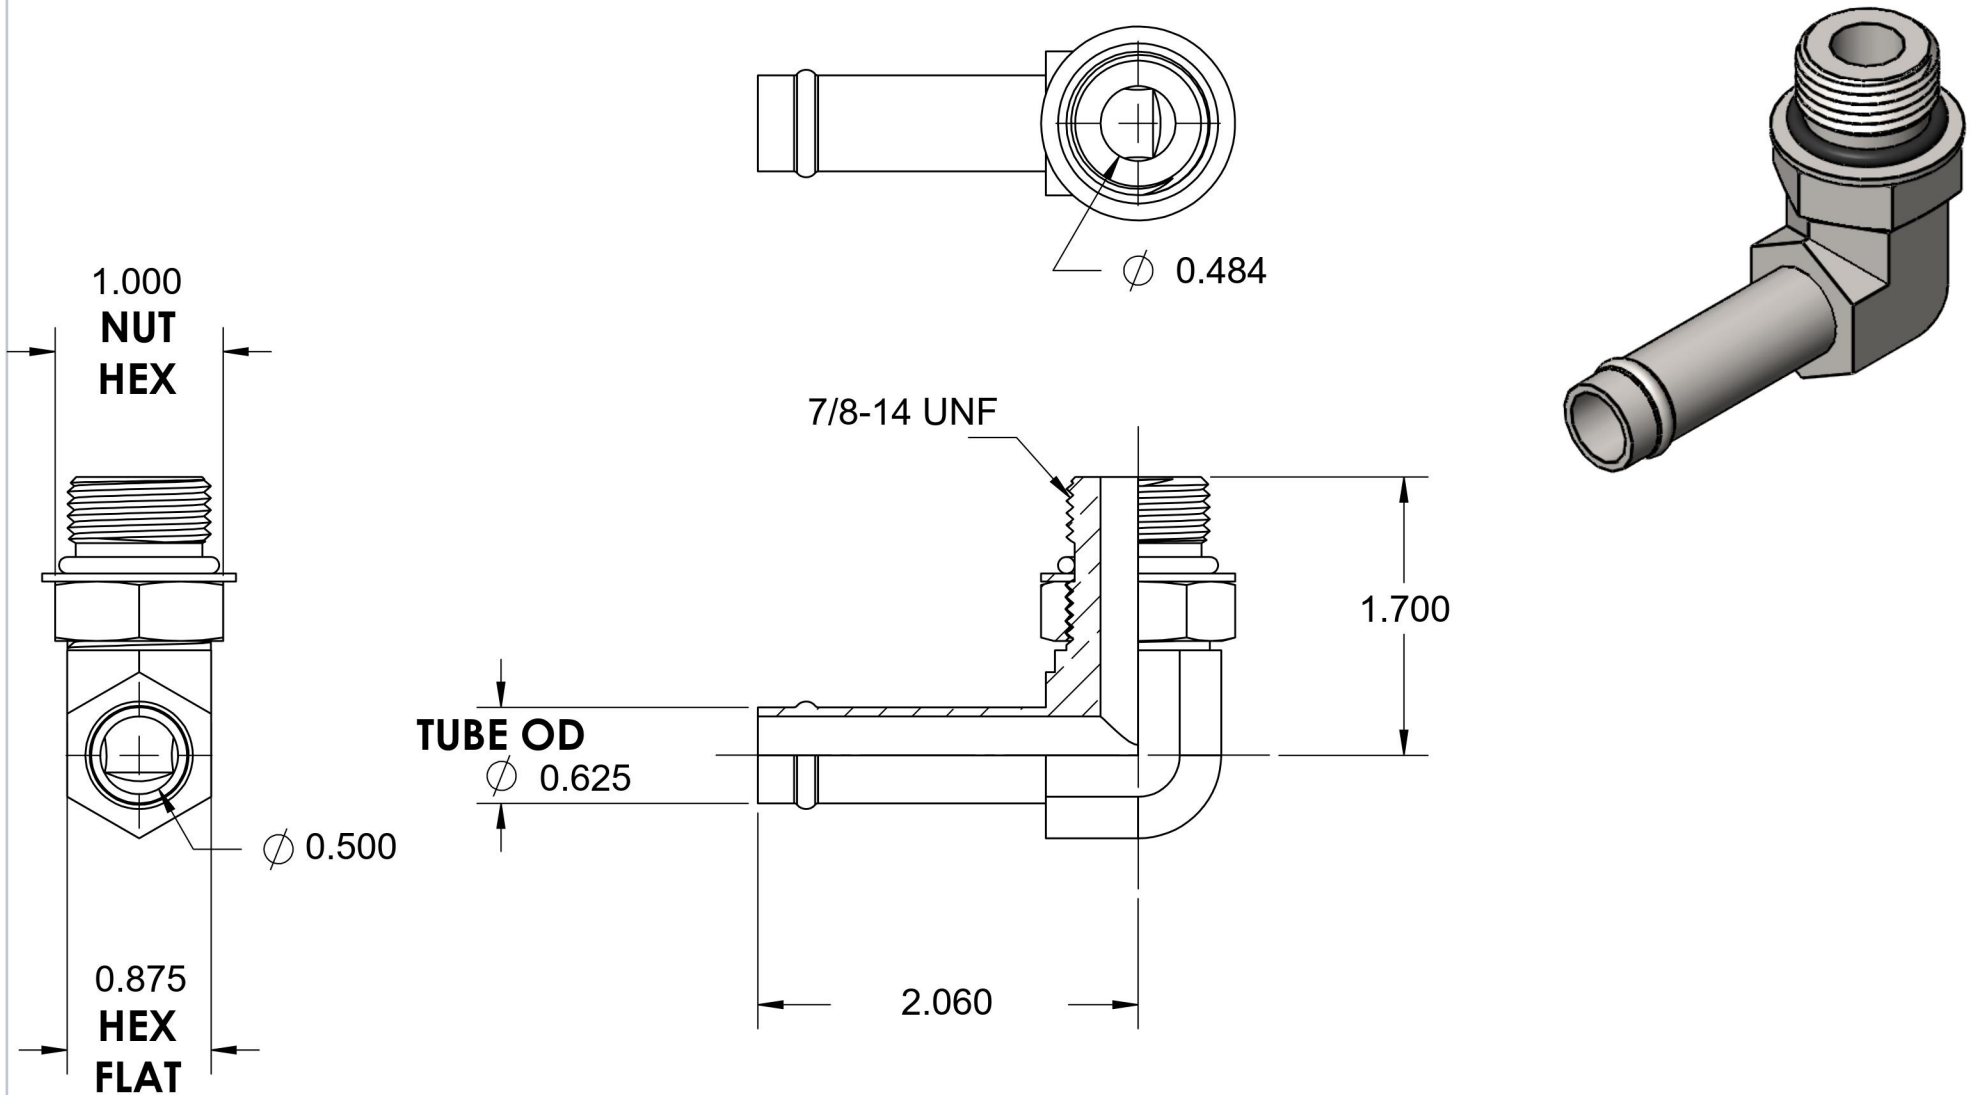

4601-10-10-NWO-FG

Steel, SAE J1231 Hose Bead 90° Adjustable Port Elbow, 5/8" Beaded Hose Barb x 7/8-14 Male Adjustable ORB

6701 Cochran Road
Solon, Ohio 44139
Phone: (440) 248-1880
Toll Free: 1-888-331-1523

Temperature Rating	Material	Industry Standards	Series
-40°F to 250°F	C1045 Steel	SAE J1231-2, SAE J1926-3 SAE J515, ASTM B633	4601-NWO-FG
Pressure Rating	Finish		Series Description
150 psi	Trivalent Zinc		SAE J1231 Hose Bead 90° Adjustable Port Elbow