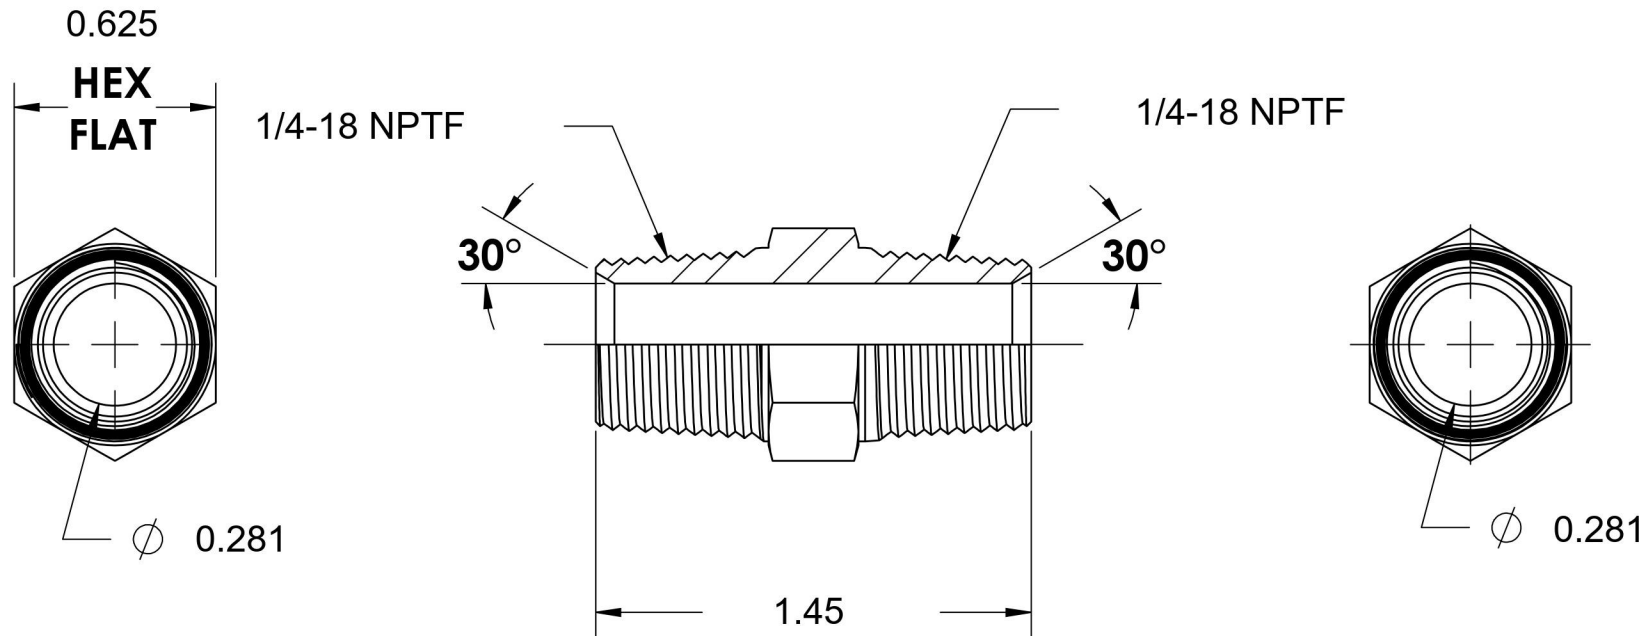

5404-04-04-SS

Stainless Steel, SAE J514 Pipe Nipple, 1/4" Male NPTF 30° x 1/4" Male NPTF 30°

6701 Cochran Road
Solon, Ohio 44139
Phone: (440) 248-1880
Toll Free: 1-888-331-1523

Temperature Rating -425°F to 1200°F	Material 316/316L Stainless Steel	Industry Standards SAE J514 , SAE J476	Series 5404-SS
Pressure Rating 7200 psi	Finish Passivated		Series Description SAE J514 Pipe Nipple