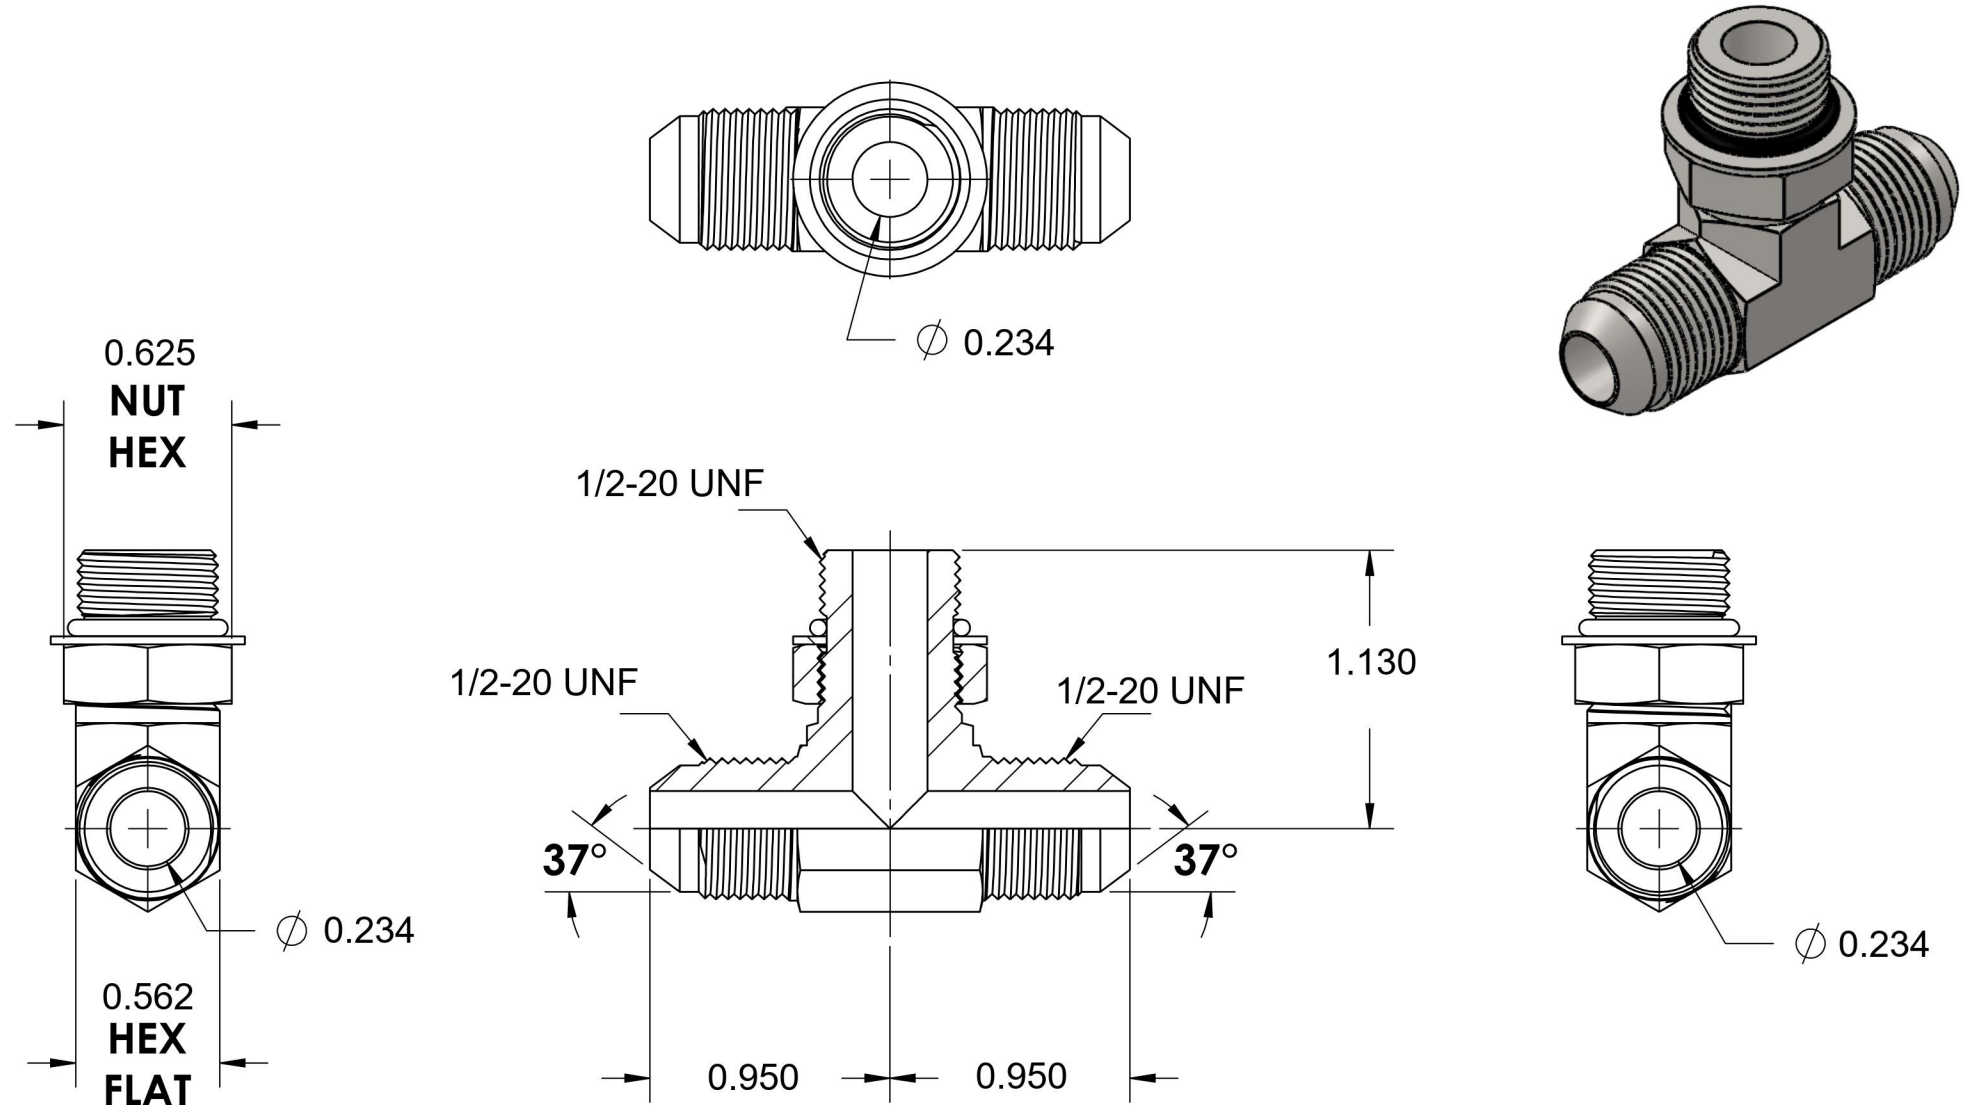

# 6803-05-05-05-NWO-FG

Steel, SAE J514 37° Flare Adjustable Port Branch Tee, 5/16" Male JIC x 5/16" Male JIC x 1/2-20 Male Adjustable ORB

6701 Cochran Road  
Solon, Ohio 44139  
Phone: (440) 248-1880  
Toll Free: 1-888-331-1523

**Temperature Rating**

-40°F to 250°F

**Pressure Rating**

6000 psi

**Material**

C1045 Steel

**Finish**

Trivalent Zinc

**Industry Standards**

SAE J514, SAE J1926-3  
SAE J515, ASTM B633

**Series**

6803-NWO-FG

**Series Description**

SAE J514 37° Flare Adjustable  
Port Branch Tee