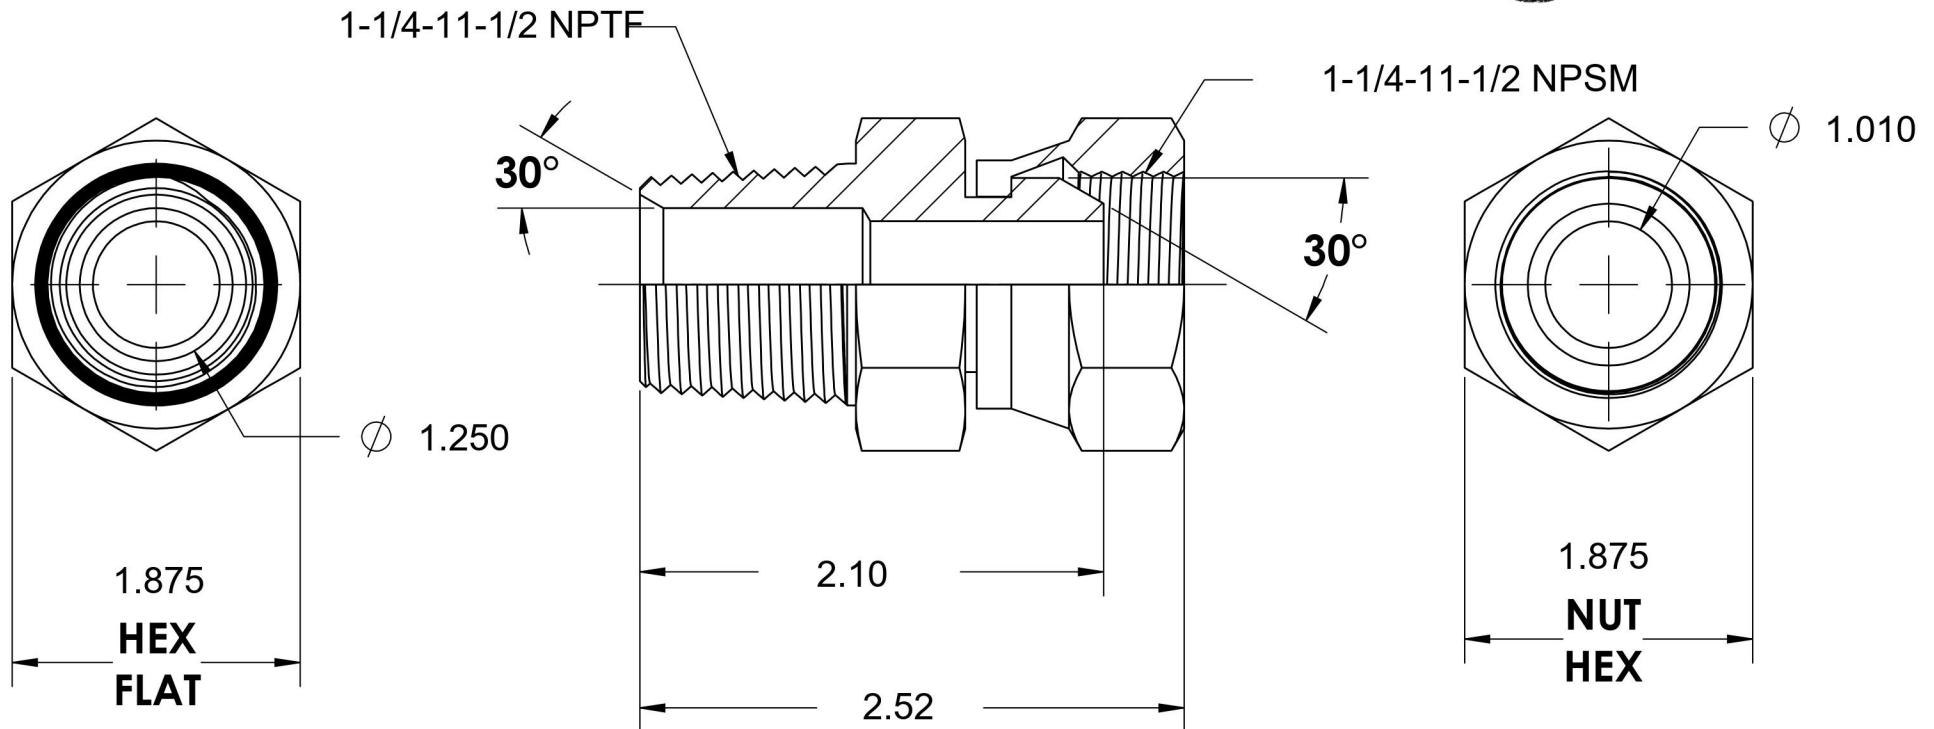

# 1404-20-20

Steel, SAE J514 NPSM Swivel Male Connector, 1-1/4" Male NPTF 30° x 1-1/4" Female NPSM Swivel

6701 Cochran Road  
Solon, Ohio 44139  
Phone: (440) 248-1880  
Toll Free: 1-888-331-1523

<b>Temperature Rating</b>	<b>Material</b>	<b>Industry Standards</b>	<b>Series</b>
-65°F to 500°F	C1045/12L14 Steel	SAE J514, SAE J476 ASTM B633	1404
<b>Pressure Rating</b>	<b>Finish</b>		<b>Series Description</b>
2500 psi	Trivalent Zinc		SAE J514 NPSM Swivel Male Connector