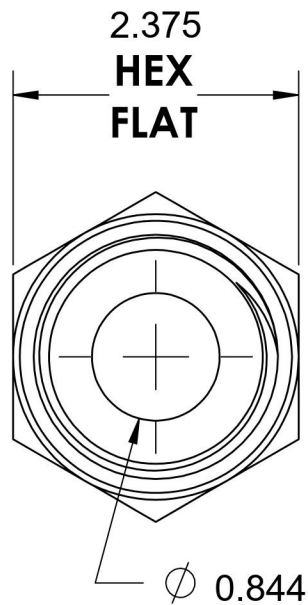

6405-16-24-O-SS

Stainless Steel, SAE J1926 O-Ring Boss Female Adapter, 1-5/16-12 Male ORB x 1-1/2" Female NPTF

6701 Cochran Road
Solon, Ohio 44139
Phone: (440) 248-1880
Toll Free: 1-888-331-1523

Temperature Rating	Material	Industry Standards	Series
-40°F to 250°F	316/316L Stainless Steel	SAE J1926-3, SAE J476	6405-O-SS
Pressure Rating	Finish	SAE J515	Series Description
2400 psi	Passivated		SAE J1926 O-Ring Boss Female Adapter