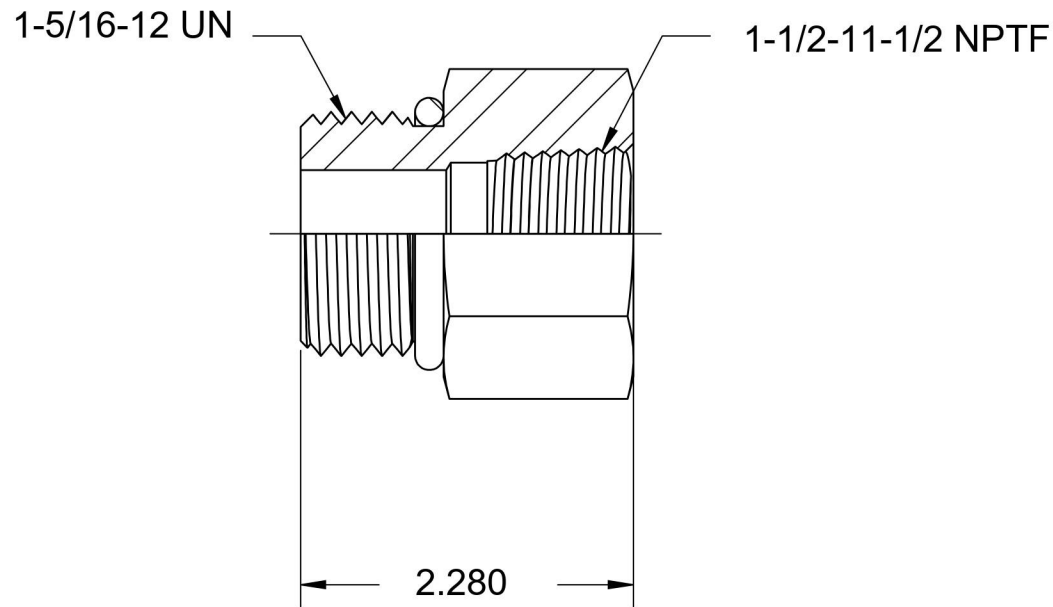

6405-16-24-O-SS

Stainless Steel, SAE J1926 O-Ring Boss Female Adapter, 1-5/16-12 Male ORB x 1-1/2" Female NPTF

6701 Cochran Road
Solon, Ohio 44139
Phone: (440) 248-1880
Toll Free: 1-888-331-1523

Temperature Rating	Material	Industry Standards	Series
-40°F to 250°F	316/316L Stainless Steel	SAE J1926-3, SAE J476	6405-O-SS
Pressure Rating	Finish	SAE J515	Series Description
2400 psi	Passivated		SAE J1926 O-Ring Boss Female Adapter