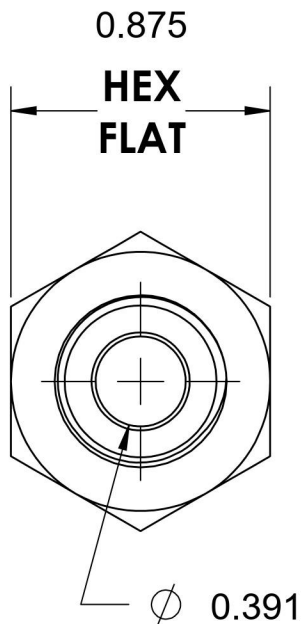

2405-08-06-B

Brass, SAE J514 Flared Tube Female Connector, 1/2" Male JIC x 3/8" Female NPTF

6701 Cochran Road
Solon, Ohio 44139
Phone: (440) 248-1880
Toll Free: 1-888-331-1523

Temperature Rating

-325°F to 400°F