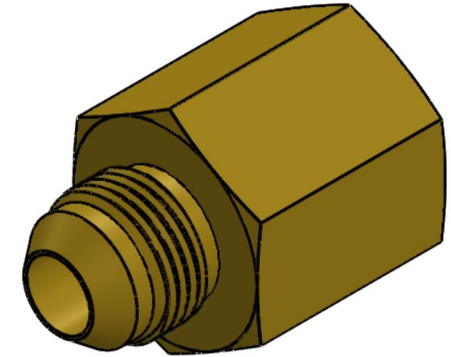

2405-08-06-B

Brass, SAE J514 Flared Tube Female Connector, 1/2" Male JIC x 3/8" Female NPTF

6701 Cochran Road
Solon, Ohio 44139
Phone: (440) 248-1880
Toll Free: 1-888-331-1523

Temperature Rating

-325°F to 400°F

Material

C360 Brass

Industry Standards

SAE J514 , SAE J476

Series

2405-B

Pressure Rating

3300 psi

Finish

Natural Finish

Series Description

SAE J514 Flared Tube
Female Connector