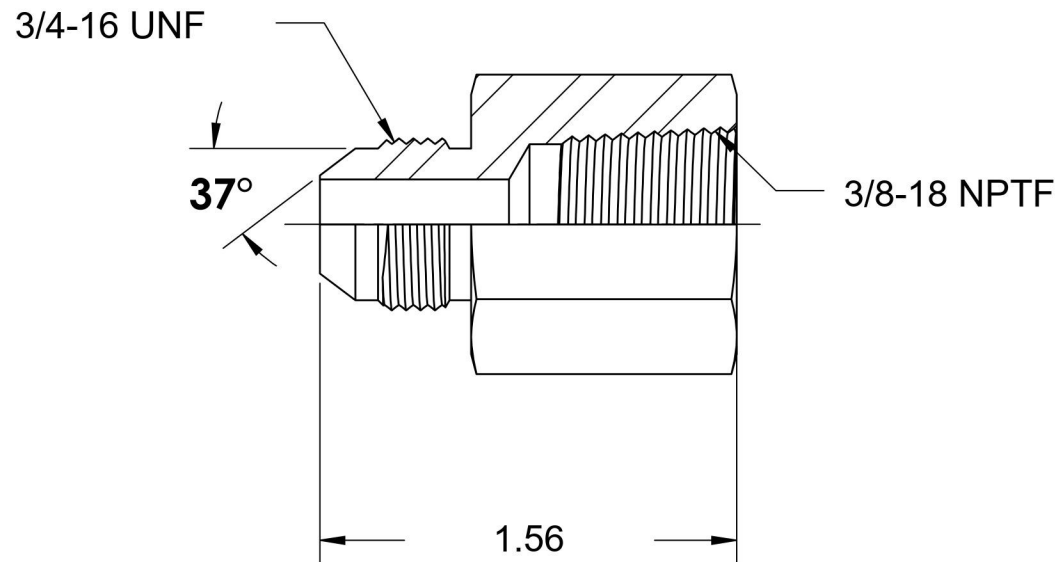

2405-08-06-B

Brass, SAE J514 Flared Tube Female Connector, 1/2" Male JIC x 3/8" Female NPTF

6701 Cochran Road
Solon, Ohio 44139
Phone: (440) 248-1880
Toll Free: 1-888-331-1523

Temperature Rating

-325°F to 400°F

Material

C360 Brass

Industry Standards

SAE J514 , SAE J476

Series

2405-B

Pressure Rating

3300 psi

Finish

Natural Finish

Series Description

SAE J514 Flared Tube
Female Connector