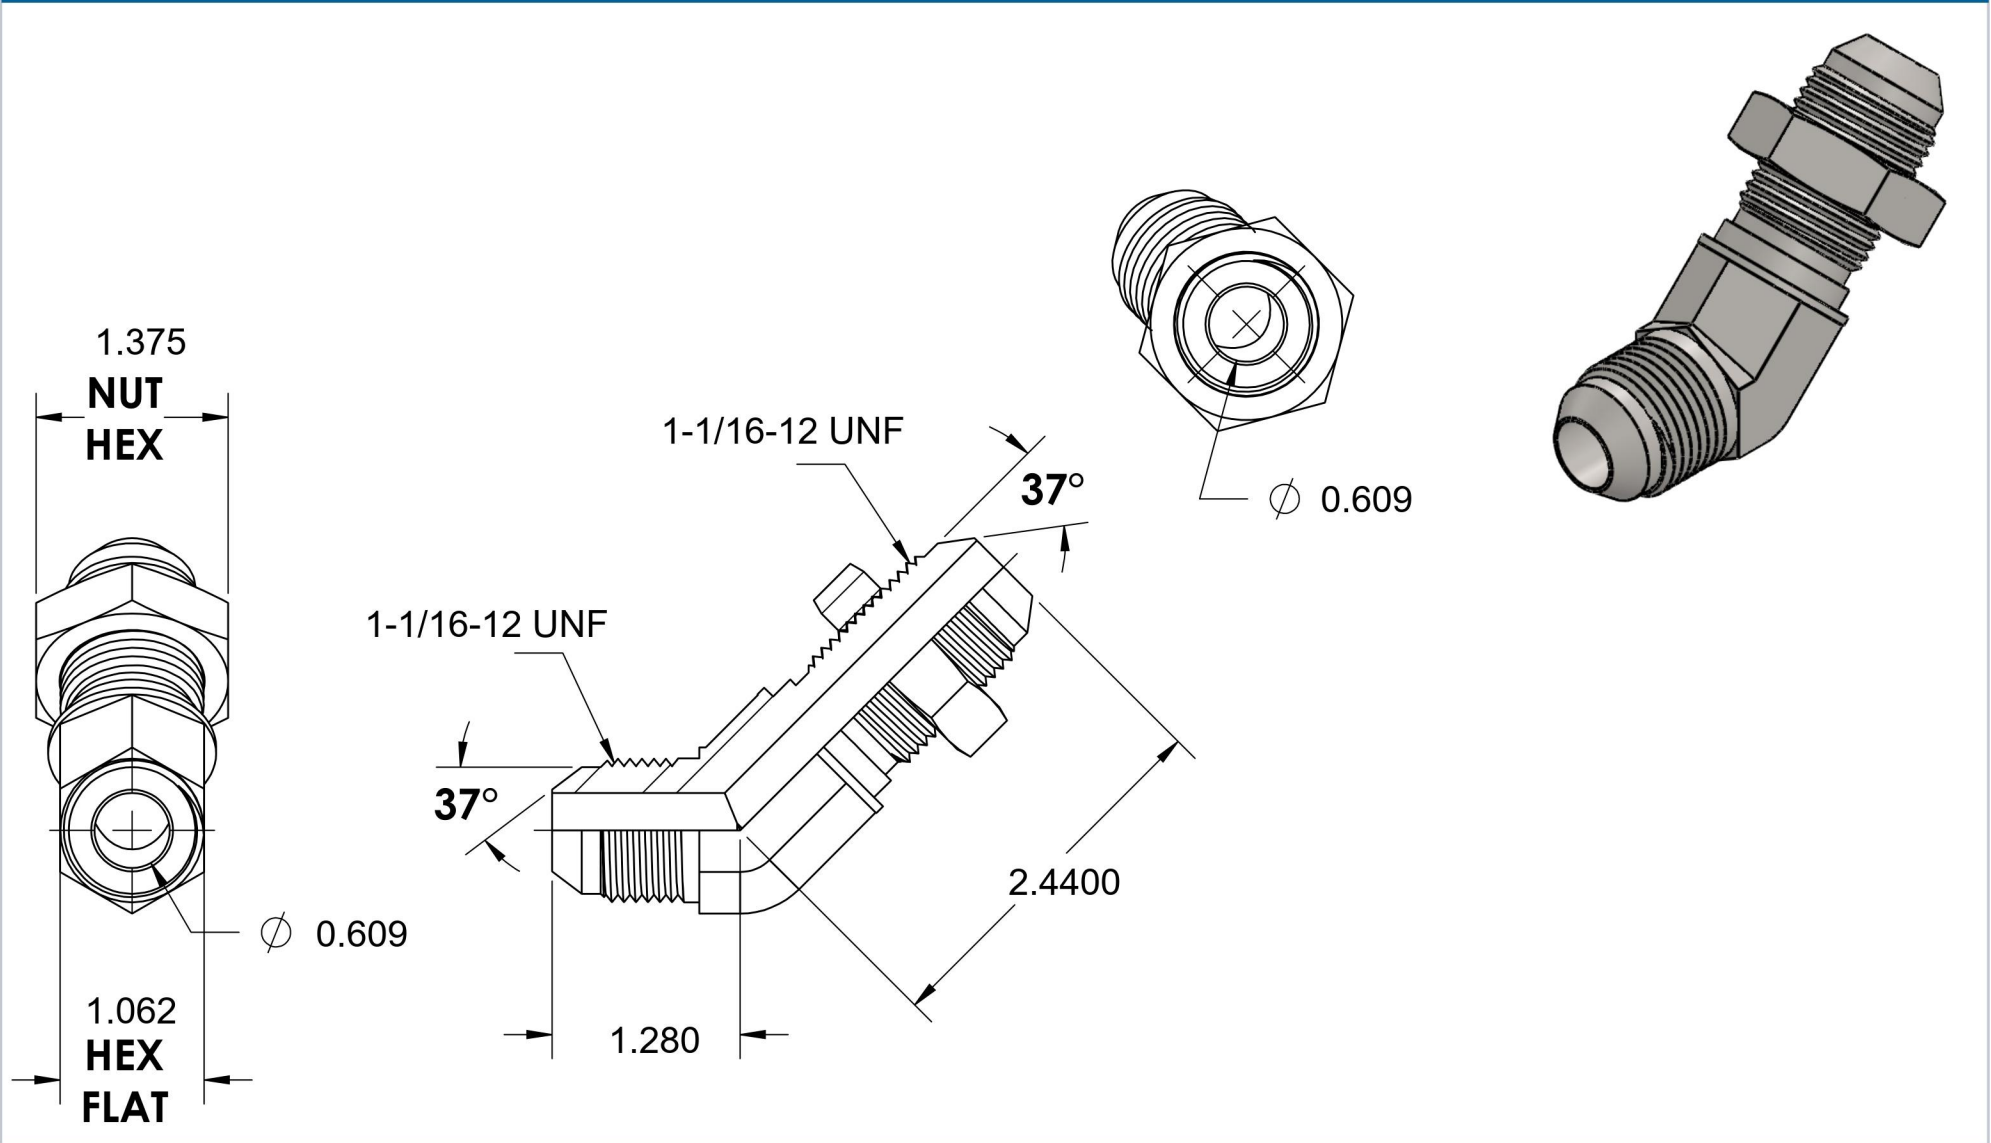

# 2702-LN-12-12-SS

Stainless Steel, SAE J514 37° Flare Bulkhead 45° Elbow With Lock Nut, 3/4" Male JIC x 3/4" Male JIC

6701 Cochran Road  
Solon, Ohio 44139  
Phone: (440) 248-1880  
Toll Free: 1-888-331-1523

<b>Temperature Rating</b>	<b>Material</b>	<b>Industry Standards</b>	<b>Series</b>
-425°F to 1200°F	316/316L Stainless	SAE J514	2702-LN-FG
<b>Pressure Rating</b>	<b>Finish</b>		<b>Series Description</b>
5000 psi	Passivation		SAE J514 37° Flare Bulkhead 45° Elbow With Lock Nut