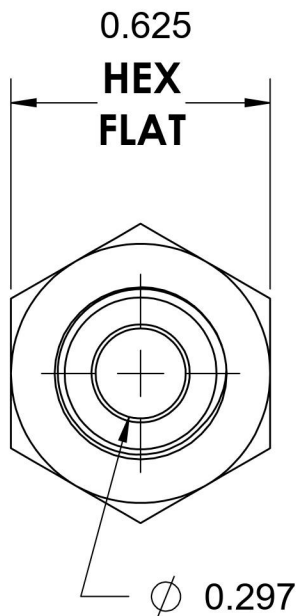

2405-06-02

Steel, SAE J514 Flared Tube Female Connector, 3/8" Male JIC x 1/8" Female NPTF

6701 Cochran Road
Solon, Ohio 44139
Phone: (440) 248-1880
Toll Free: 1-888-331-1523

Temperature Rating

-65°F to 500°F

Series

2405

Series Description

SAE J514 Flared Tube
Female Connector