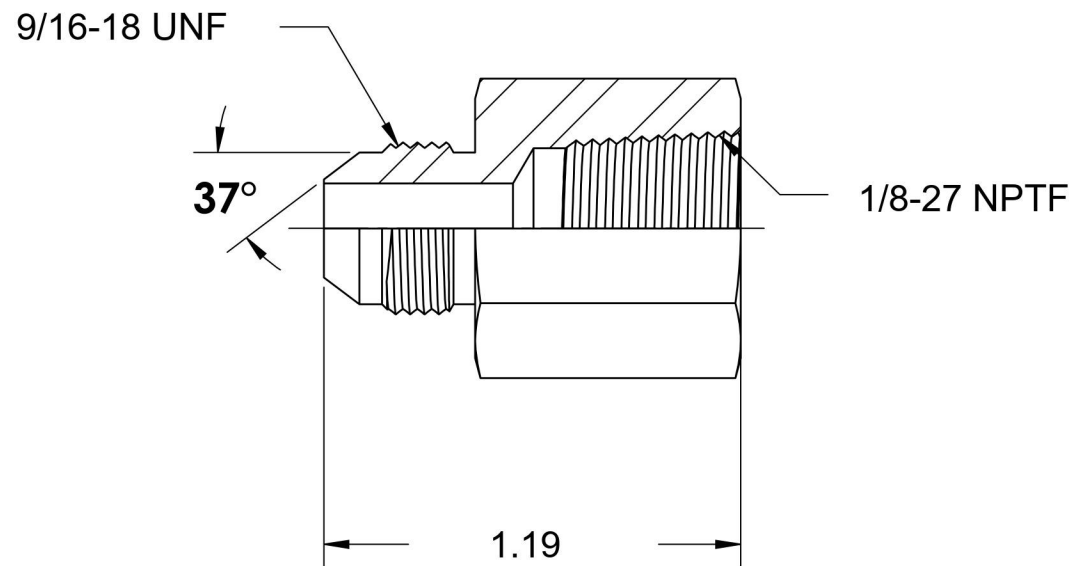

2405-06-02

Steel, SAE J514 Flared Tube Female Connector, 3/8" Male JIC x 1/8" Female NPTF

6701 Cochran Road
Solon, Ohio 44139
Phone: (440) 248-1880
Toll Free: 1-888-331-1523

Temperature Rating

-65°F to 500°F

Pressure Rating

6000 psi

Material

C1045/12L14 Steel

Finish

Trivalent Zinc

Industry Standards

SAE J514 , SAE J476
ASTM B633

Series

2405

Series Description

SAE J514 Flared Tube
Female Connector