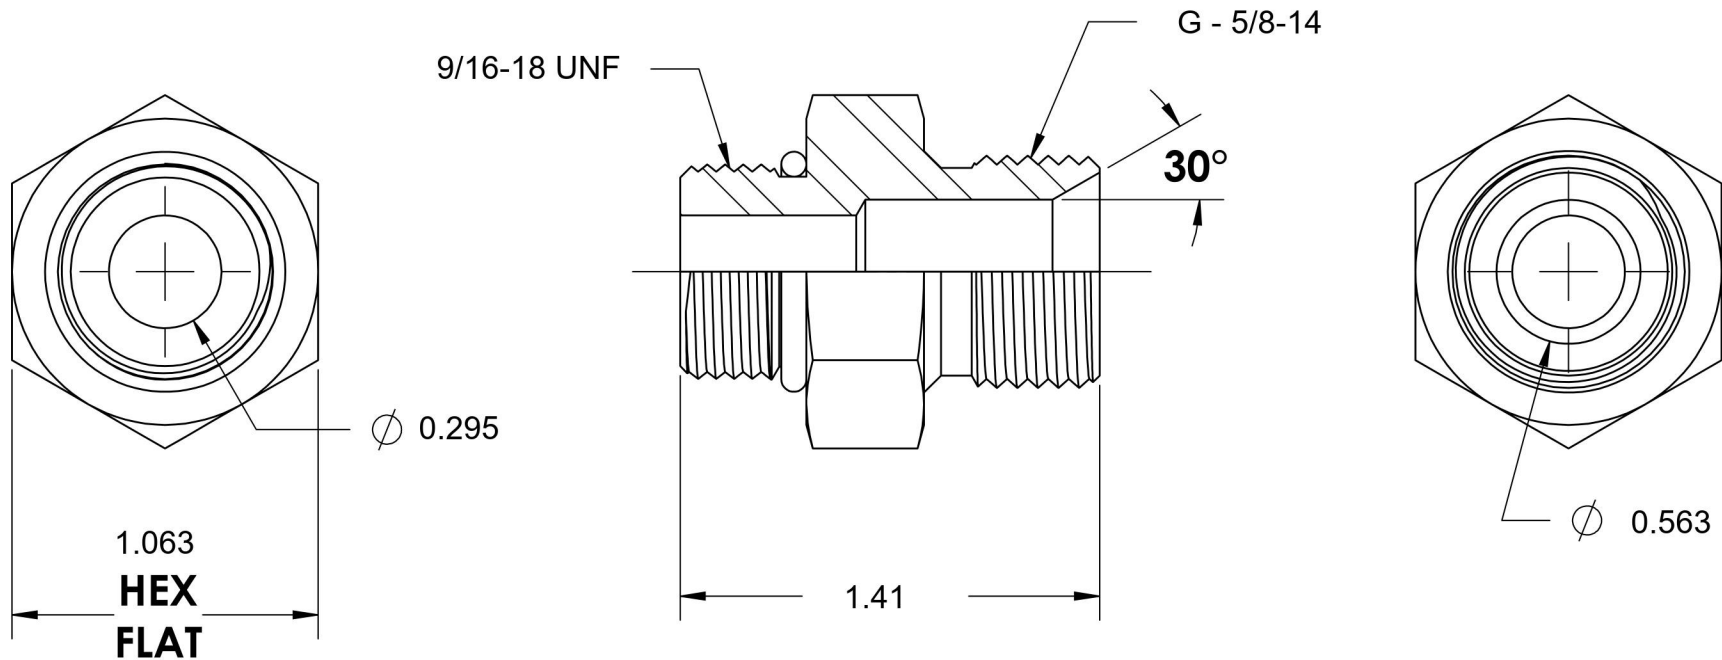

7062-06-10

Steel, SAE J1926 O-Ring Boss Male BSPP Port/Line Adapter, 9/16-18 Male ORB x 5/8-14 Male BSPP 60° Line/Port

6701 Cochran Road
Solon, Ohio 44139
Phone: (440) 248-1880
Toll Free: 1-888-331-1523

Temperature Rating	Material	Industry Standards	Series
-40°F to 250°F	C1045 / 12L14 Steel	SAE J1926, ISO 1179	7062
Pressure Rating	Finish	ISO 8434-6, ASTM B633	Series Description
2900 psi	Trivalent Zinc		SAE J1926 O-Ring Boss Male BSPP Port/Line Adapter