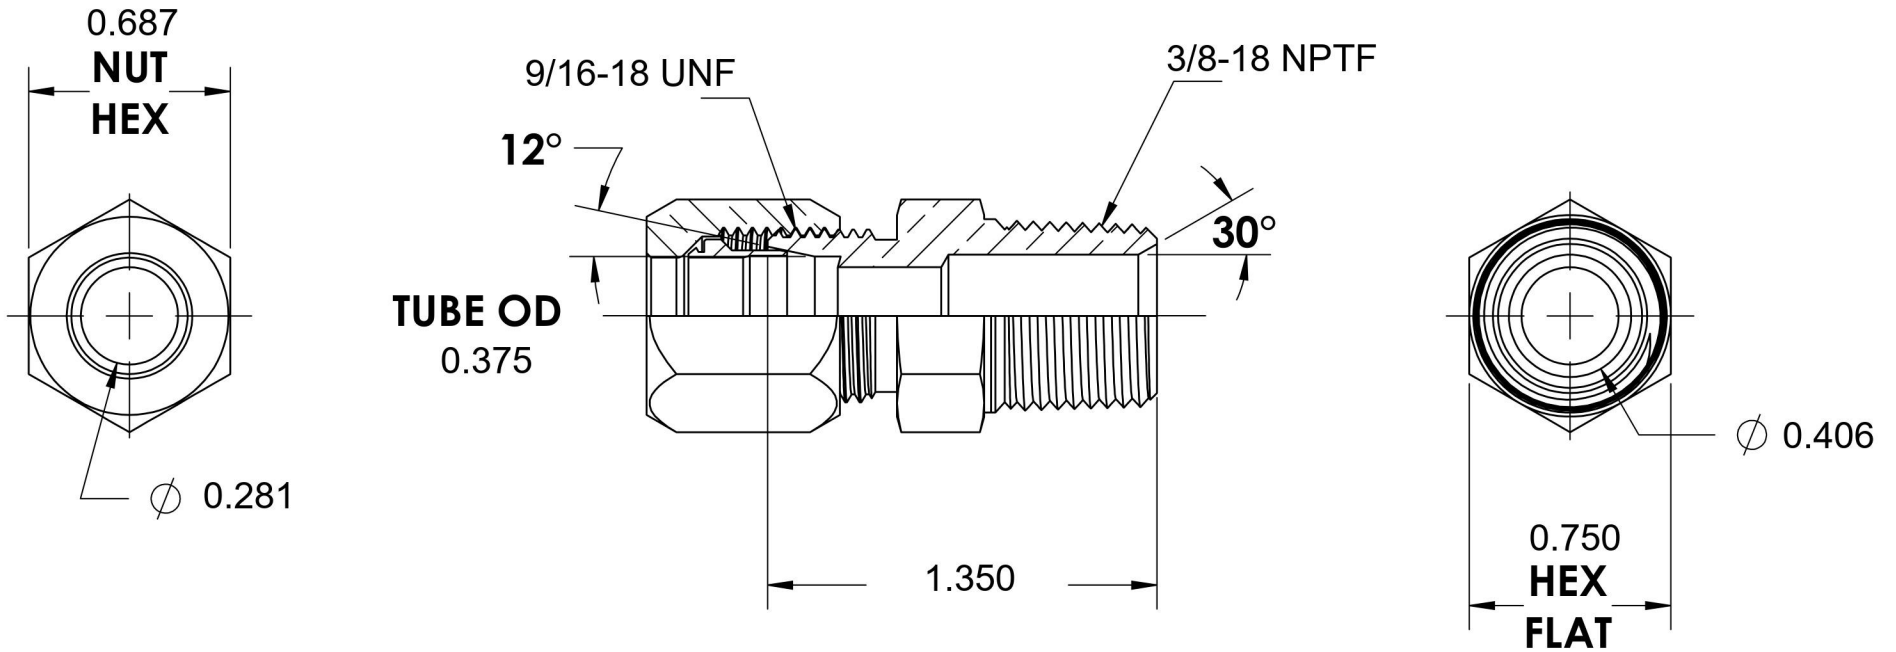

C2404-06-06-SS

Stainless Steel, SAE J514 Flareless Tube Male Connector, 3/8" Flareless Bite Type x 3/8" Male NPTF 30°

6701 Cochran Road
Solon, Ohio 44139
Phone: (440) 248-1880
Toll Free: 1-888-331-1523

Temperature Rating	Material	Industry Standards	Series
-425°F to 1200°F	316/316L Stainless Steel	SAE J514, SAE J476	C2404-SS
Pressure Rating	Finish		Series Description
6000 psi	Passivated		SAE J514 Flareless Tube Male Connector