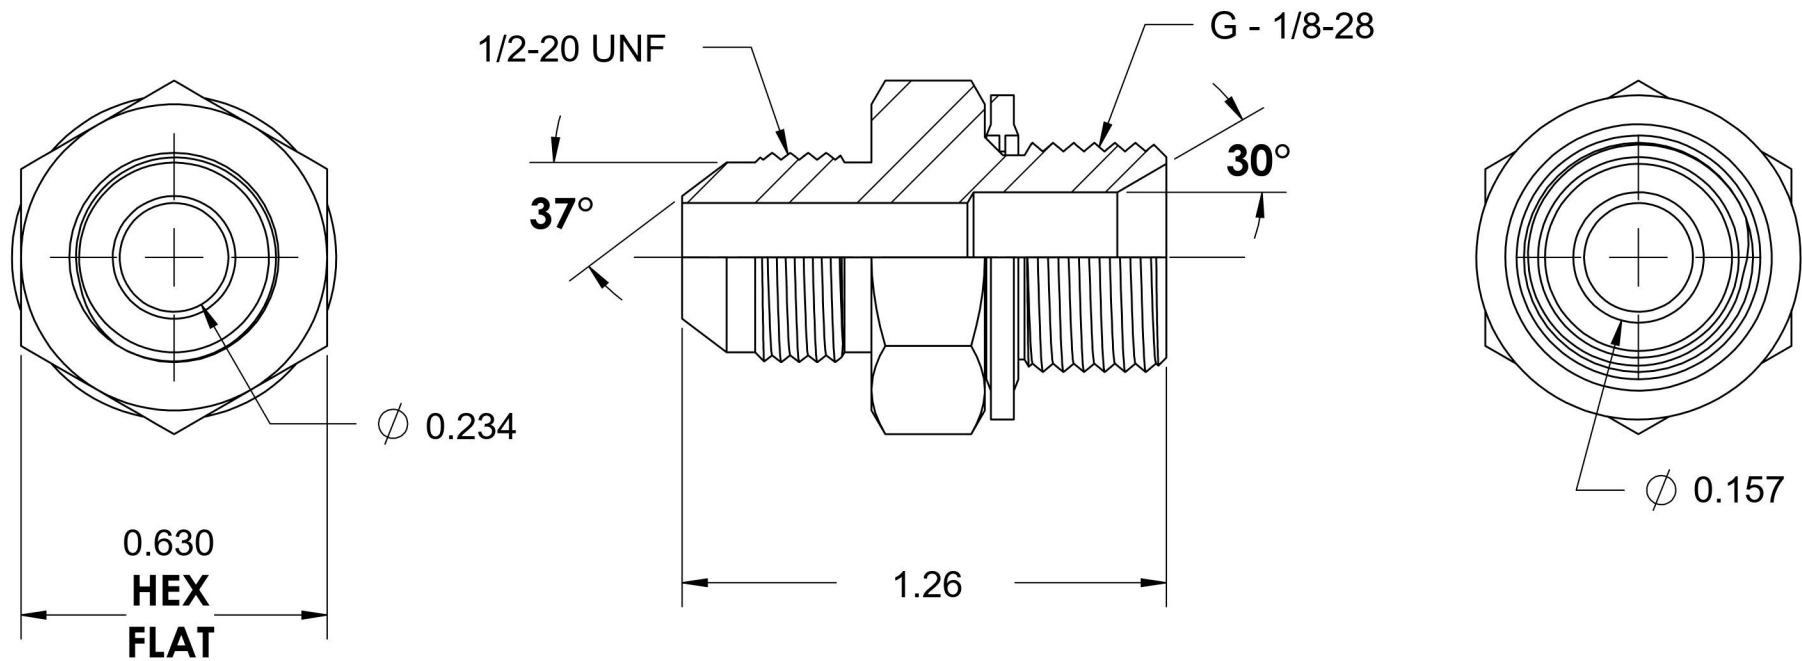

7002-05-02-BS

Steel, SAE J514 37° Flare BSPP Type (D) Bonded Seal Port/Line Adapter, 5/16" Male JIC x 1/8-28 Male BSPP 60° Line/Port

6701 Cochran Road
Solon, Ohio 44139
Phone: (440) 248-1880
Toll Free: 1-888-331-1523

Temperature Rating	Material	Industry Standards	Series
-22°F to 257°F	C1045/12L14 Steel	SAE J514, ISO 1179	7002-BS
Pressure Rating	Finish	ASTM B633	Series Description
5100 psi	Trivalent Zinc		SAE J514 37° Flare BSPP Type (D) Bonded Seal Port/Line Adapter