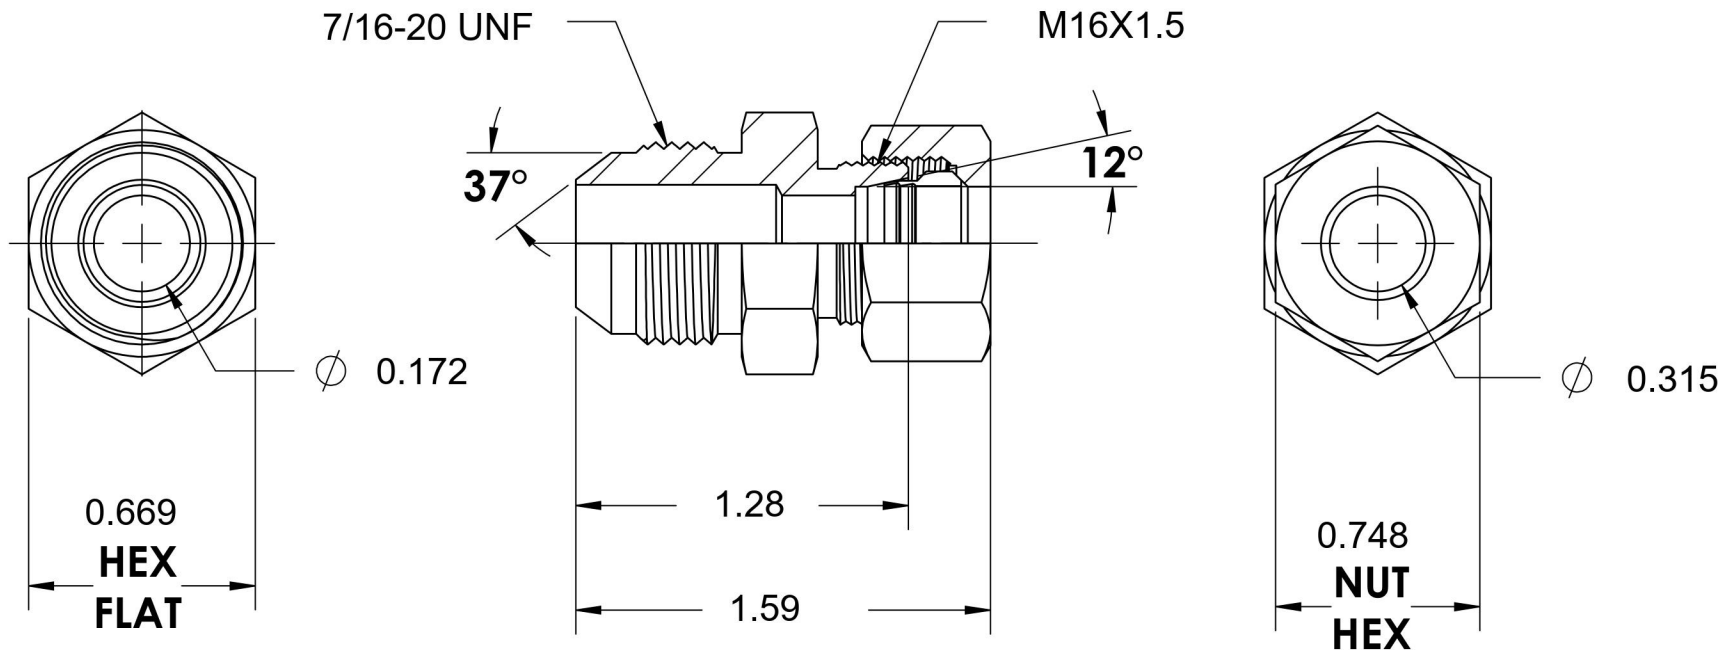

7005-04-L10-16-NBR-SS

Stainless Steel, SAE J514 37° Flare/ISO 8434-1 Light Series Male Adapter, Nut and Bite Ring Assembled, 1/4" Male JIC x M16X1.5 DIN Tube

6701 Cochran Road
Solon, Ohio 44139
Phone: (440) 248-1880
Toll Free: 1-888-331-1523

Temperature Rating	Material	Industry Standards	Series
-425°F to 1200°F	316/316L Stainless Steel	SAE J514, ISO 8434-1	7005-DIN LIGHT-NBR-SS
Pressure Rating	Finish		Series Description
5800 psi	Passivated		SAE J514 37° Flare/ISO 8434-1 Light Series Male Adapter Nut and Bite Ring Assembled