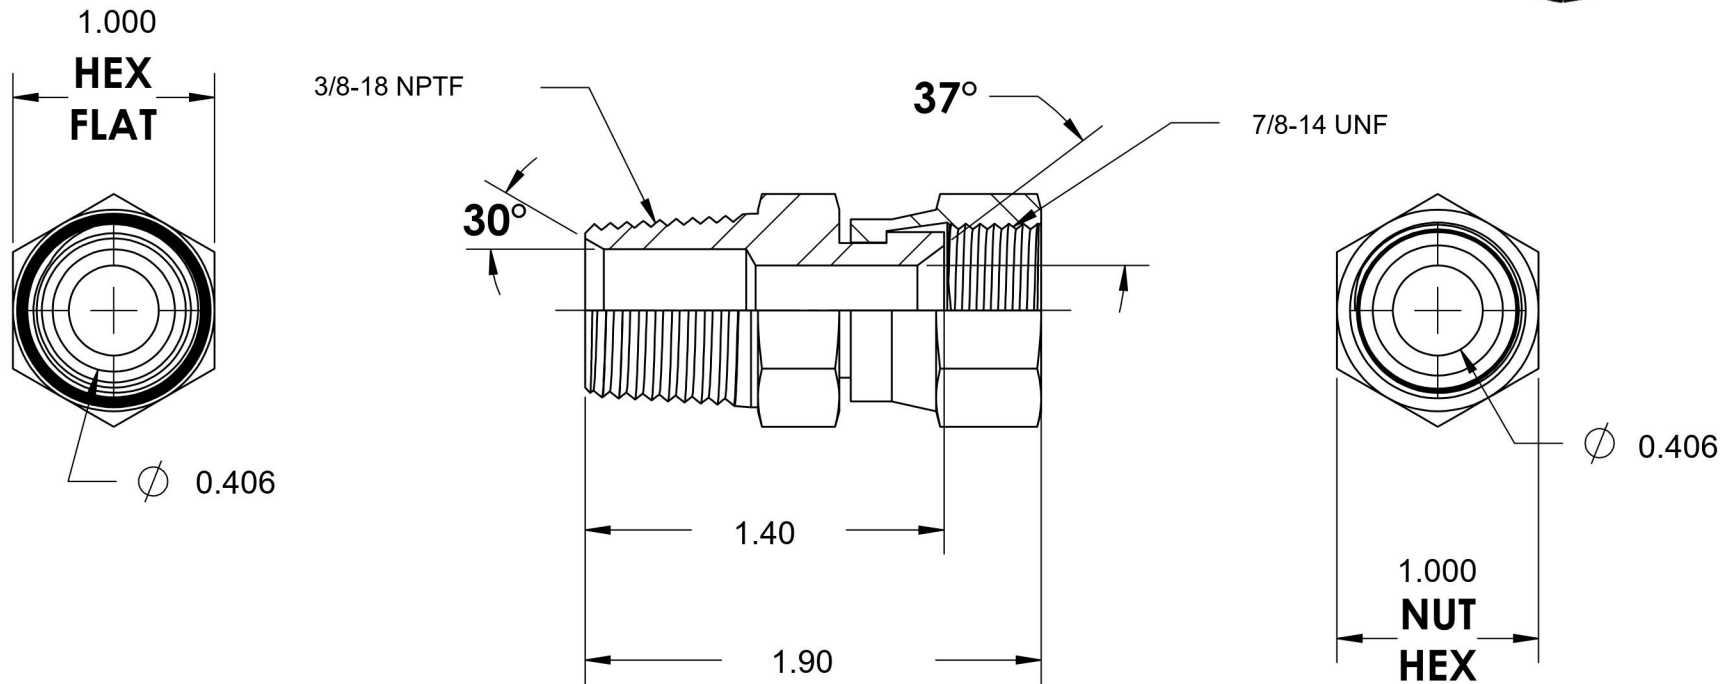

6505-06-10-SS

Stainless Steel, SAE J514 37° Flare Swivel Male Connector, 3/8" Male NPTF 30° x 5/8" Female JIC Swivel

6701 Cochran Road
Solon, Ohio 44139
Phone: (440) 248-1880
Toll Free: 1-888-331-1523

Temperature Rating -425°F to 1200°F	Material 316/316L Stainless Steel	Industry Standards SAE J514 , SAE J476	Series 6505-SS
Pressure Rating 5000 psi	Finish Passivated		Series Description SAE J514 37° Flare Swivel Male Connector