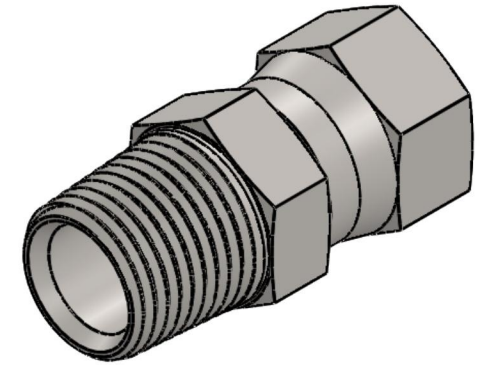

6505-06-10-SS

Stainless Steel, SAE J514 37° Flare Swivel Male Connector, 3/8" Male NPTF 30° x 5/8" Female JIC Swivel

6701 Cochran Road
Solon, Ohio 44139
Phone: (440) 248-1880
Toll Free: 1-888-331-1523

Temperature Rating -425°F to 1200°F	Material 316/316L Stainless Steel	Industry Standards SAE J514 , SAE J476	Series 6505-SS
Pressure Rating 5000 psi	Finish Passivated		Series Description SAE J514 37° Flare Swivel Male Connector