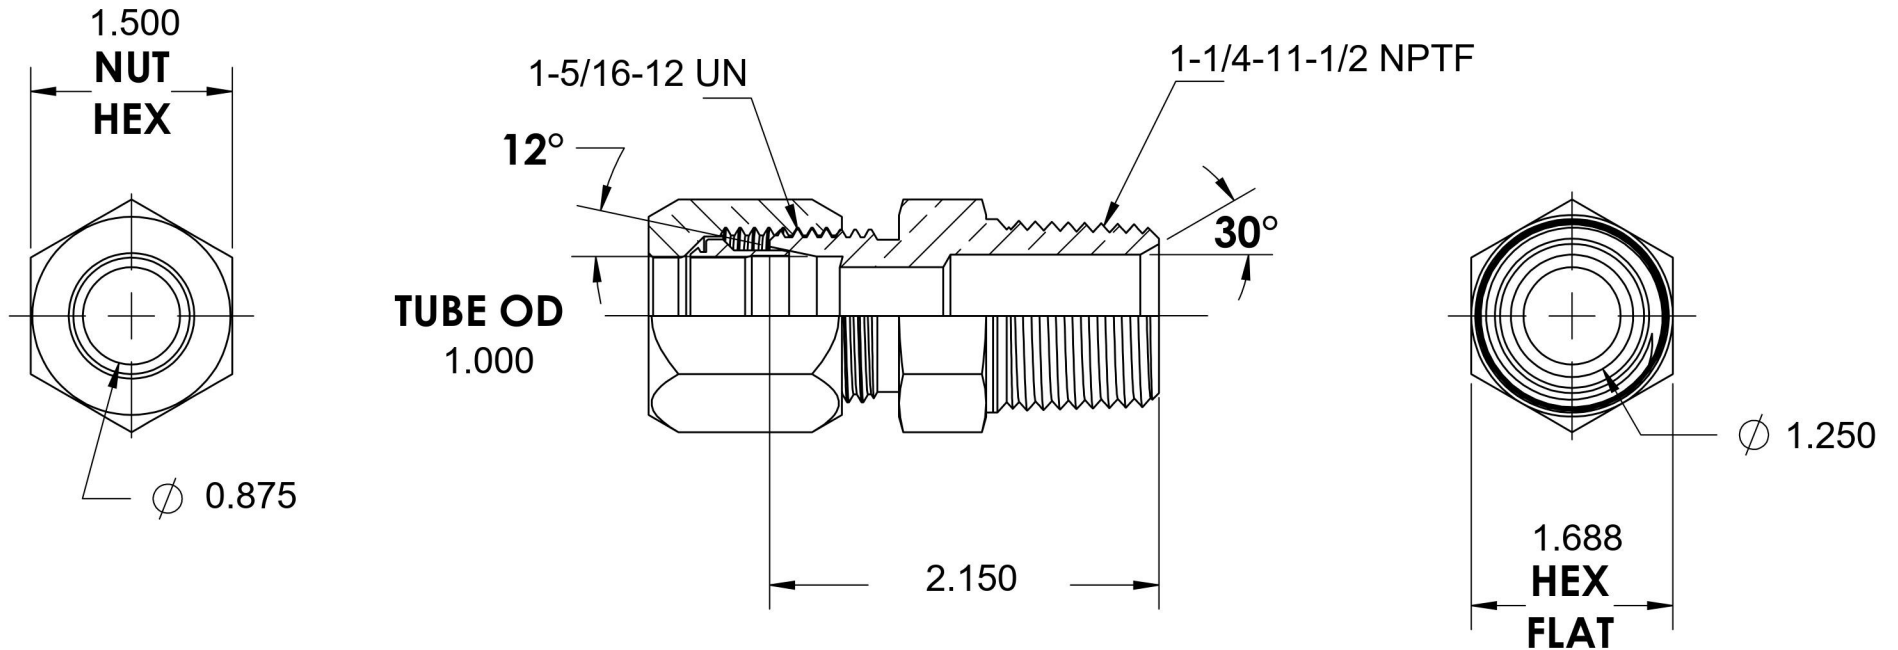

C2404-16-20-SS

Stainless Steel, SAE J514 Flareless Tube Male Connector, 1" Flareless Bite Type x 1-1/4" Male NPTF 30°

6701 Cochran Road
Solon, Ohio 44139
Phone: (440) 248-1880
Toll Free: 1-888-331-1523

Temperature Rating	Material	Industry Standards	Series
-425°F to 1200°F	316/316L Stainless Steel	SAE J514, SAE J476	C2404-SS
Pressure Rating	Finish		Series Description
2500 psi	Passivated		SAE J514 Flareless Tube Male Connector