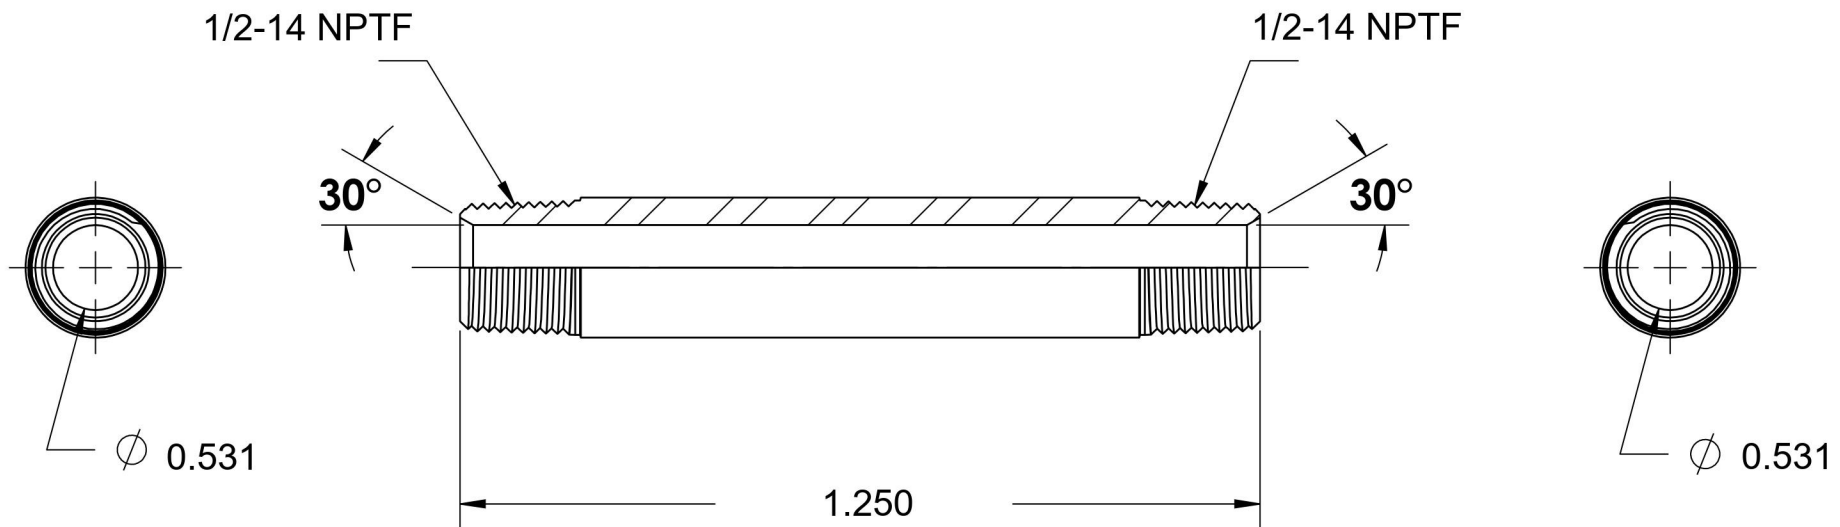

5404-N-08X1.250

Steel, SAE J514 Pipe Long Nipple, 1/2" Male NPTF 30° x 1/2" Male NPTF 30°

6701 Cochran Road
Solon, Ohio 44139
Phone: (440) 248-1880
Toll Free: 1-888-331-1523

Temperature Rating

-65°F to 500°F

Pressure Rating

6000 psi

Material

C1045/12L14 Steel

Finish

Trivalent Zinc

Industry Standards

SAE J514, SAE J476
ASTM B633

Series

5404-N

Series Description

SAE J514 Pipe Long Nipple