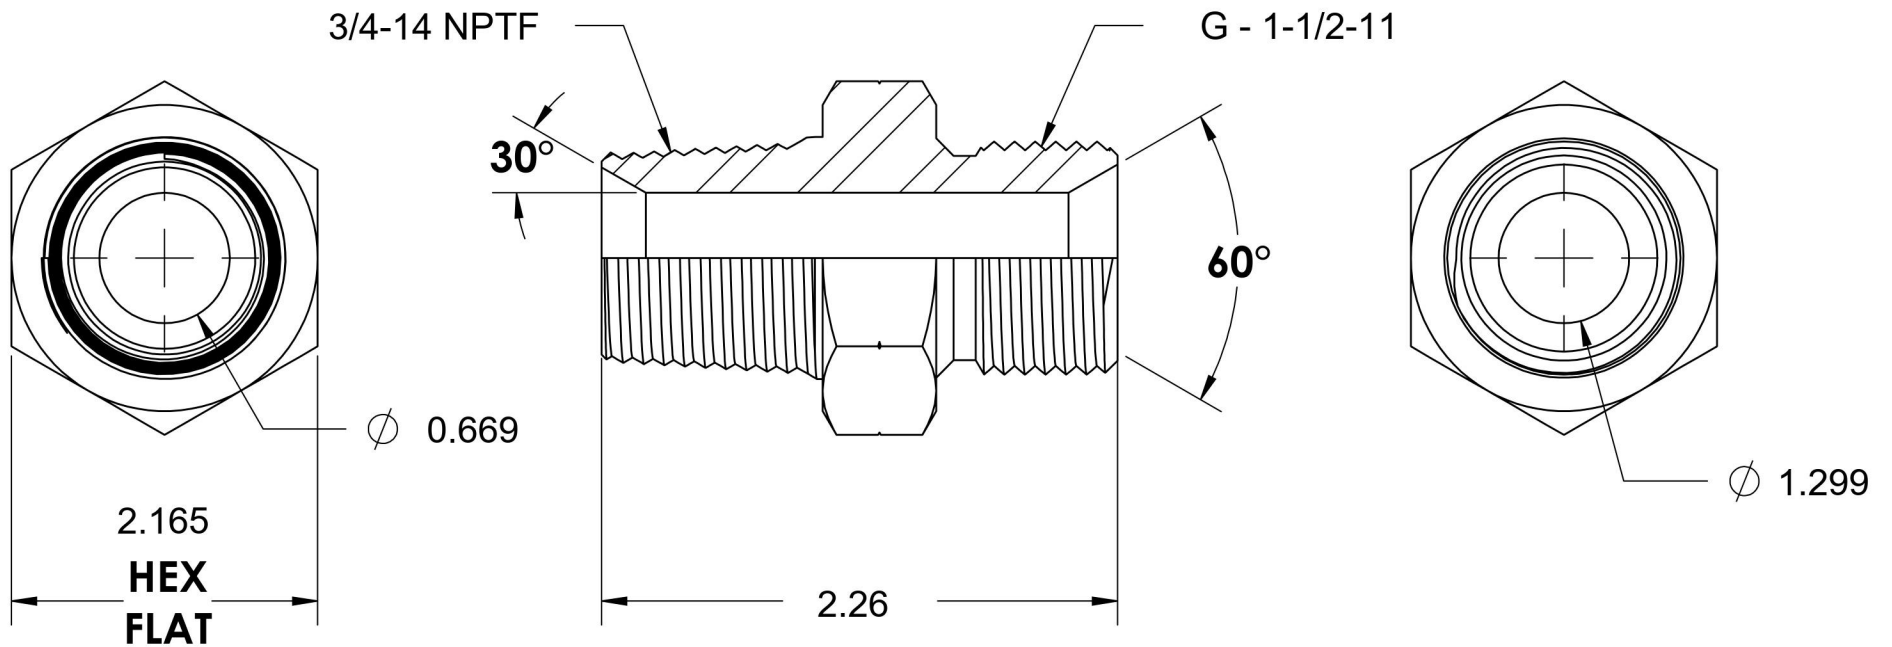

# 7032-12-24

Steel, SAE J476 Pipe Male BSPP Port/Line Adapter, 3/4" Male NPTF 30° x 1-1/2-11 Male BSPP 60° Line/Port

6701 Cochran Road  
Solon, Ohio 44139  
Phone: (440) 248-1880  
Toll Free: 1-888-331-1523

<b>Temperature Rating</b>	<b>Material</b>	<b>Industry Standards</b>	<b>Series</b>
-65°F to 500°F	C1045 / 12L14 Steel	SAE J476, ISO 1179	7032
<b>Pressure Rating</b>	<b>Finish</b>	ISO 8434-6, ASTM B633	<b>Series Description</b>
1500 psi	Trivalent Zinc		SAE J476 Pipe Male BSPP Port/Line Adapter