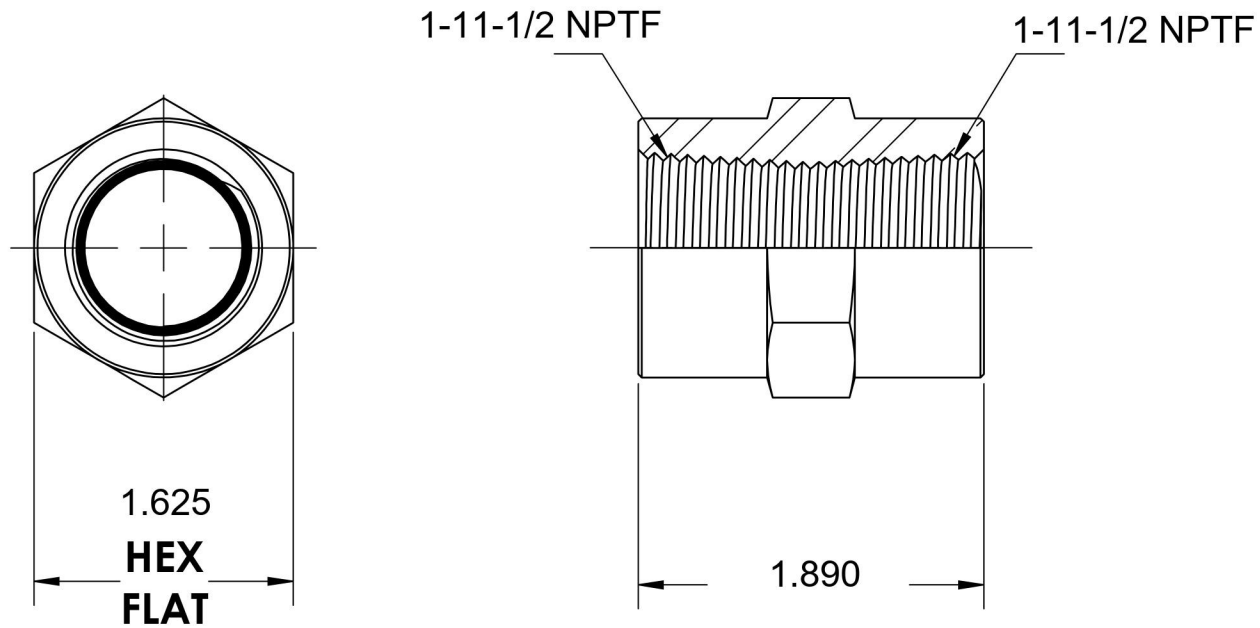

5000-16-16-SS

Stainless Steel, SAE J514 Pipe Hex Coupling, 1" Female NPTF x 1-11-1/2" Female NPTF

6701 Cochran Road
Solon, Ohio 44139
Phone: (440) 248-1880
Toll Free: 1-888-331-1523

Temperature Rating -425°F to 1200°F	Material 316/316L Stainless Steel	Industry Standards SAE J514 , SAE J476	Series 5000-SS
Pressure Rating 3600 psi	Finish Passivated		Series Description SAE J514 Pipe Hex Coupling