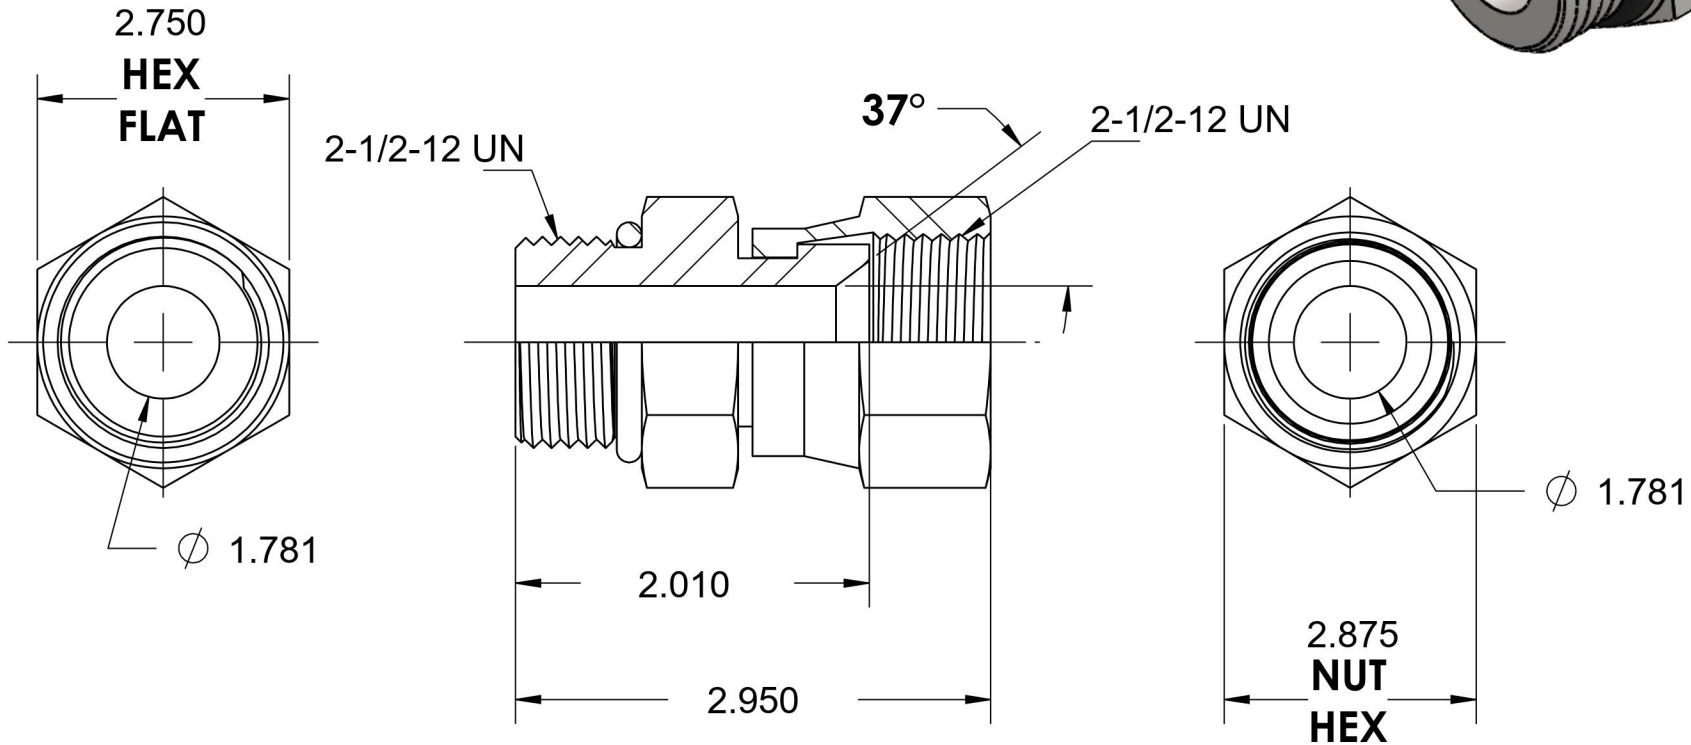

# 6402-32-32-O-SS

Stainless Steel, SAE J514 37° Flare Swivel Port Connector, 2-1/2-12 Male ORB x 2" Female JIC Swivel

6701 Cochran Road  
Solon, Ohio 44139  
Phone: (440) 248-1880  
Toll Free: 1-888-331-1523

<b>Temperature Rating</b> -40°F to 250°F	<b>Material</b> 316/316L Stainless Steel	<b>Industry Standards</b> SAE J514, SAE J1926-3	<b>Series</b> 6402-O-SS
<b>Pressure Rating</b> 2000 psi	<b>Finish</b> Passivated		<b>Series Description</b> SAE J514 37° Flare Swivel Port Connector