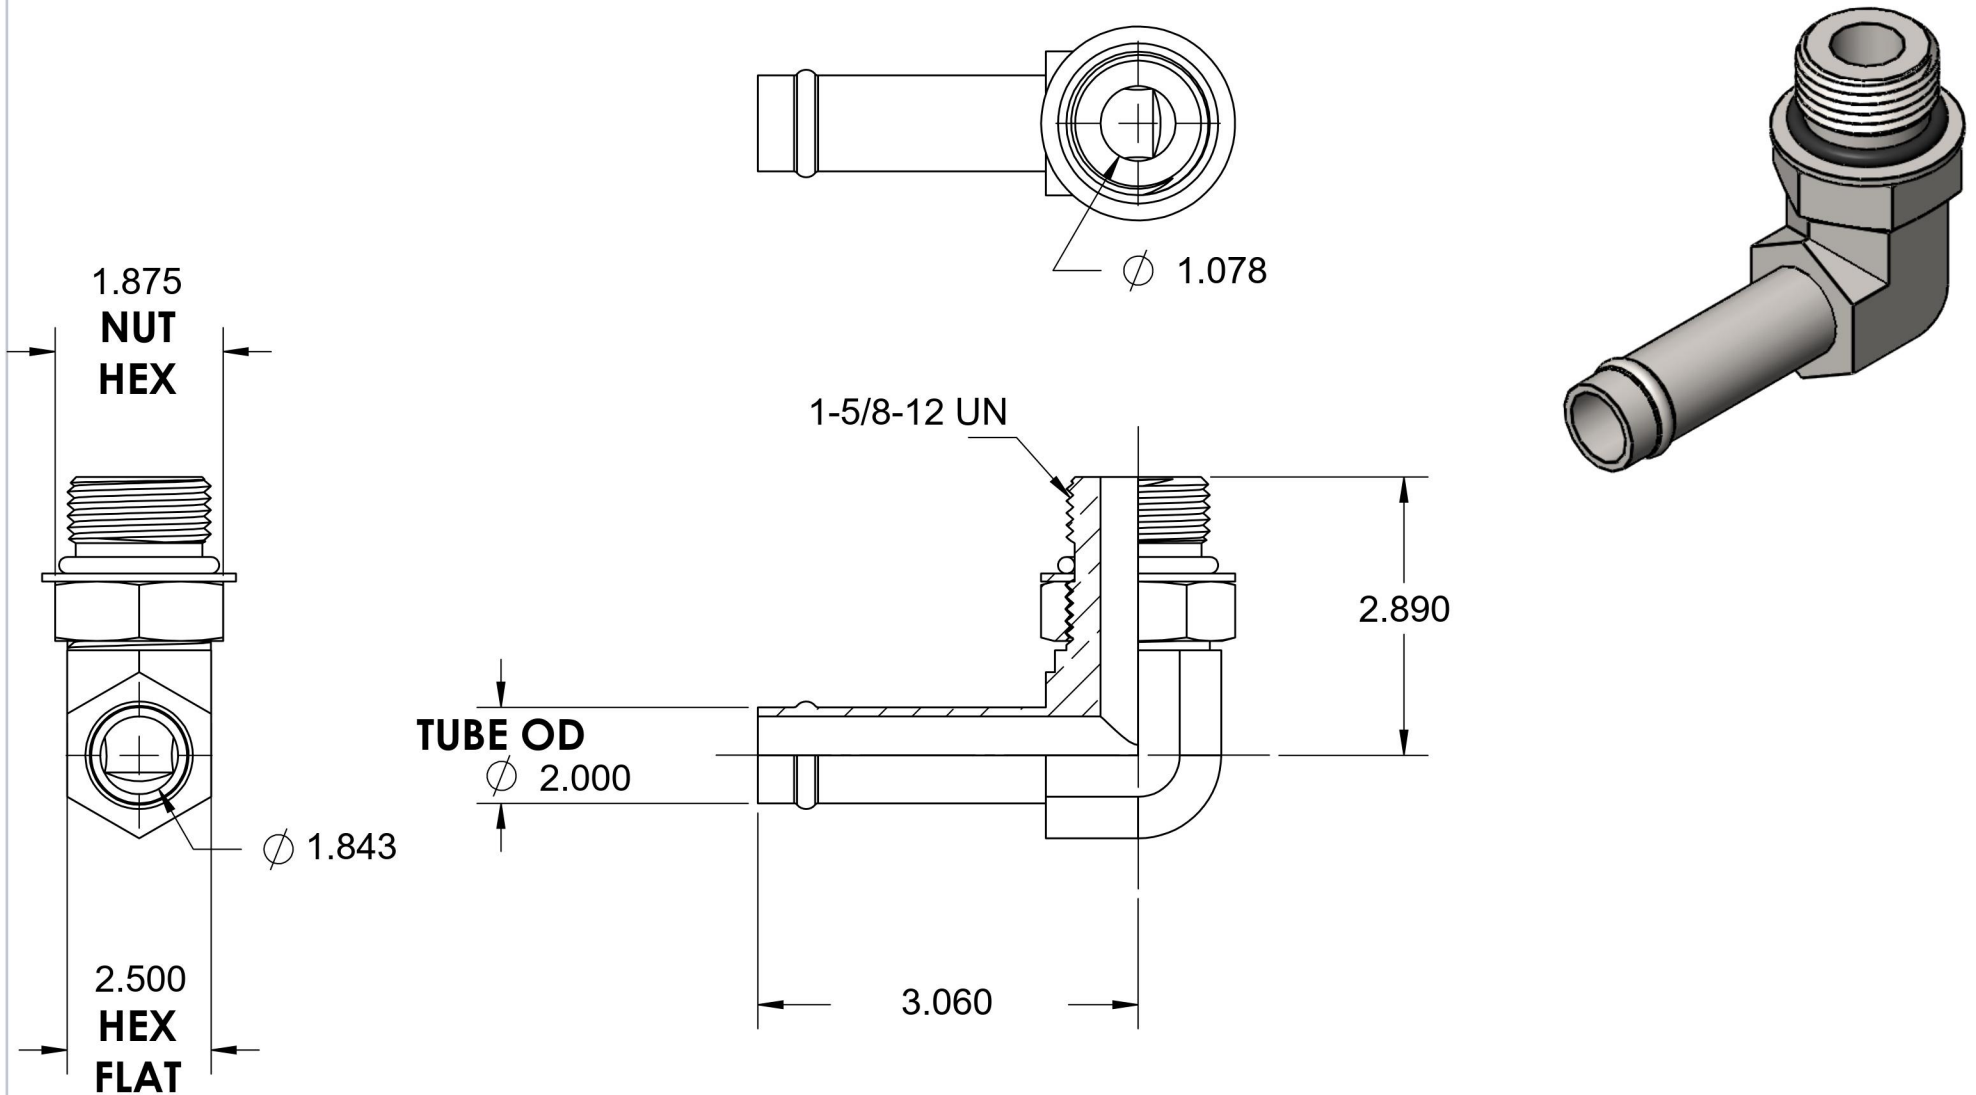

4601-32-20-NWO-FG

Steel, SAE J1231 Hose Bead 90° Adjustable Port Elbow, 2" Beaded Hose Barb x 1-5/8-12 Male Adjustable ORB

6701 Cochran Road
Solon, Ohio 44139
Phone: (440) 248-1880
Toll Free: 1-888-331-1523

Temperature Rating

-40°F to 250°F

Pressure Rating

150 psi

Material

C1045 Steel

Finish

Trivalent Zinc

Industry Standards

SAE J1231-2, SAE J1926-3
SAE J515, ASTM B633

Series

4601-NWO-FG

Series Description

SAE J1231 Hose Bead
90° Adjustable Port Elbow