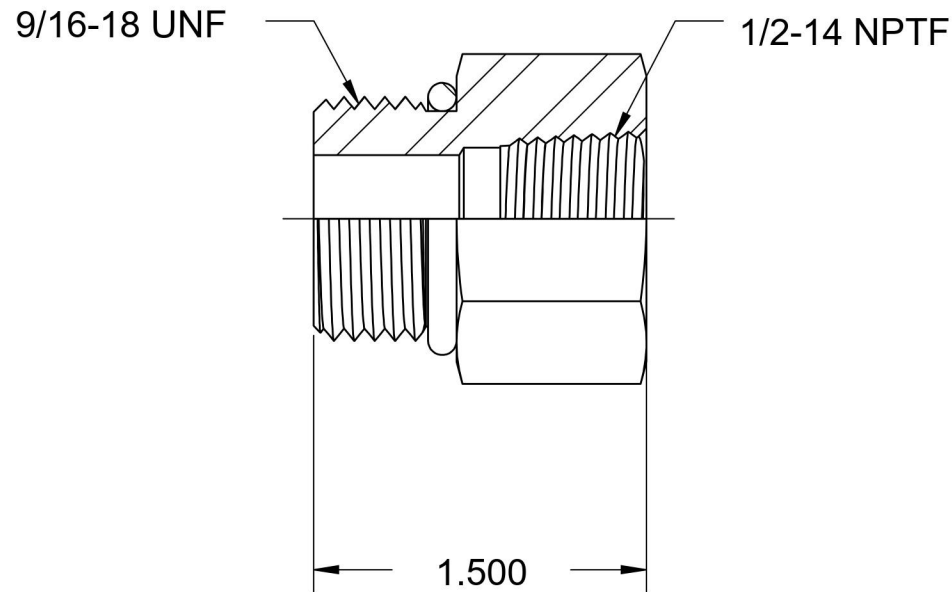

6405-06-08-O

Steel, SAE J1926 O-Ring Boss Female Adapter, 9/16-18 Male ORB x 1/2" Female NPTF

6701 Cochran Road
Solon, Ohio 44139
Phone: (440) 248-1880
Toll Free: 1-888-331-1523

Temperature Rating	Material	Industry Standards	Series
-40°F to 250°F	C1045 / 12L14 Steel	SAE J1926-3, SAE J476 SAE J515, ASTM B633	6405-O
Pressure Rating	Finish		Series Description
5000 psi	Trivalent Zinc		SAE J1926 O-Ring Boss Female Adapter