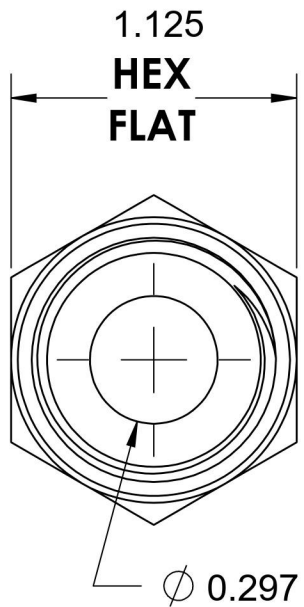

6405-06-08-O

Steel, SAE J1926 O-Ring Boss Female Adapter, 9/16-18 Male ORB x 1/2" Female NPTF

6701 Cochran Road
Solon, Ohio 44139
Phone: (440) 248-1880
Toll Free: 1-888-331-1523

Temperature Rating	Material	Industry Standards	Series
-40°F to 250°F	C1045 / 12L14 Steel	SAE J1926-3, SAE J476 SAE J515, ASTM B633	6405-O
Pressure Rating	Finish		Series Description
5000 psi	Trivalent Zinc		SAE J1926 O-Ring Boss Female Adapter