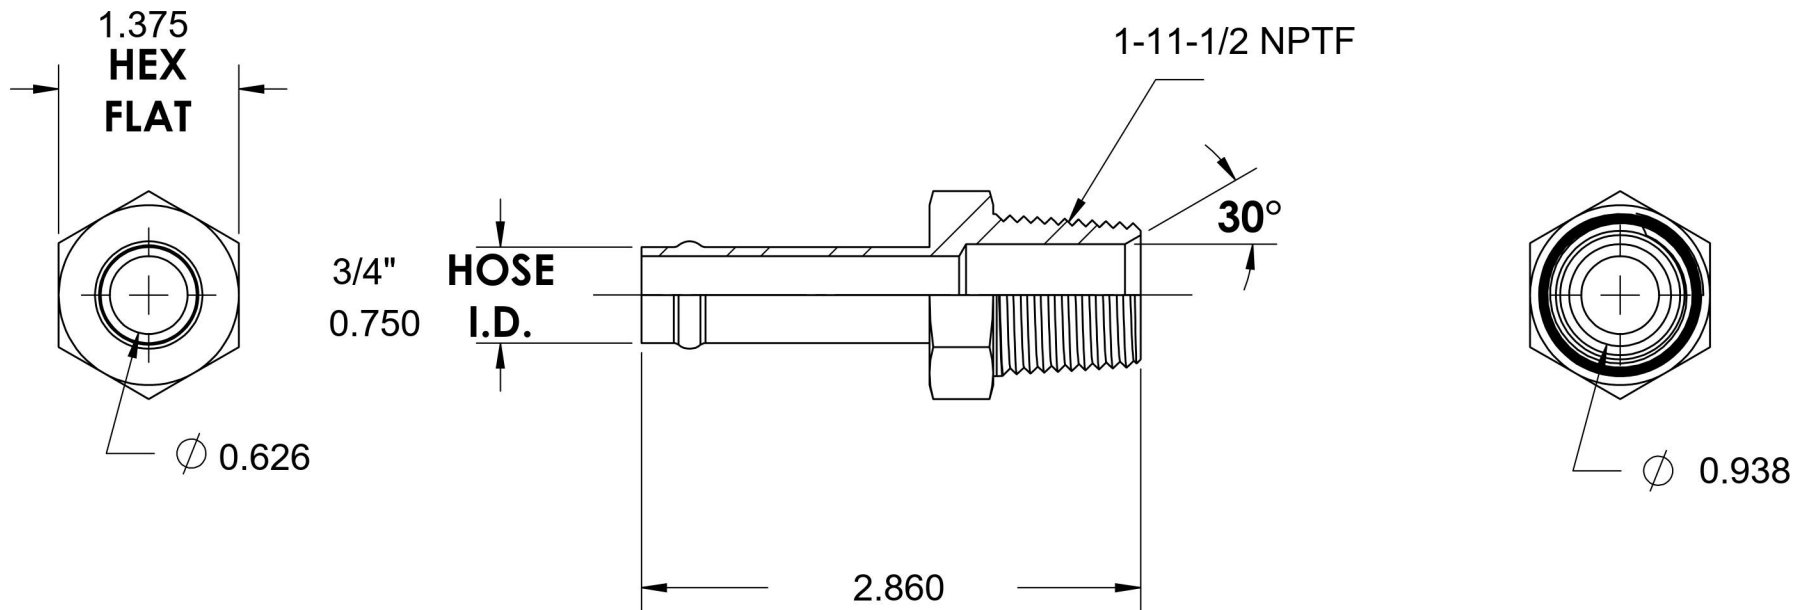

4404-12-16-SS

Stainless Steel, SAE J1231 Hose Bead Male Connector, 3/4" Beaded Hose Barb x 1" Male NPTF 30°

6701 Cochran Road
Solon, Ohio 44139
Phone: (440) 248-1880
Toll Free: 1-888-331-1523

Temperature Rating	Material	Industry Standards	Series
-425°F to 1200°F	316/316L Stainless Steel	SAE J1231, SAE J476	4404-SS
Pressure Rating	Finish		Series Description
150 psi	Passivated		SAE J1231 Hose Bead Male Connector