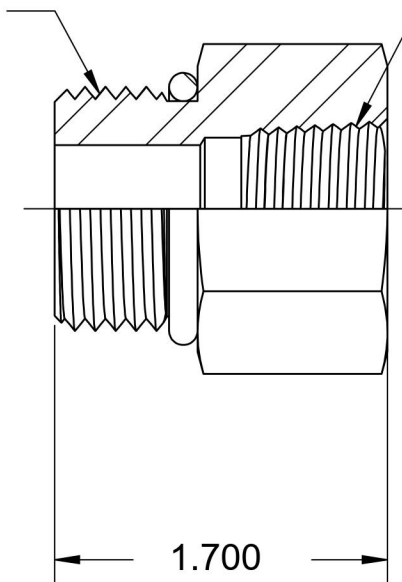

6405-06-12-O-SS

Stainless Steel, SAE J1926 O-Ring Boss Female Adapter, 9/16-18 Male ORB x 3/4" Female NPTF

9/16-18 UNF

3/4-14 NPTF

6701 Cochran Road
Solon, Ohio 44139
Phone: (440) 248-1880
Toll Free: 1-888-331-1523

Temperature Rating	Material	Industry Standards	Series
-40°F to 250°F	316/316L Stainless Steel	SAE J1926-3, SAE J476	6405-O-SS
Pressure Rating	Finish	SAE J515	Series Description
4000 psi	Passivated		SAE J1926 O-Ring Boss Female Adapter