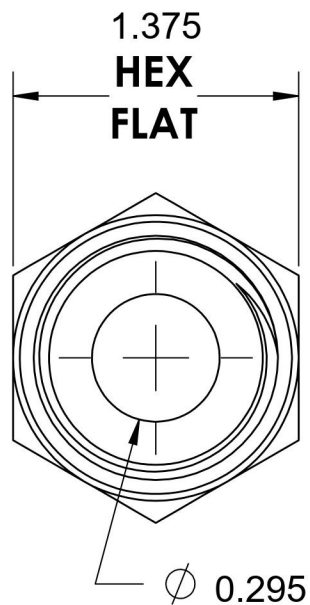

6405-06-12-O-SS

Stainless Steel, SAE J1926 O-Ring Boss Female Adapter, 9/16-18 Male ORB x 3/4" Female NPTF

9/16-18 UNF

3/4-14 NPTF

6701 Cochran Road
Solon, Ohio 44139
Phone: (440) 248-1880
Toll Free: 1-888-331-1523