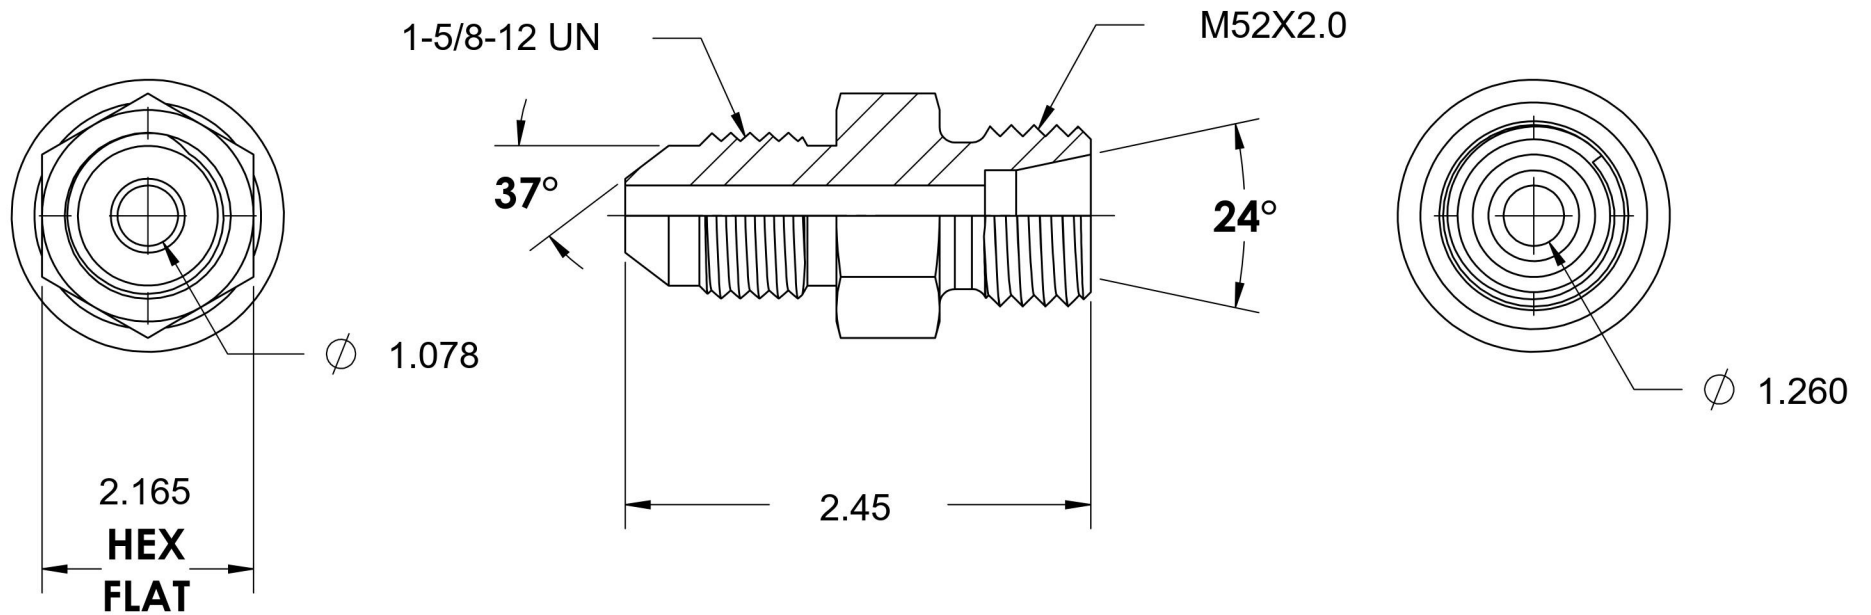

# 7005-20-S38-52-SS

Stainless Steel, SAE J514 37° Flare/ISO 8434-1 Heavy Series Male Adapter, 1-1/4" Male JIC x M52X2.0 Male DIN

6701 Cochran Road  
Solon, Ohio 44139  
Phone: (440) 248-1880  
Toll Free: 1-888-331-1523

<b>Temperature Rating</b> -425°F to 1200°F	<b>Material</b> 316/316L Stainless Steel	<b>Industry Standards</b> SAE J514, ISO 8434-1 DIN 2353	<b>Series</b> 7005-DIN HEAVY-SS
<b>Pressure Rating</b> 4000 psi	<b>Finish</b> Passivated		<b>Series Description</b> SAE J514 37° Flare/ISO 8434-1 Heavy Series Male Adapter