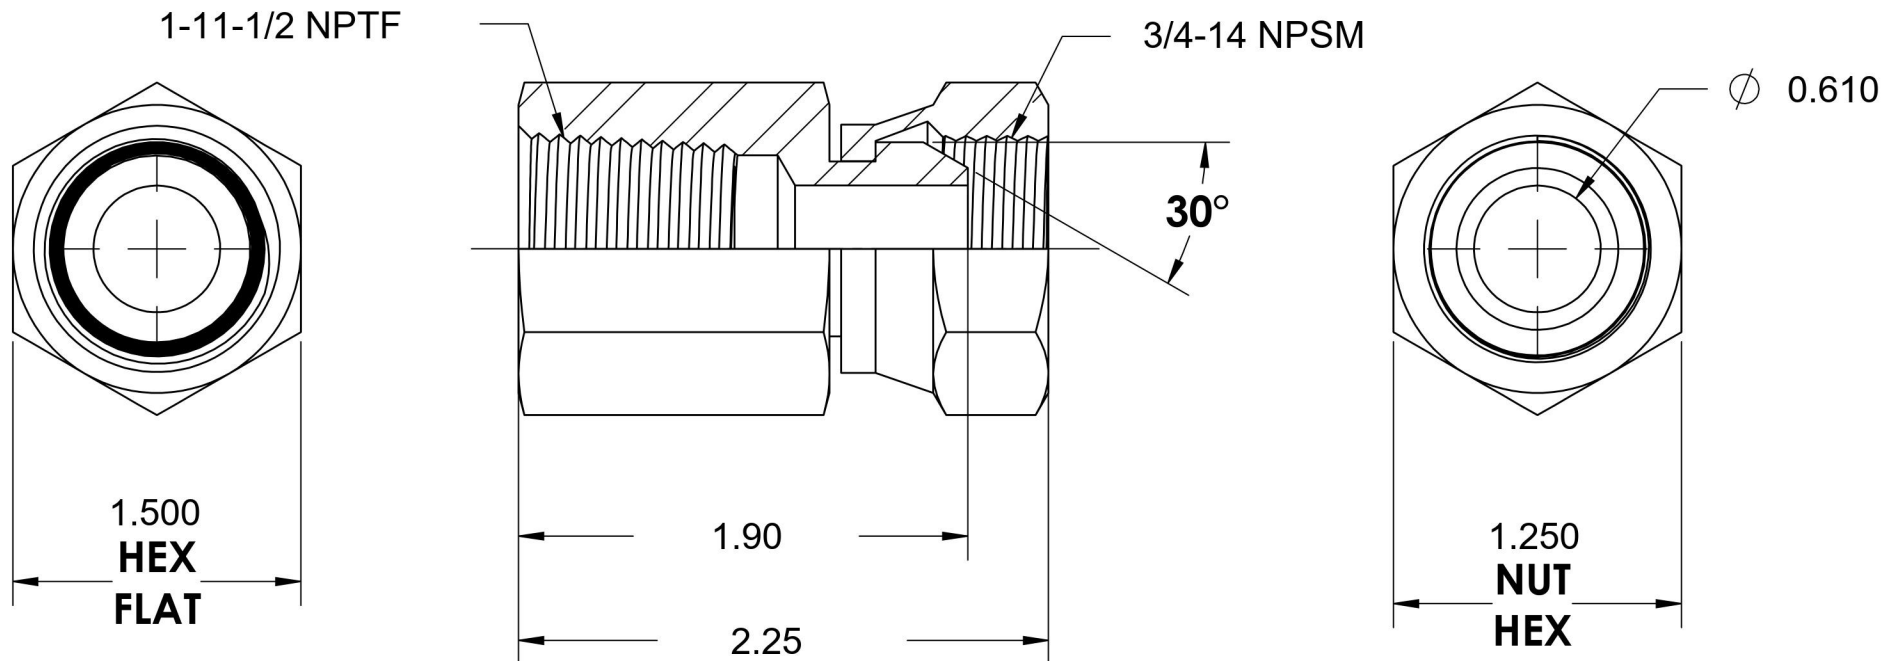

# 1405-16-12

Steel, SAE J514 NPSM Swivel Female Connector, 1" Female NPTF x 3/4" Female NPSM Swivel

6701 Cochran Road  
Solon, Ohio 44139  
Phone: (440) 248-1880  
Toll Free: 1-888-331-1523

**Temperature Rating**

-65°F to 500°F

**Pressure Rating**

3000 psi

**Material**

C1045/12L14 Steel

**Finish**

Trivalent Zinc

**Industry Standards**