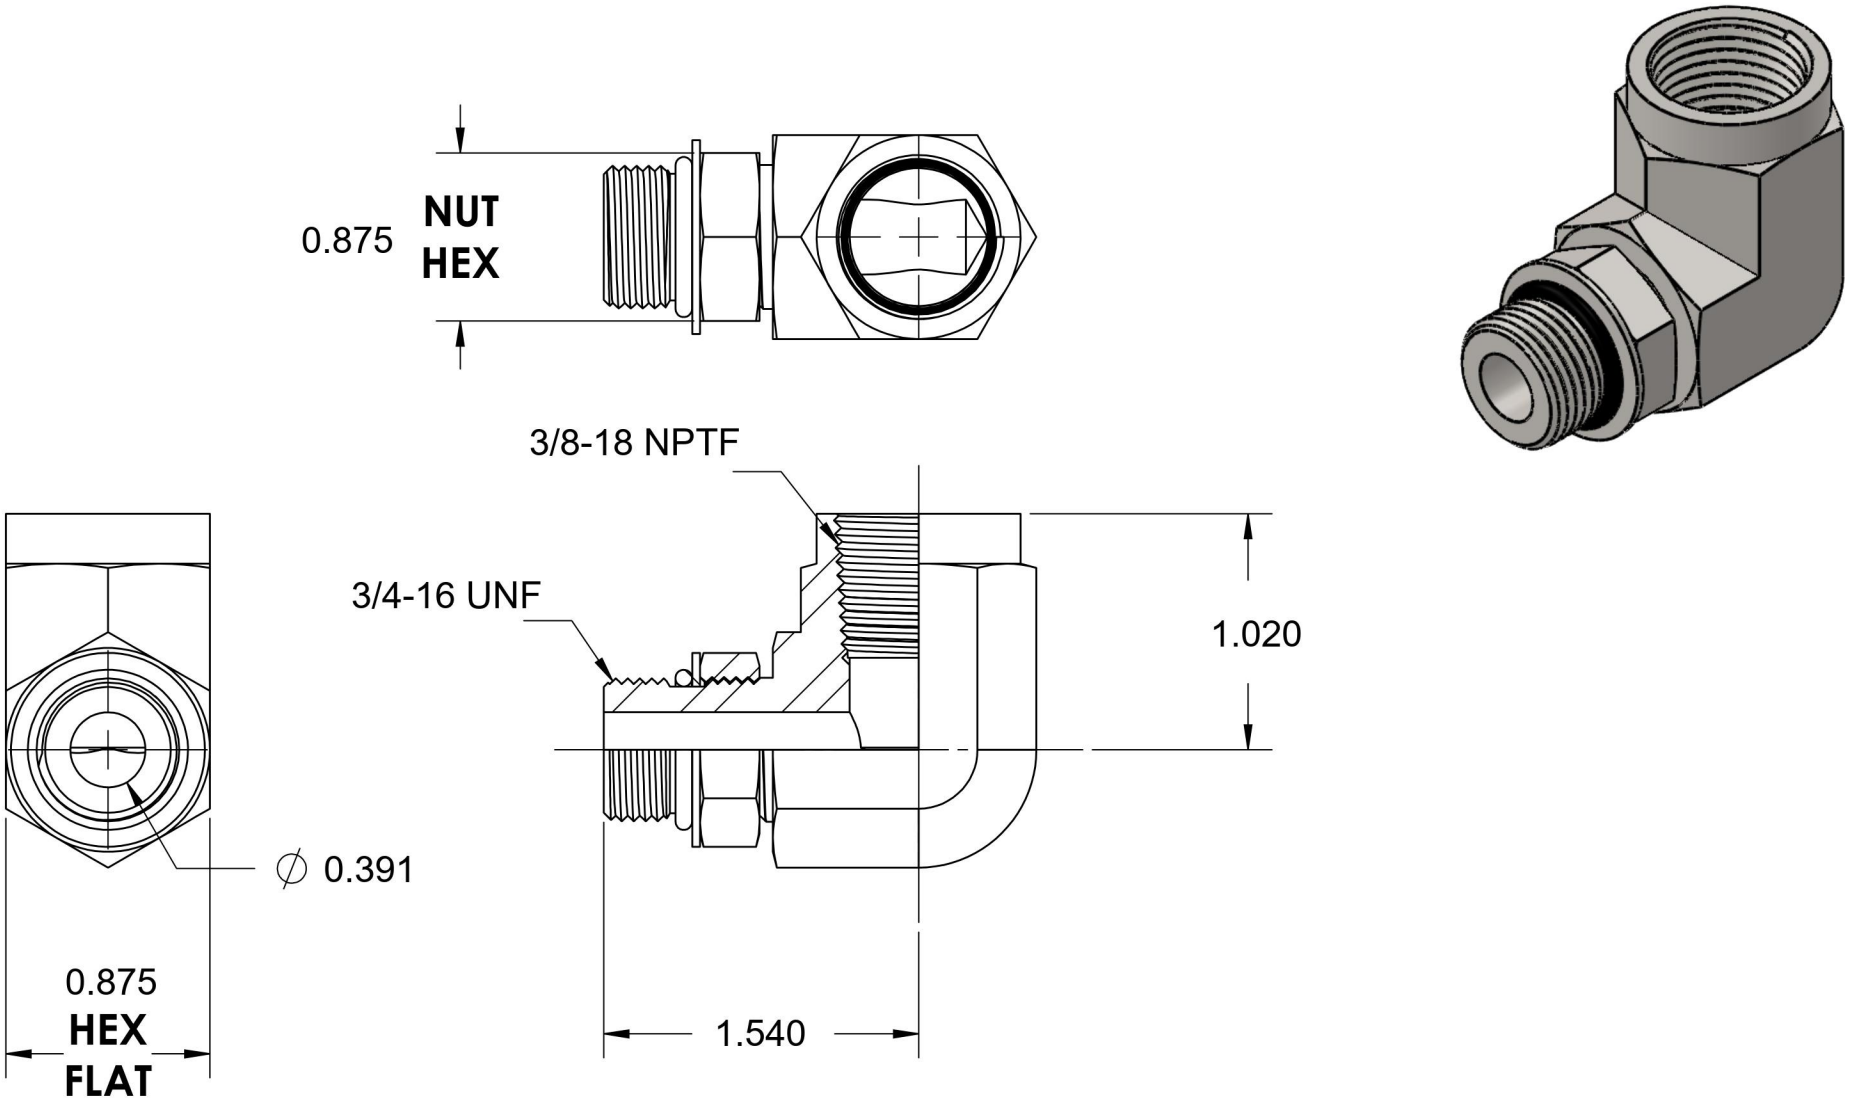

# 6805-08-06-NWO-SS

Stainless Steel, SAE J1926 Adjustable O-Ring Boss 90° Female Elbow, 3/4-16 Male Adjustable ORB x 3/8" Female NPTF

6701 Cochran Road  
Solon, Ohio 44139  
Phone: (440) 248-1880  
Toll Free: 1-888-331-1523

<b>Temperature Rating</b>	<b>Material</b>	<b>Industry Standards</b>	<b>Series</b>
-40°F to 250°F	316/316L Stainless Steel	SAE J1926-3, SAE J476 SAE J515	6805-NWO-SS
<b>Pressure Rating</b>	<b>Finish</b>		<b>Series Description</b>
4500 psi	Passivated		SAE J1926 Adjustable O-Ring Boss 90° Female Elbow