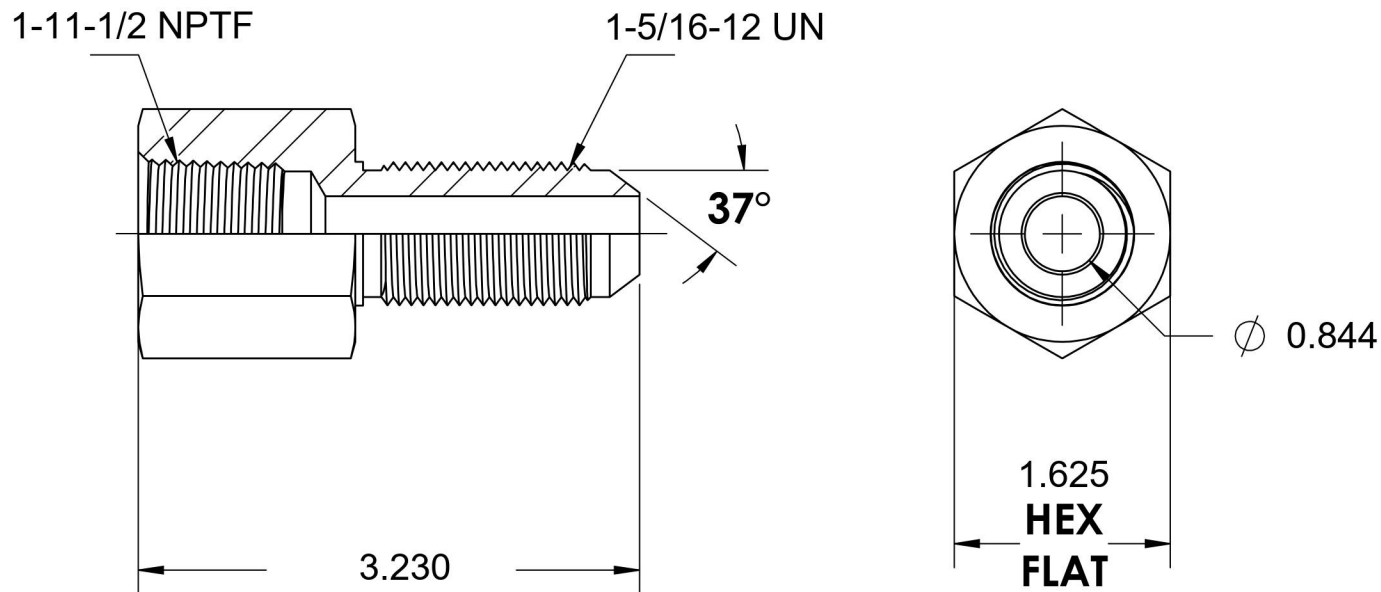

2705-16-16-SS

Stainless Steel, SAE J514 Flared Tube Female Bulkhead, 1" Female NPTF x 1" Male JIC

6701 Cochran Road
Solon, Ohio 44139
Phone: (440) 248-1880
Toll Free: 1-888-331-1523

Temperature Rating -425°F to 1200°F	Material 316/316L Stainless Steel	Industry Standards SAE J514 , SAE J476	Series 2705
Pressure Rating 3000 psi	Finish Passivated		Series Description SAE J514 Flared Tube Female Bulkhead