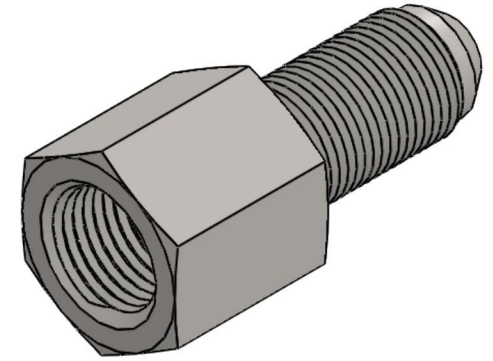

2705-16-16-SS

Stainless Steel, SAE J514 Flared Tube Female Bulkhead, 1" Female NPTF x 1" Male JIC

6701 Cochran Road
Solon, Ohio 44139
Phone: (440) 248-1880
Toll Free: 1-888-331-1523

Temperature Rating -425°F to 1200°F	Material 316/316L Stainless Steel	Industry Standards SAE J514 , SAE J476	Series 2705
Pressure Rating 3000 psi	Finish Passivated		Series Description SAE J514 Flared Tube Female Bulkhead