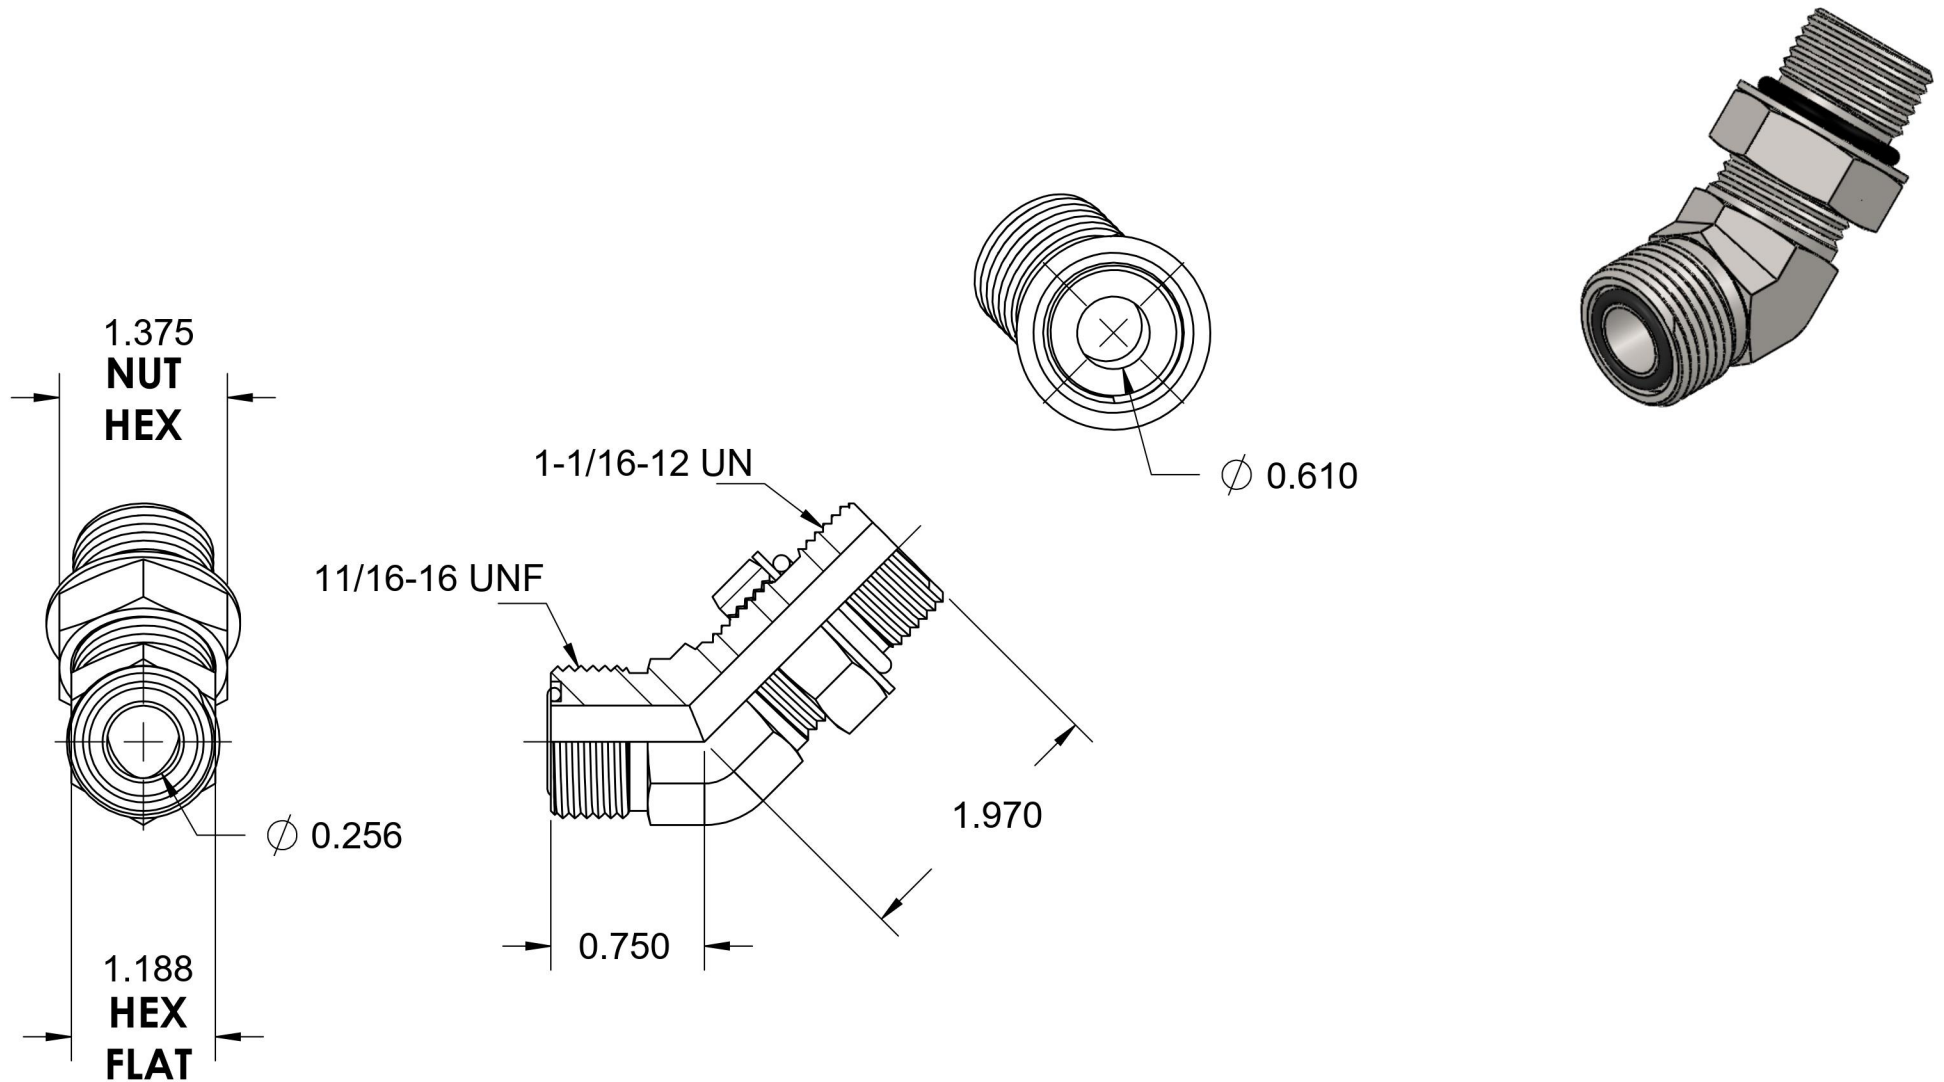

# FS6802-06-12-NWO-FG

Steel, SAE J1453 O-Ring Face Seal 45° Adjustable Port Elbow, 3/8" Male ORFS x 1-1/16-12 Male Adjustable ORB

6701 Cochran Road  
Solon, Ohio 44139  
Phone: (440) 248-1880  
Toll Free: 1-888-331-1523

<b>Temperature Rating</b>	<b>Material</b>	<b>Industry Standards</b>	<b>Series</b>
-40°F to 250°F	C1045 Steel	SAE J1453, SAE J1926-2 SAE J515, ASTM B633	FS6802-NWO-FG
<b>Pressure Rating</b>	<b>Finish</b>		<b>Series Description</b>
6000 psi	Trivalent Zinc		SAE J1453 O-Ring Face Seal 45° Adjustable Port Elbow